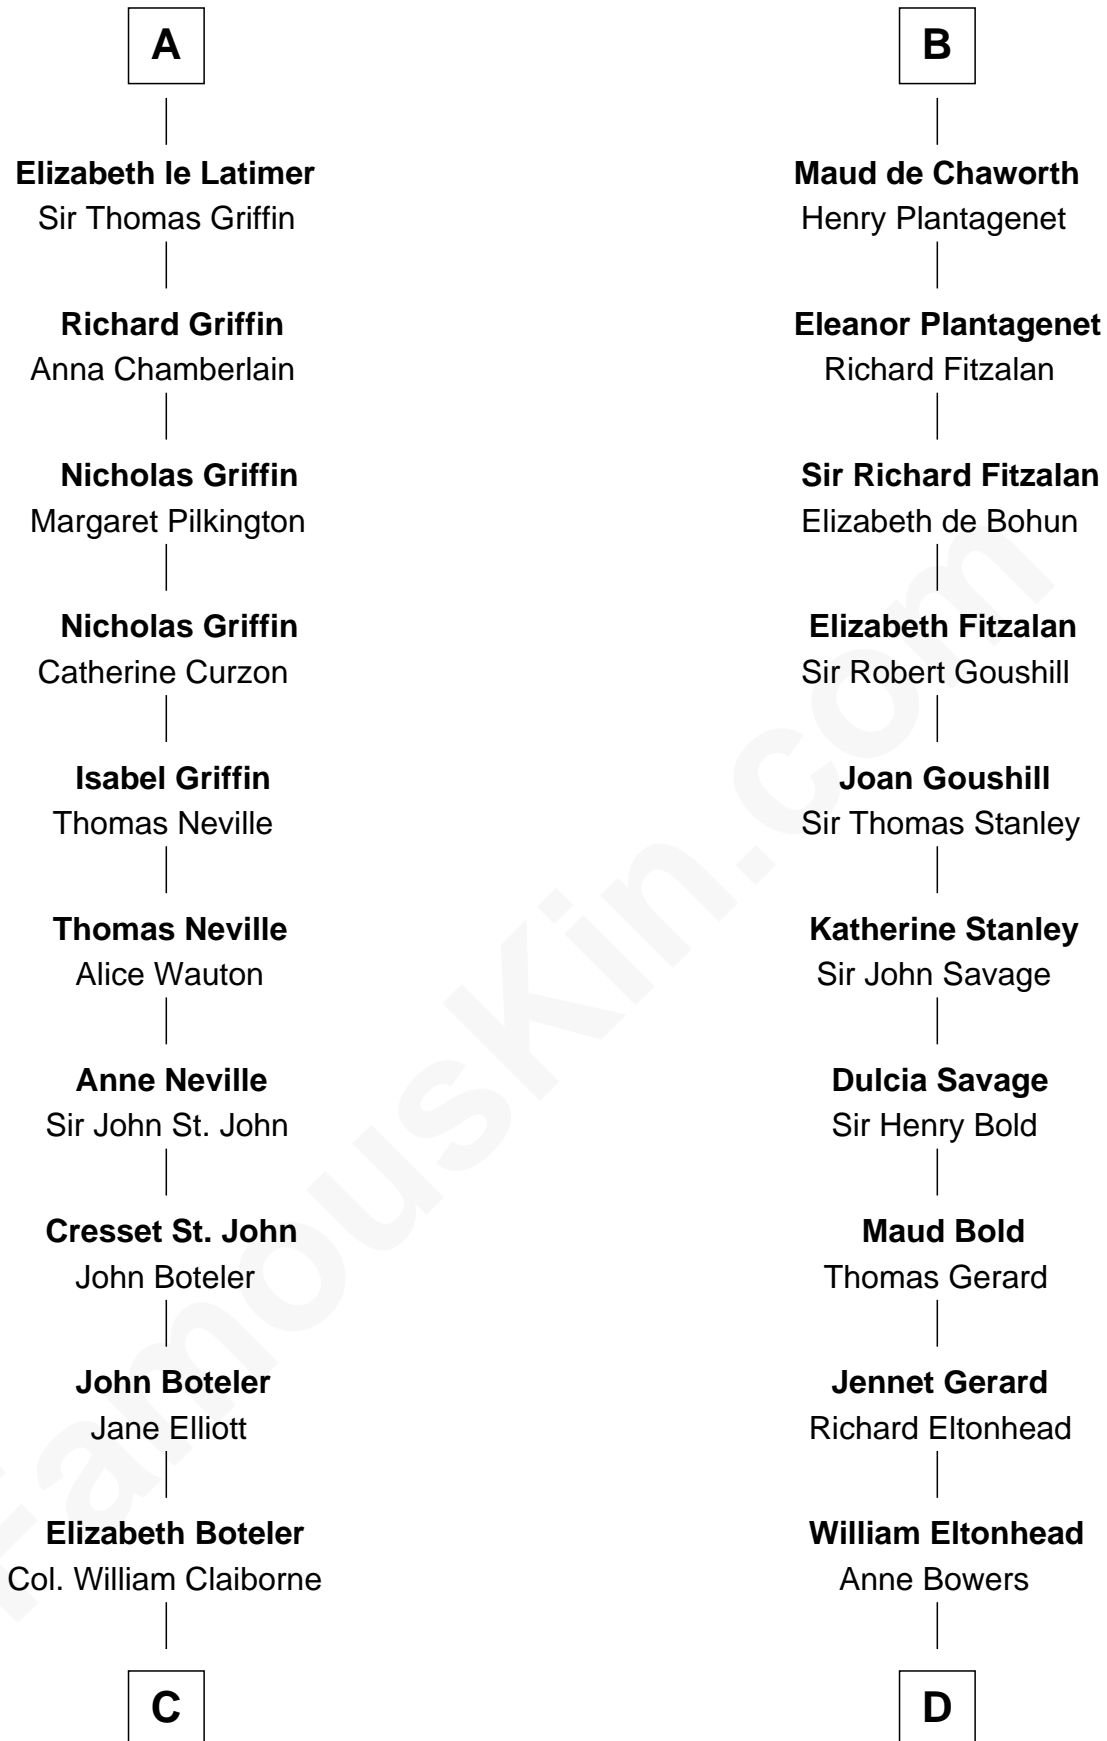

FamousKin.com
Relationship Chart of
William C. C. Claiborne
1st Governor of Louisiana

21st cousin of
Richard Henry Lee
Signer of the Declaration of Independence

Hugh I of Vermandois
 Adèle of Vermandois