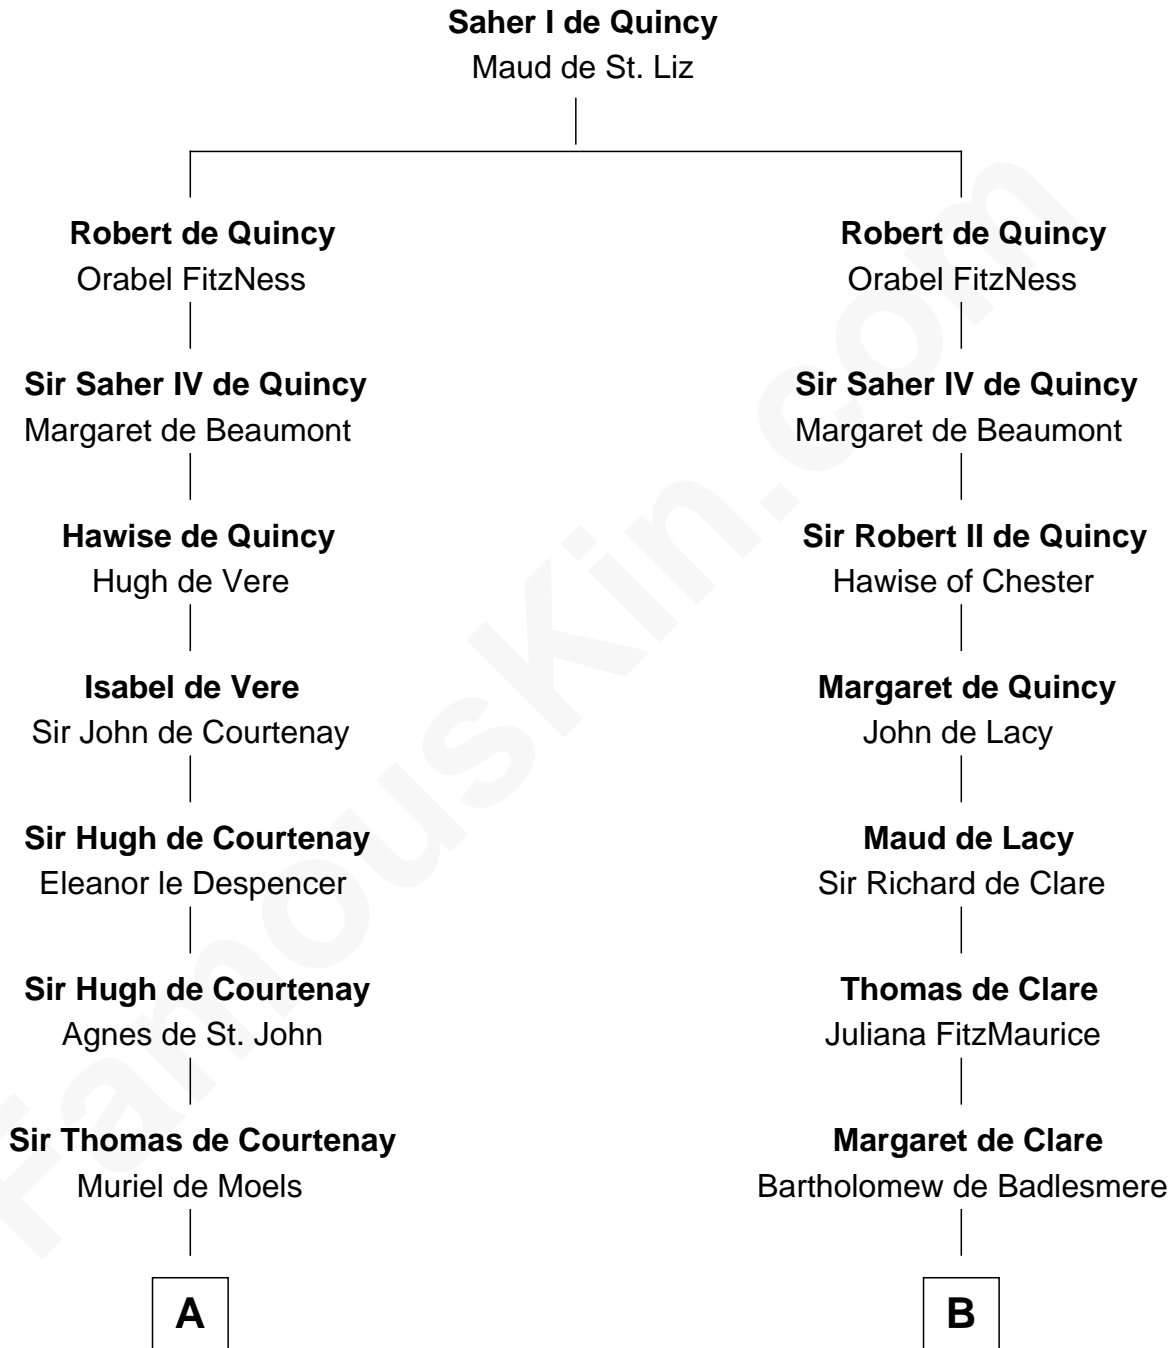

**FamousKin.com**  
**Relationship Chart of**  
**William C. C. Claiborne**  
*1st Governor of Louisiana*

**20th cousin 1 time removed of**  
**Richard Henry Lee**  
*Signer of the Declaration of Independence*

**C**

**Ann West**  
Henry Fox

**Ann Fox**  
Thomas Claiborne

**Nathaniel Claiborne**  
Jane Cole

**William Claiborne**  
Mary Leigh

**William C. C. Claiborne**  
*1st Governor of Louisiana*

**D**

**Alice Eltonhead**  
Henry Corbin