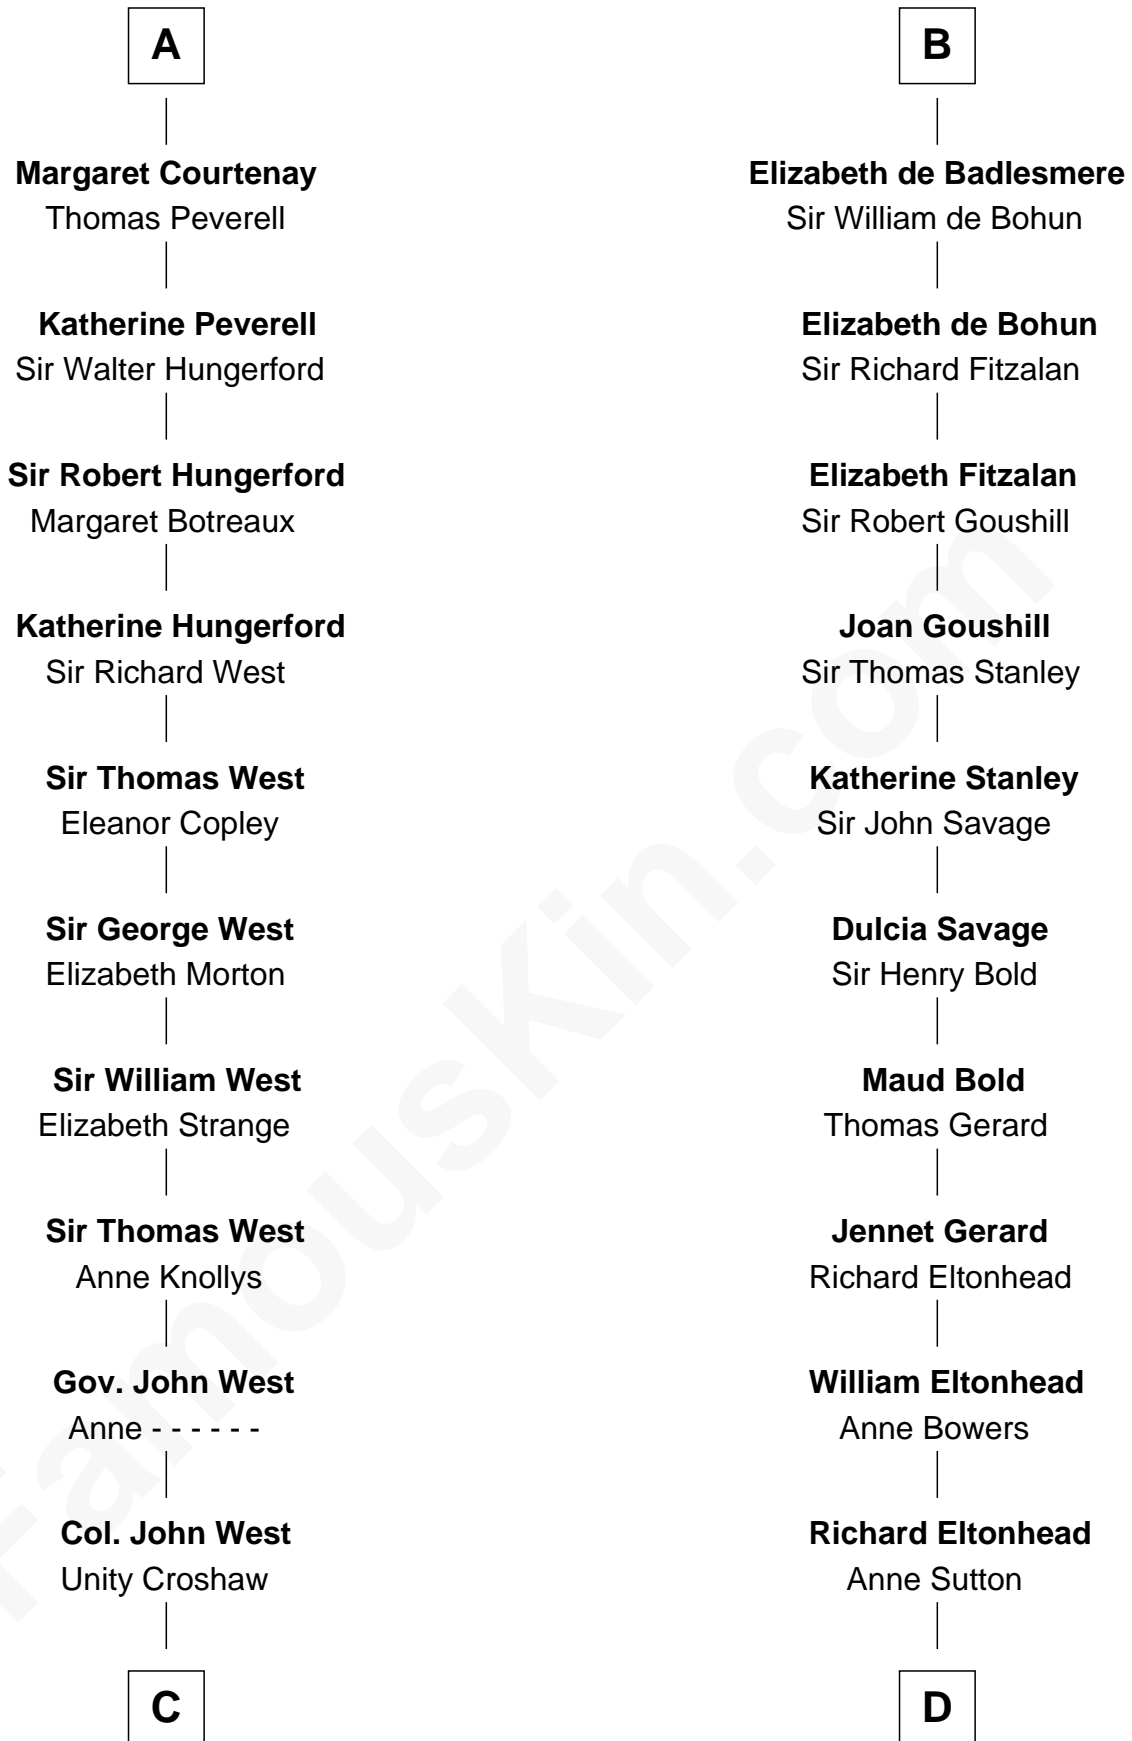

**FamousKin.com**  
**Relationship Chart of**  
**William C. C. Claiborne**  
*1st Governor of Louisiana*

**20th cousin 1 time removed of**  
**Richard Henry Lee**  
*Signer of the Declaration of Independence*

**C**

**Ann West**  
Henry Fox

**Ann Fox**  
Thomas Claiborne

**Nathaniel Claiborne**  
Jane Cole

**William Claiborne**  
Mary Leigh

**William C. C. Claiborne**  
*1st Governor of Louisiana*

**D**

**Alice Eltonhead**  
Henry Corbin