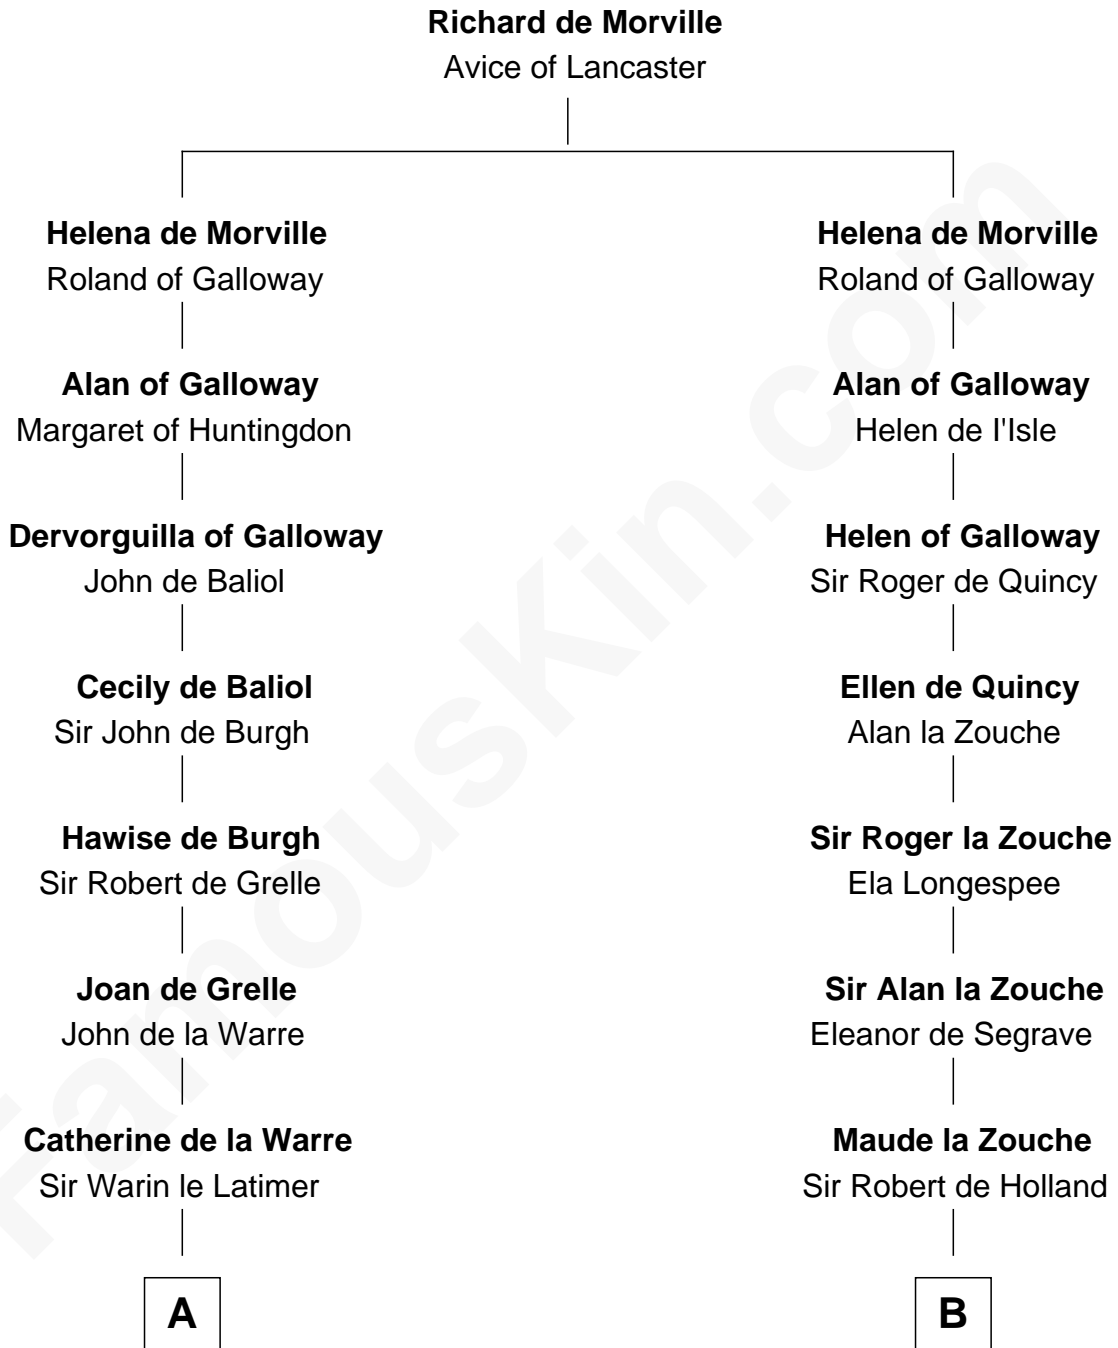

FamousKin.com
Relationship Chart of
William C. C. Claiborne
1st Governor of Louisiana

20th cousin 1 time removed of
Richard Henry Lee
Signer of the Declaration of Independence

C

Thomas Claiborne

Sarah Fenn

Thomas Claiborne

Ann Fox

Nathaniel Claiborne

Jane Cole

William Claiborne

Mary Leigh

William C. C. Claiborne

1st Governor of Louisiana

D

Alice Eltonhead

Henry Corbin

Laetitia Corbin

Richard Lee

Gov. Thomas Lee

Hannah Ludwell

Richard Henry Lee