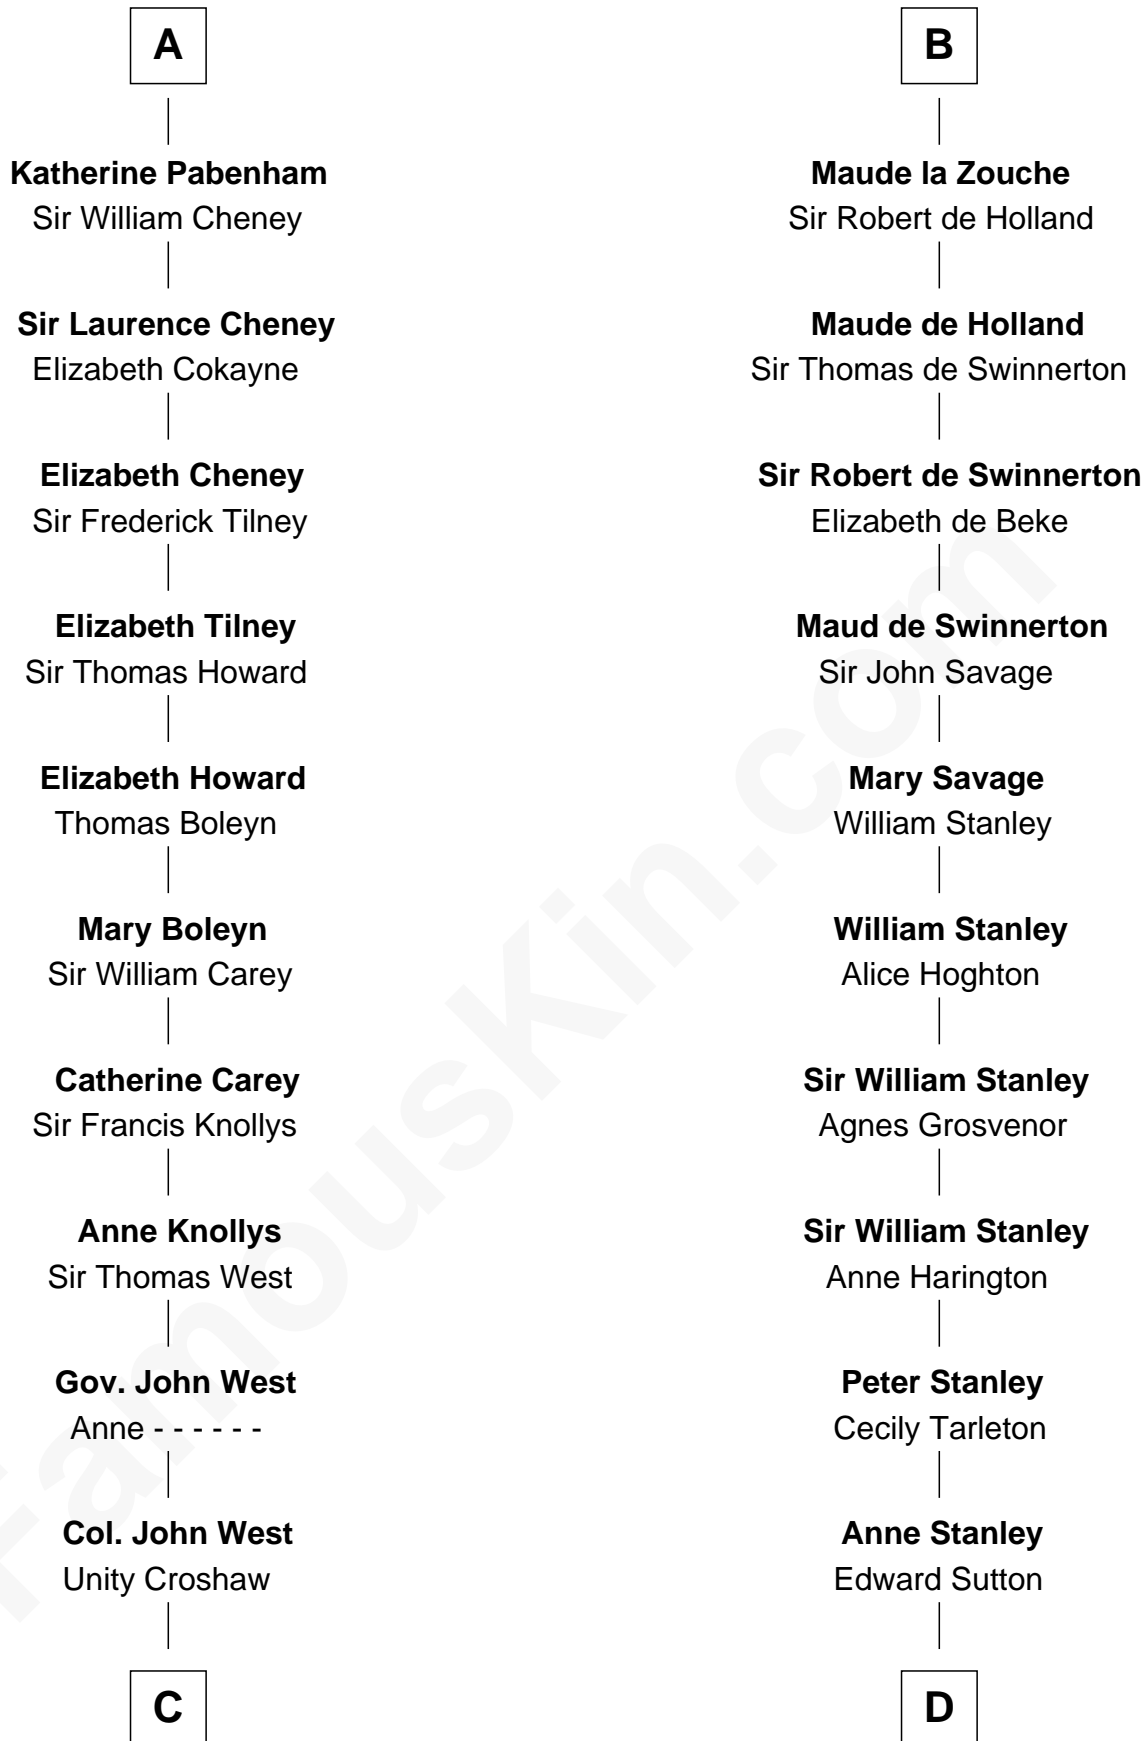

**FamousKin.com**  
**Relationship Chart of**  
**William C. C. Claiborne**  
*1st Governor of Louisiana*

**21st cousin of**  
**Richard Henry Lee**  
*Signer of the Declaration of Independence*

**C**

**Ann West**  
Henry Fox

**Ann Fox**  
Thomas Claiborne

**Nathaniel Claiborne**  
Jane Cole

**William Claiborne**  
Mary Leigh

**William C. C. Claiborne**  
*1st Governor of Louisiana*

**D**

**Anne Sutton**  
Richard Eltonhead

**Alice Eltonhead**  
Henry Corbin