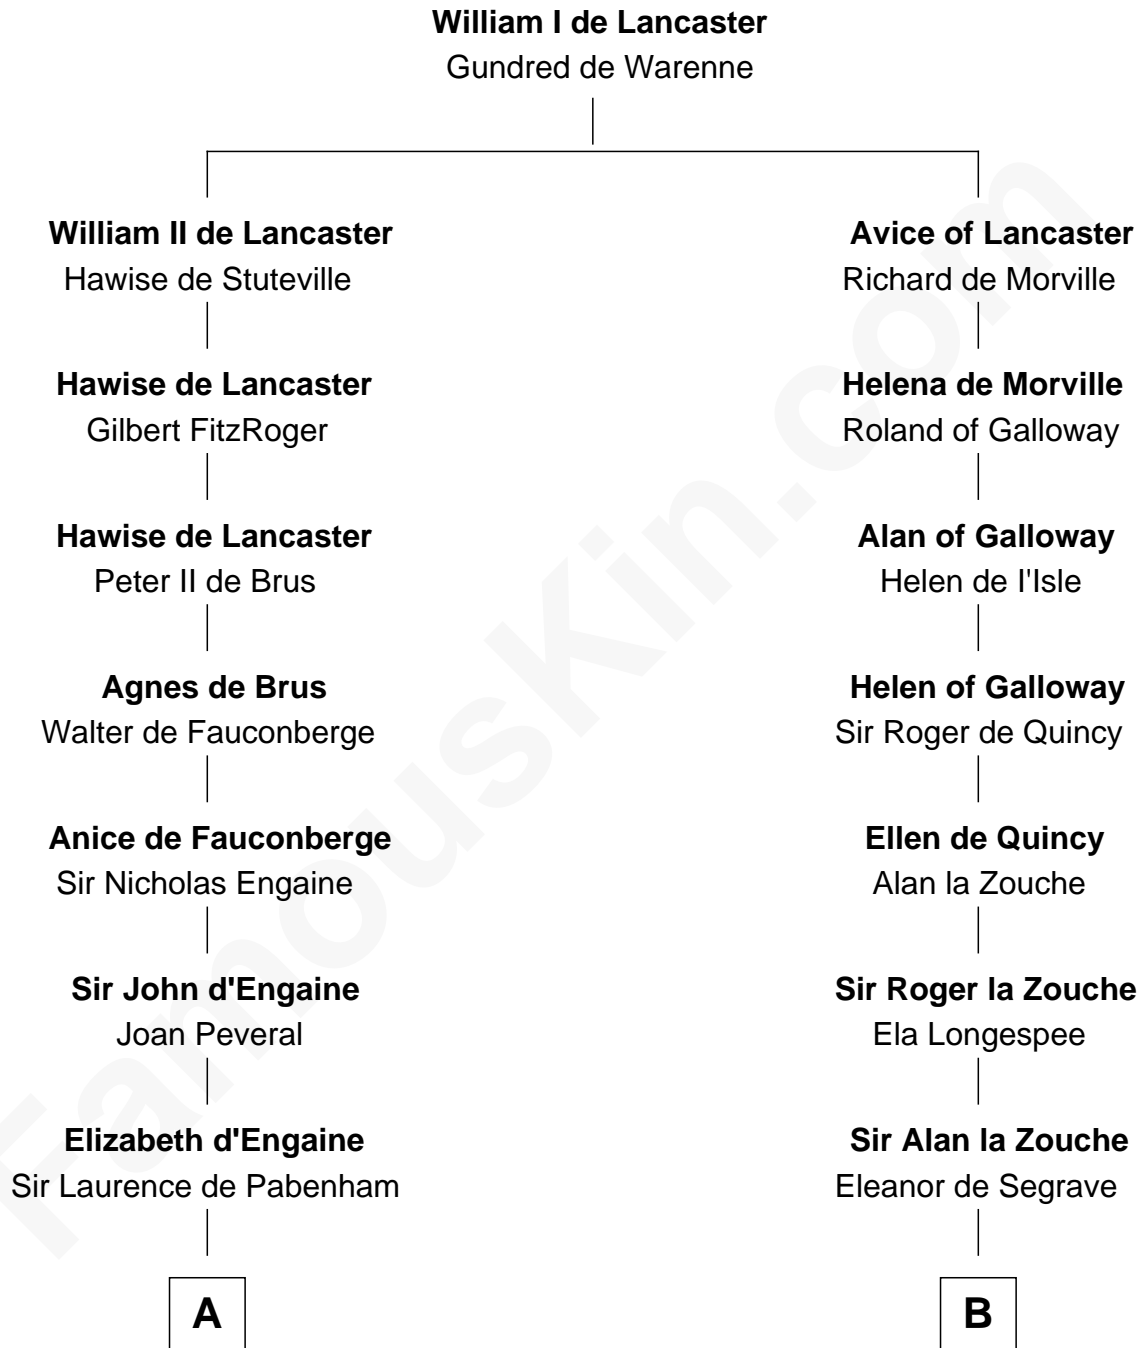

**FamousKin.com**  
**Relationship Chart of**  
**William C. C. Claiborne**  
*1st Governor of Louisiana*

**21st cousin of**  
**Richard Henry Lee**  
*Signer of the Declaration of Independence*

**C**

**Ann West**  
Henry Fox

**Ann Fox**  
Thomas Claiborne

**Nathaniel Claiborne**  
Jane Cole

**William Claiborne**  
Mary Leigh

**William C. C. Claiborne**  
*1st Governor of Louisiana*

**D**

**Anne Sutton**  
Richard Eltonhead

**Alice Eltonhead**  
Henry Corbin