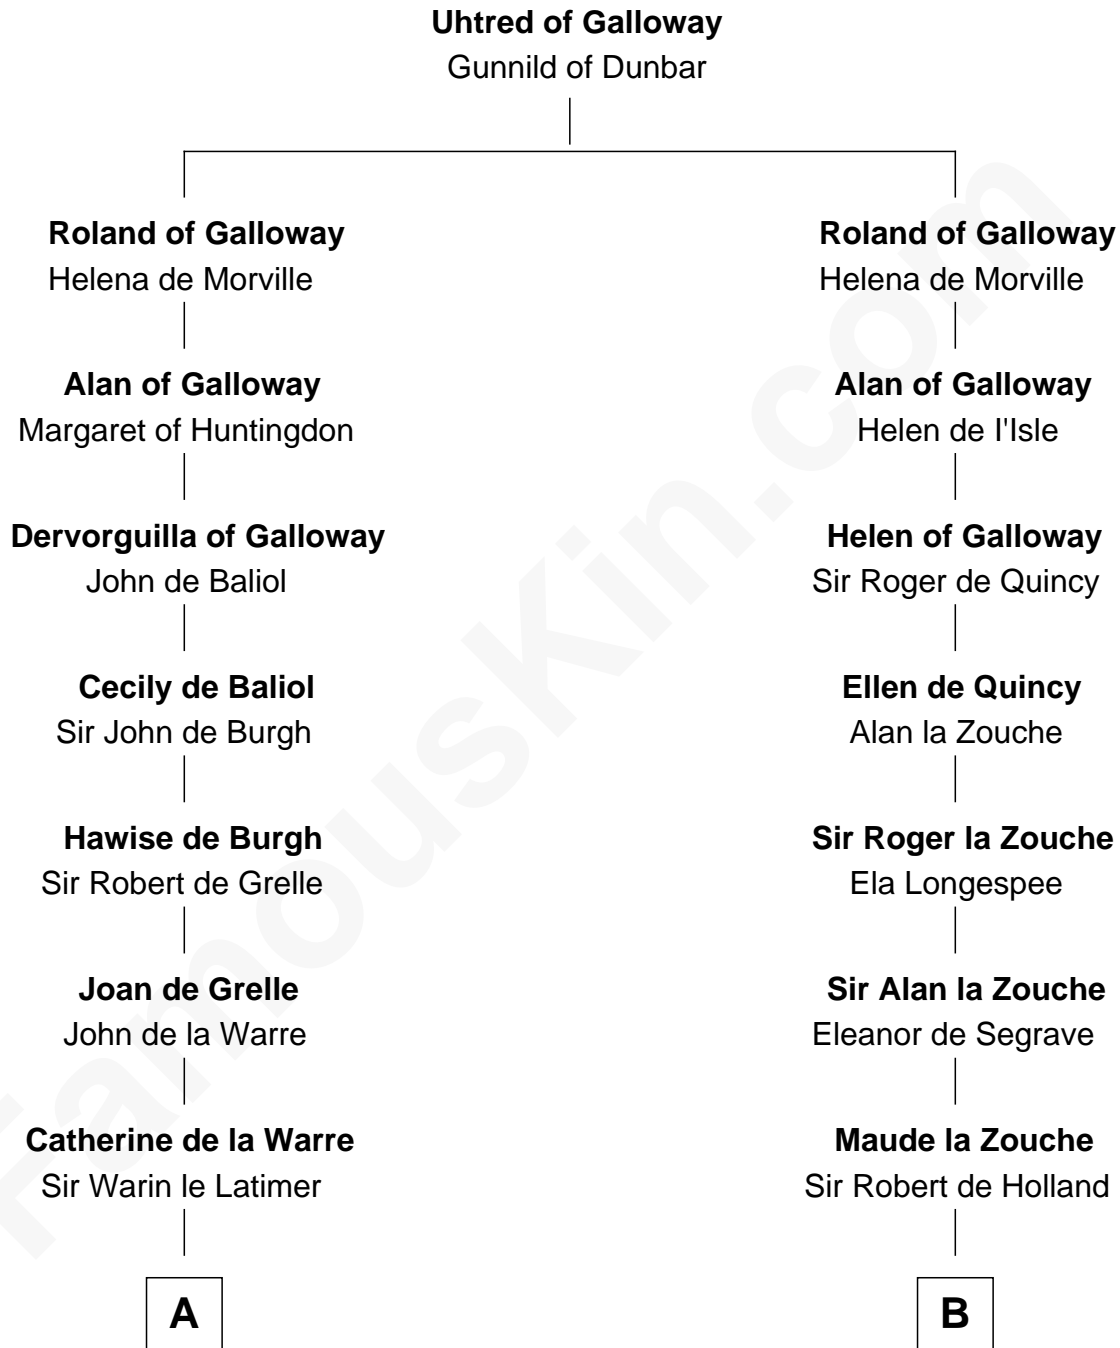

FamousKin.com
Relationship Chart of
William C. C. Claiborne
1st Governor of Louisiana

20th cousin 1 time removed of
Richard Henry Lee
Signer of the Declaration of Independence

C

Thomas Claiborne

Sarah Fenn

Thomas Claiborne

Ann Fox

Nathaniel Claiborne

Jane Cole

William Claiborne

Mary Leigh

William C. C. Claiborne

1st Governor of Louisiana

D

Alice Eltonhead

Henry Corbin

Laetitia Corbin

Richard Lee

Gov. Thomas Lee

Hannah Ludwell

Richard Henry Lee