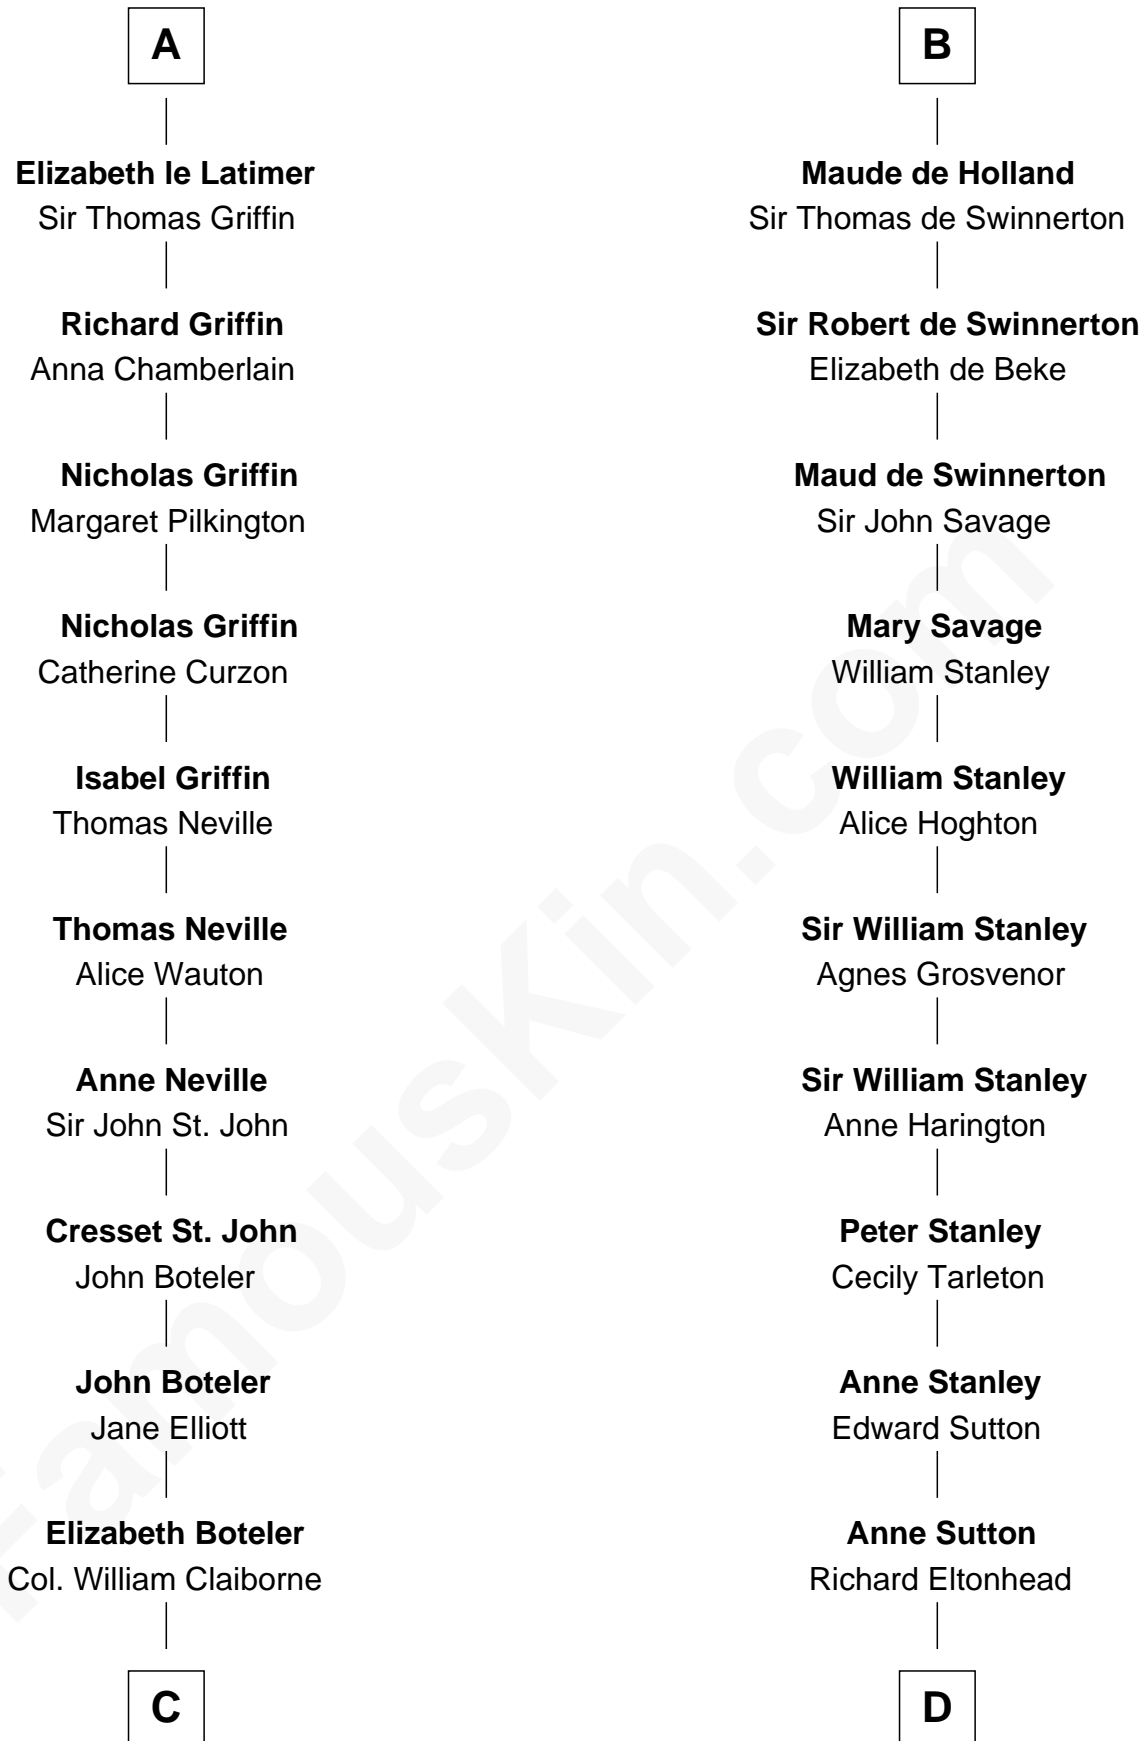

FamousKin.com
Relationship Chart of
William C. C. Claiborne
1st Governor of Louisiana

20th cousin 1 time removed of
Richard Henry Lee
Signer of the Declaration of Independence

C

Thomas Claiborne

Sarah Fenn

Thomas Claiborne

Ann Fox

Nathaniel Claiborne

Jane Cole

William Claiborne

Mary Leigh

William C. C. Claiborne

1st Governor of Louisiana