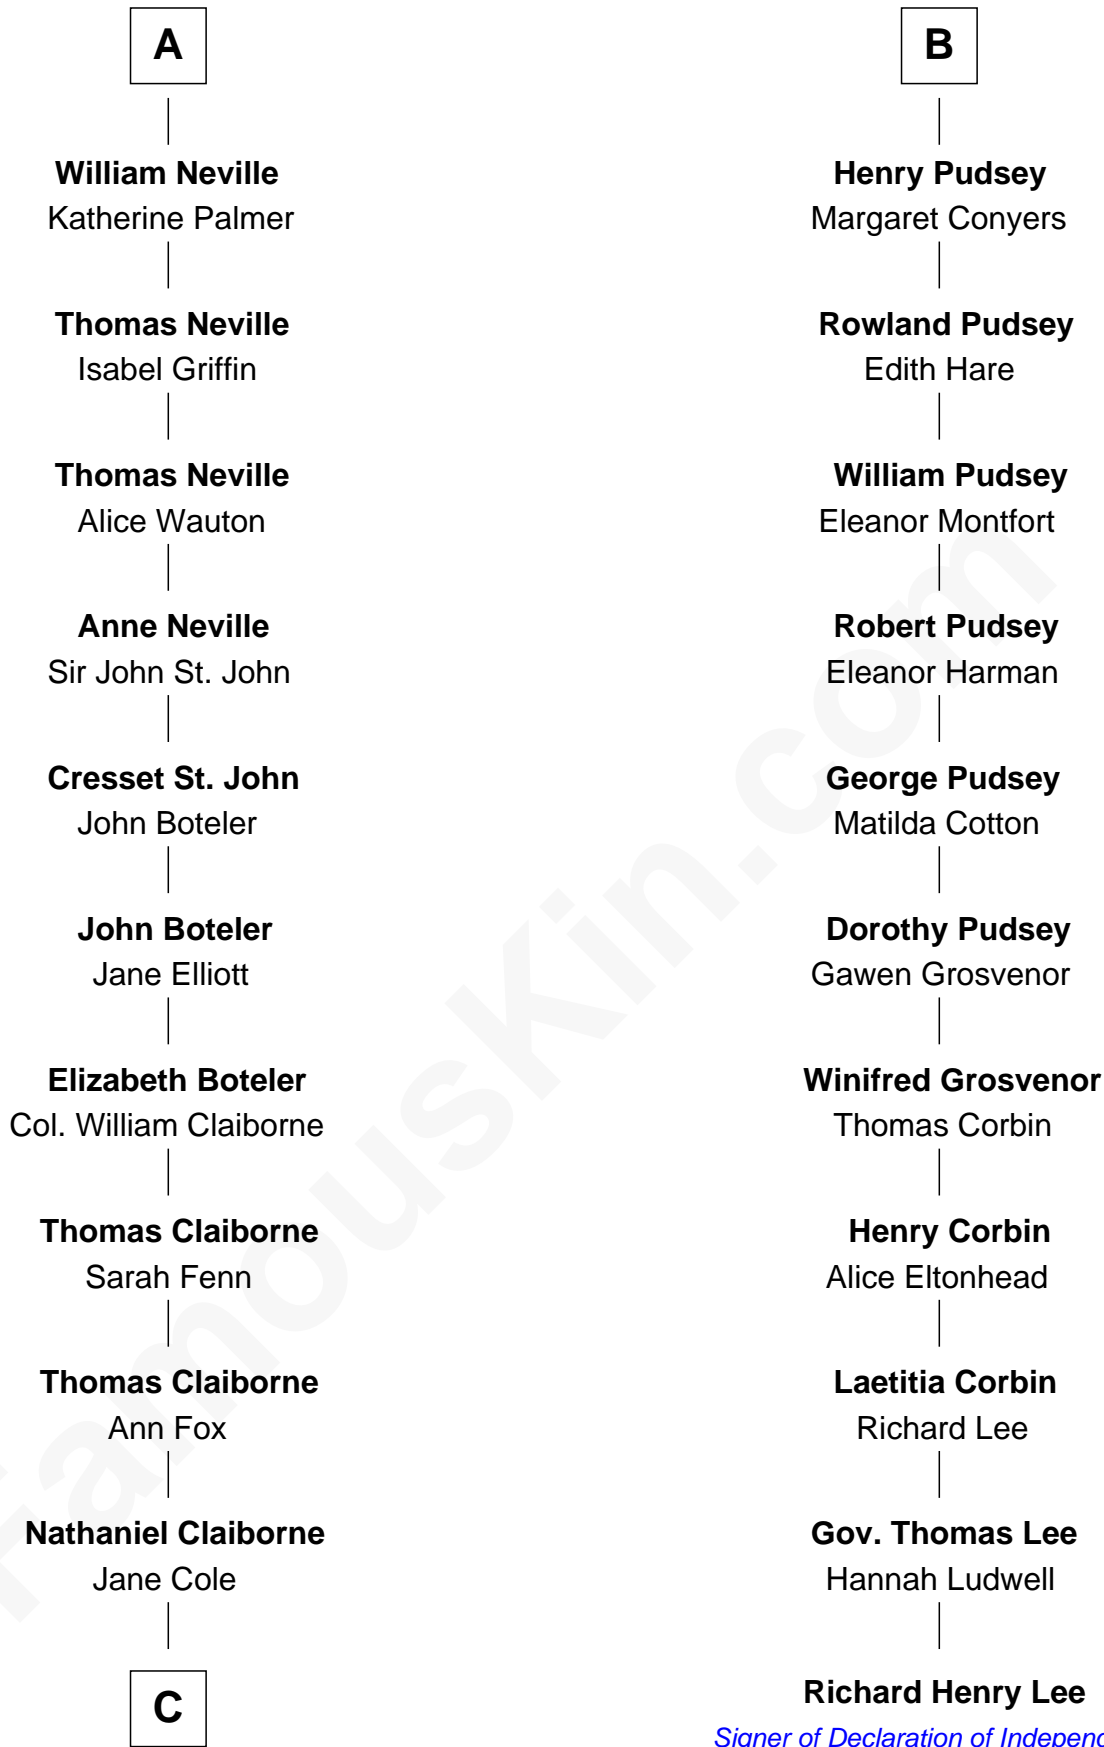

FamousKin.com Relationship Chart of

William C. C. Claiborne

1st Governor of Louisiana

17th cousin 1 time removed of

Richard Henry Lee

Signer of the Declaration of Independence

C

William Claiborne

Mary Leigh

William C. C. Claiborne

1st Governor of Louisiana

FamousKin.com