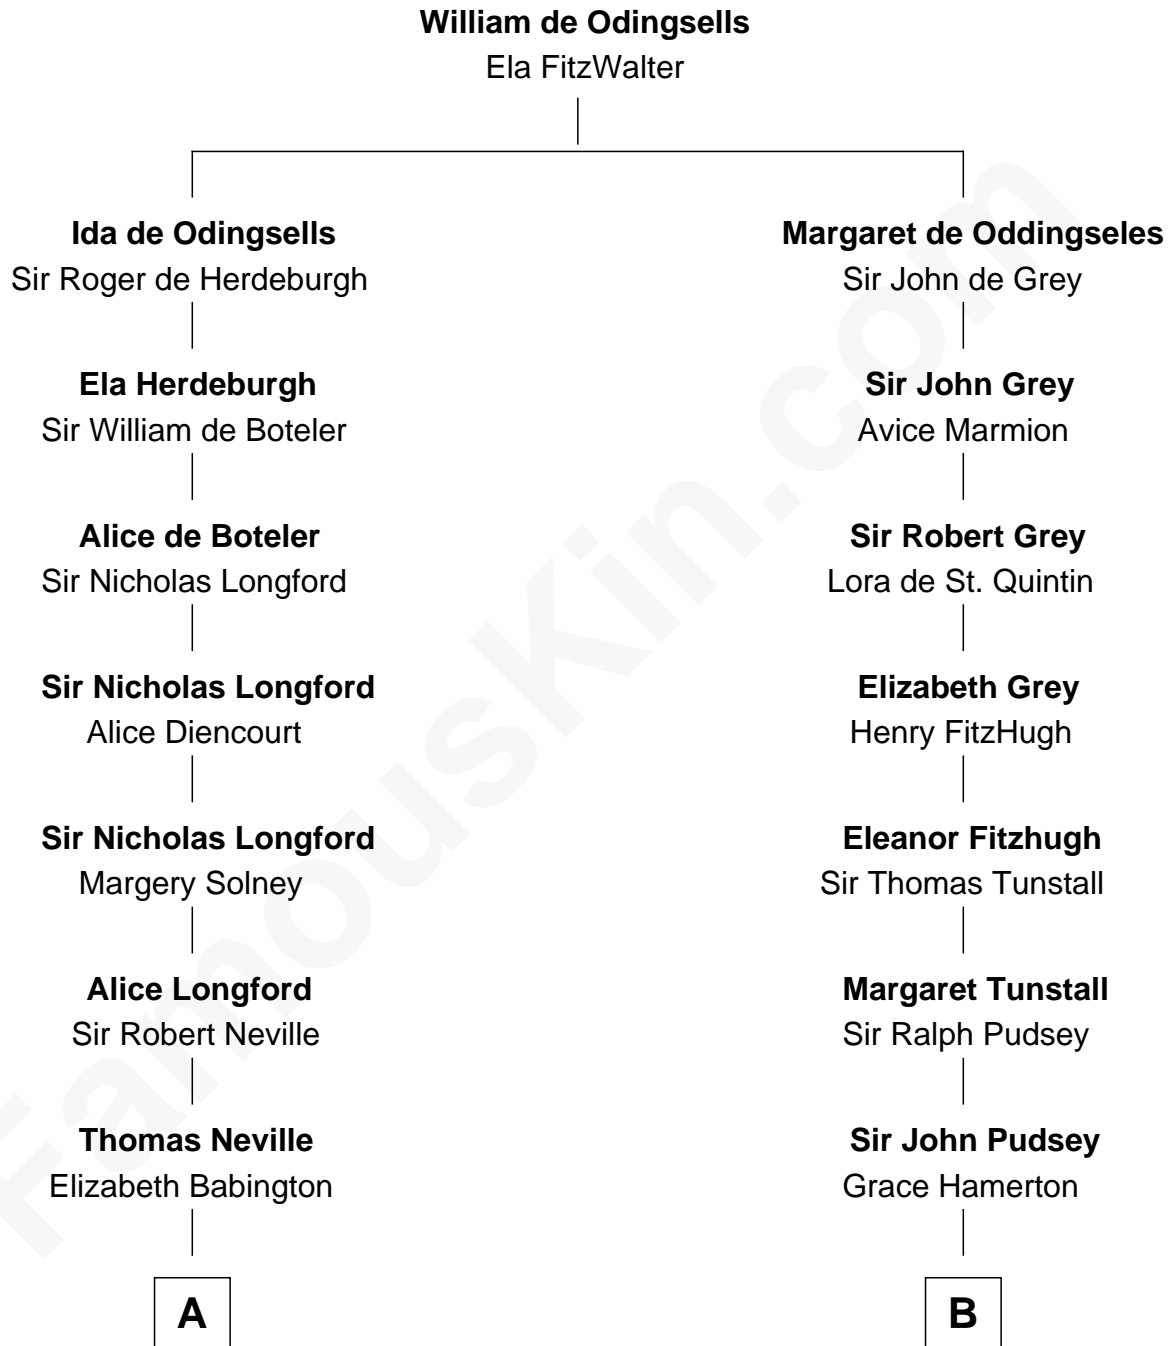

FamousKin.com Relationship Chart of

William C. C. Claiborne

1st Governor of Louisiana

17th cousin 1 time removed of

Richard Henry Lee

Signer of the Declaration of Independence

C

William Claiborne

Mary Leigh

William C. C. Claiborne

1st Governor of Louisiana

FamousKin.com