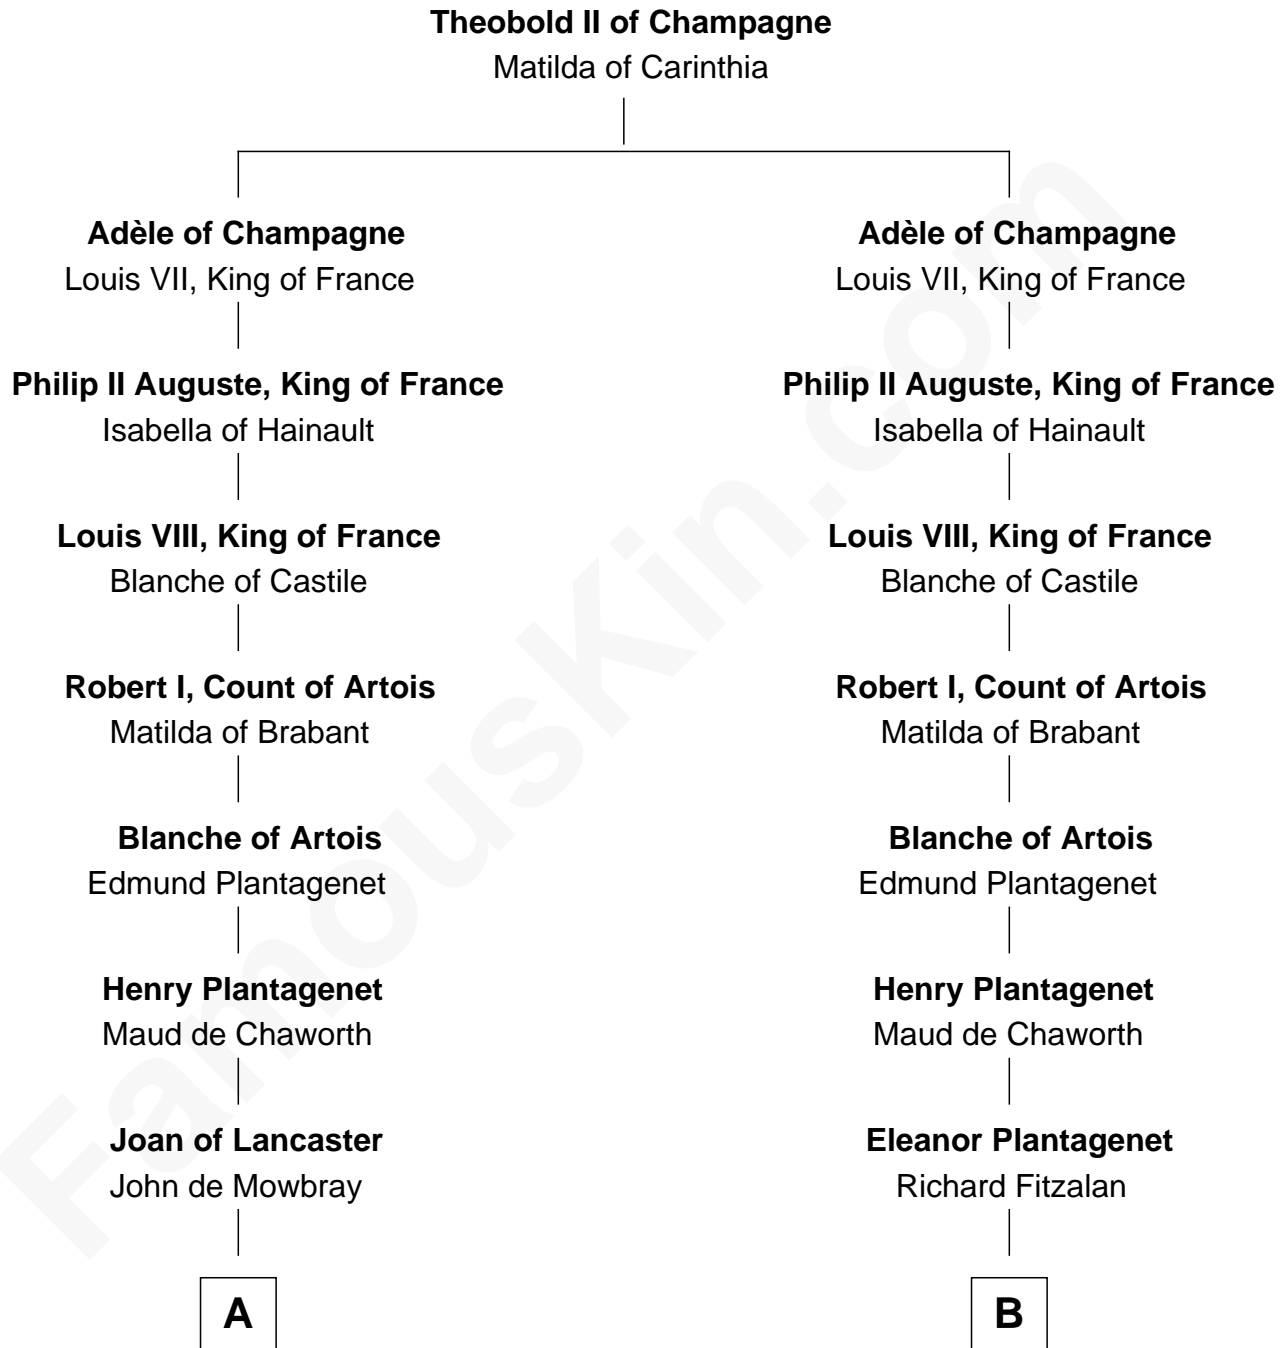

FamousKin.com
Relationship Chart of
William C. C. Claiborne
1st Governor of Louisiana

19th cousin 2 times removed of

Richard Henry Lee
Signer of the Declaration of Independence

C

Ann West
Henry Fox

Ann Fox
Thomas Claiborne

Nathaniel Claiborne
Jane Cole

William Claiborne
Mary Leigh

William C. C. Claiborne
1st Governor of Louisiana

D

Laetitia Corbin
Richard Lee

Gov. Thomas Lee
Hannah Ludwell

Richard Henry Lee
Signer of Declaration of Independence