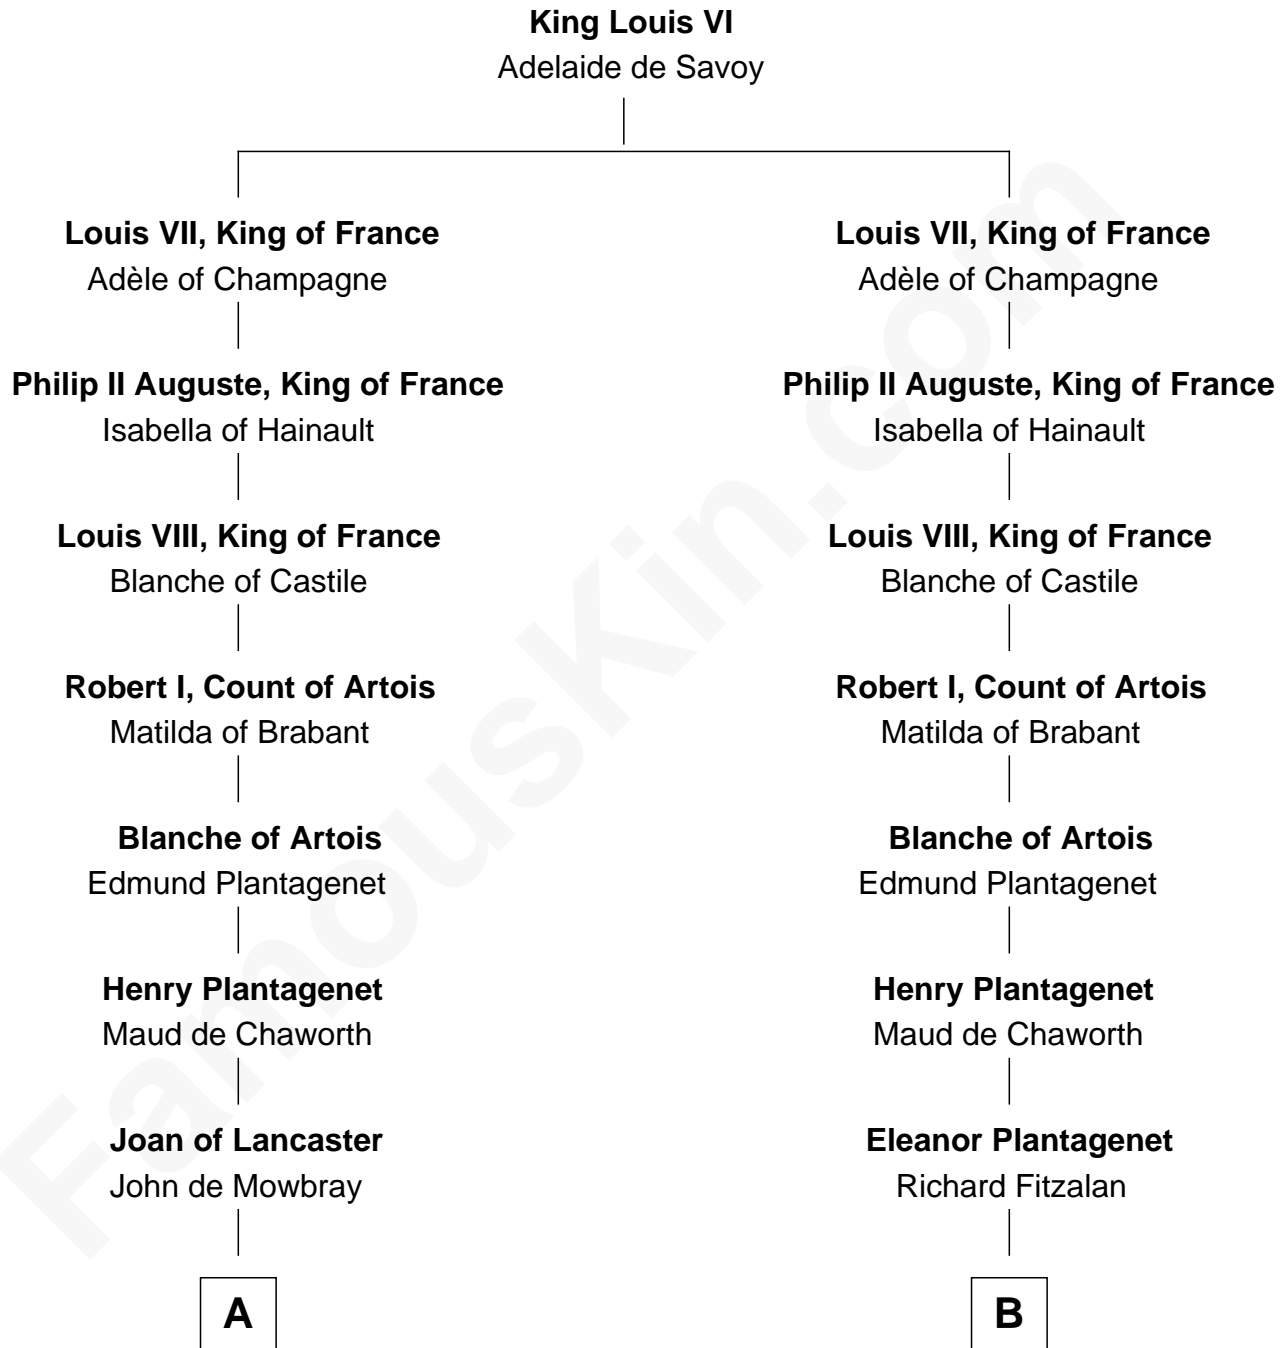

FamousKin.com
Relationship Chart of
William C. C. Claiborne
1st Governor of Louisiana

19th cousin 2 times removed of

Richard Henry Lee
Signer of the Declaration of Independence

C

Ann West
Henry Fox

Ann Fox
Thomas Claiborne

Nathaniel Claiborne
Jane Cole

William Claiborne
Mary Leigh

William C. C. Claiborne
1st Governor of Louisiana

D

Laetitia Corbin
Richard Lee

Gov. Thomas Lee
Hannah Ludwell

Richard Henry Lee
Signer of Declaration of Independence