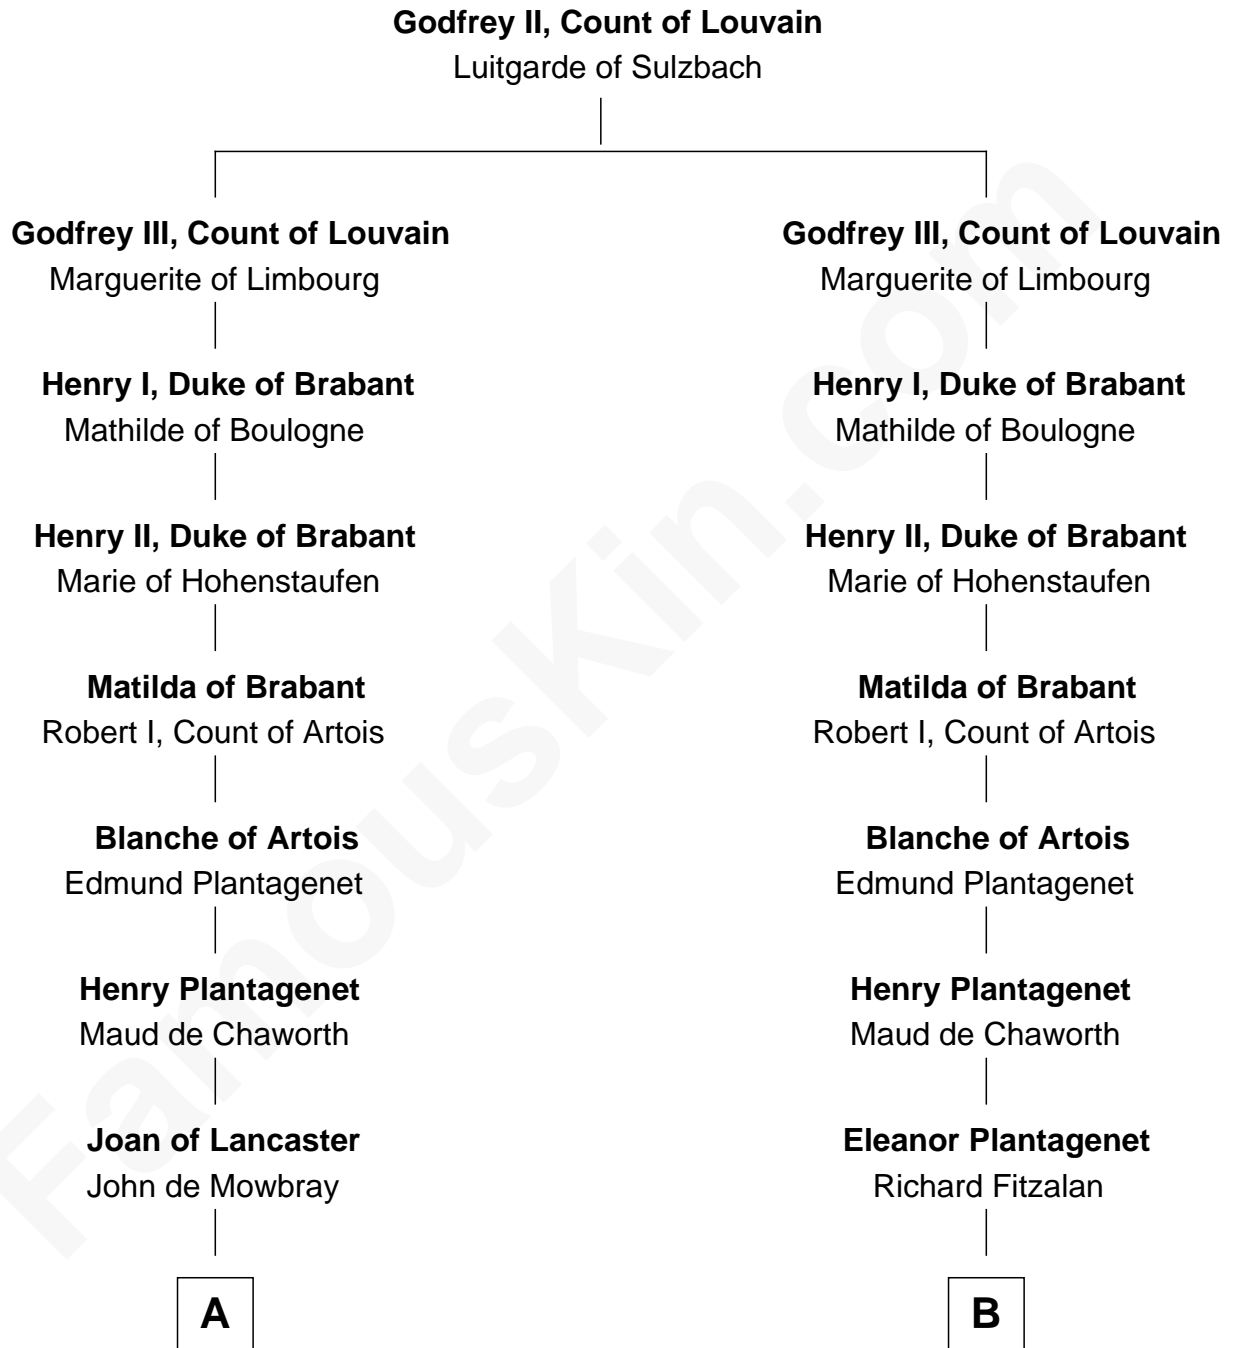

**FamousKin.com**  
**Relationship Chart of**  
**William C. C. Claiborne**  
*1st Governor of Louisiana*

19th cousin 2 times removed of

**Richard Henry Lee**  
*Signer of the Declaration of Independence*

**C**

**Ann West**  
Henry Fox

**Ann Fox**  
Thomas Claiborne

**Nathaniel Claiborne**  
Jane Cole

**William Claiborne**  
Mary Leigh

**William C. C. Claiborne**  
*1st Governor of Louisiana*

**D**

**Laetitia Corbin**  
Richard Lee

**Gov. Thomas Lee**  
Hannah Ludwell

**Richard Henry Lee**  
*Signer of Declaration of Independence*

FamousKin.com