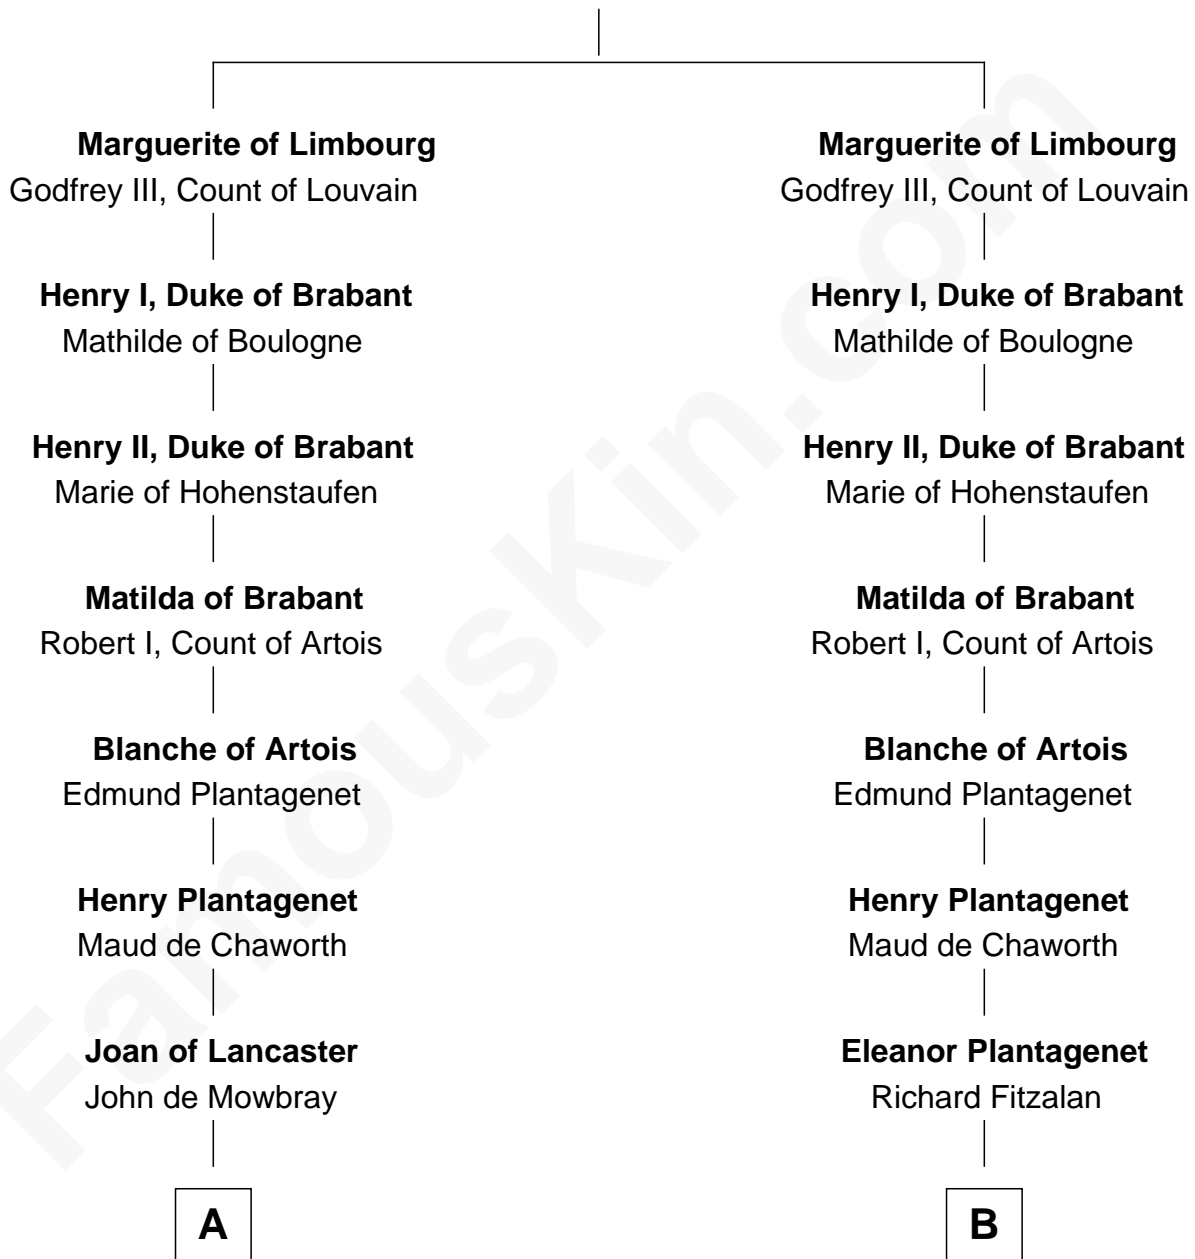

FamousKin.com
Relationship Chart of
William C. C. Claiborne
1st Governor of Louisiana

19th cousin 2 times removed of
Richard Henry Lee
Signer of the Declaration of Independence

Henry II, Duke of Limbourg

C

Ann West
Henry Fox

Ann Fox
Thomas Claiborne

Nathaniel Claiborne
Jane Cole

William Claiborne
Mary Leigh

William C. C. Claiborne
1st Governor of Louisiana

D

Laetitia Corbin
Richard Lee

Gov. Thomas Lee
Hannah Ludwell

Richard Henry Lee
Signer of Declaration of Independence

FamousKin.com