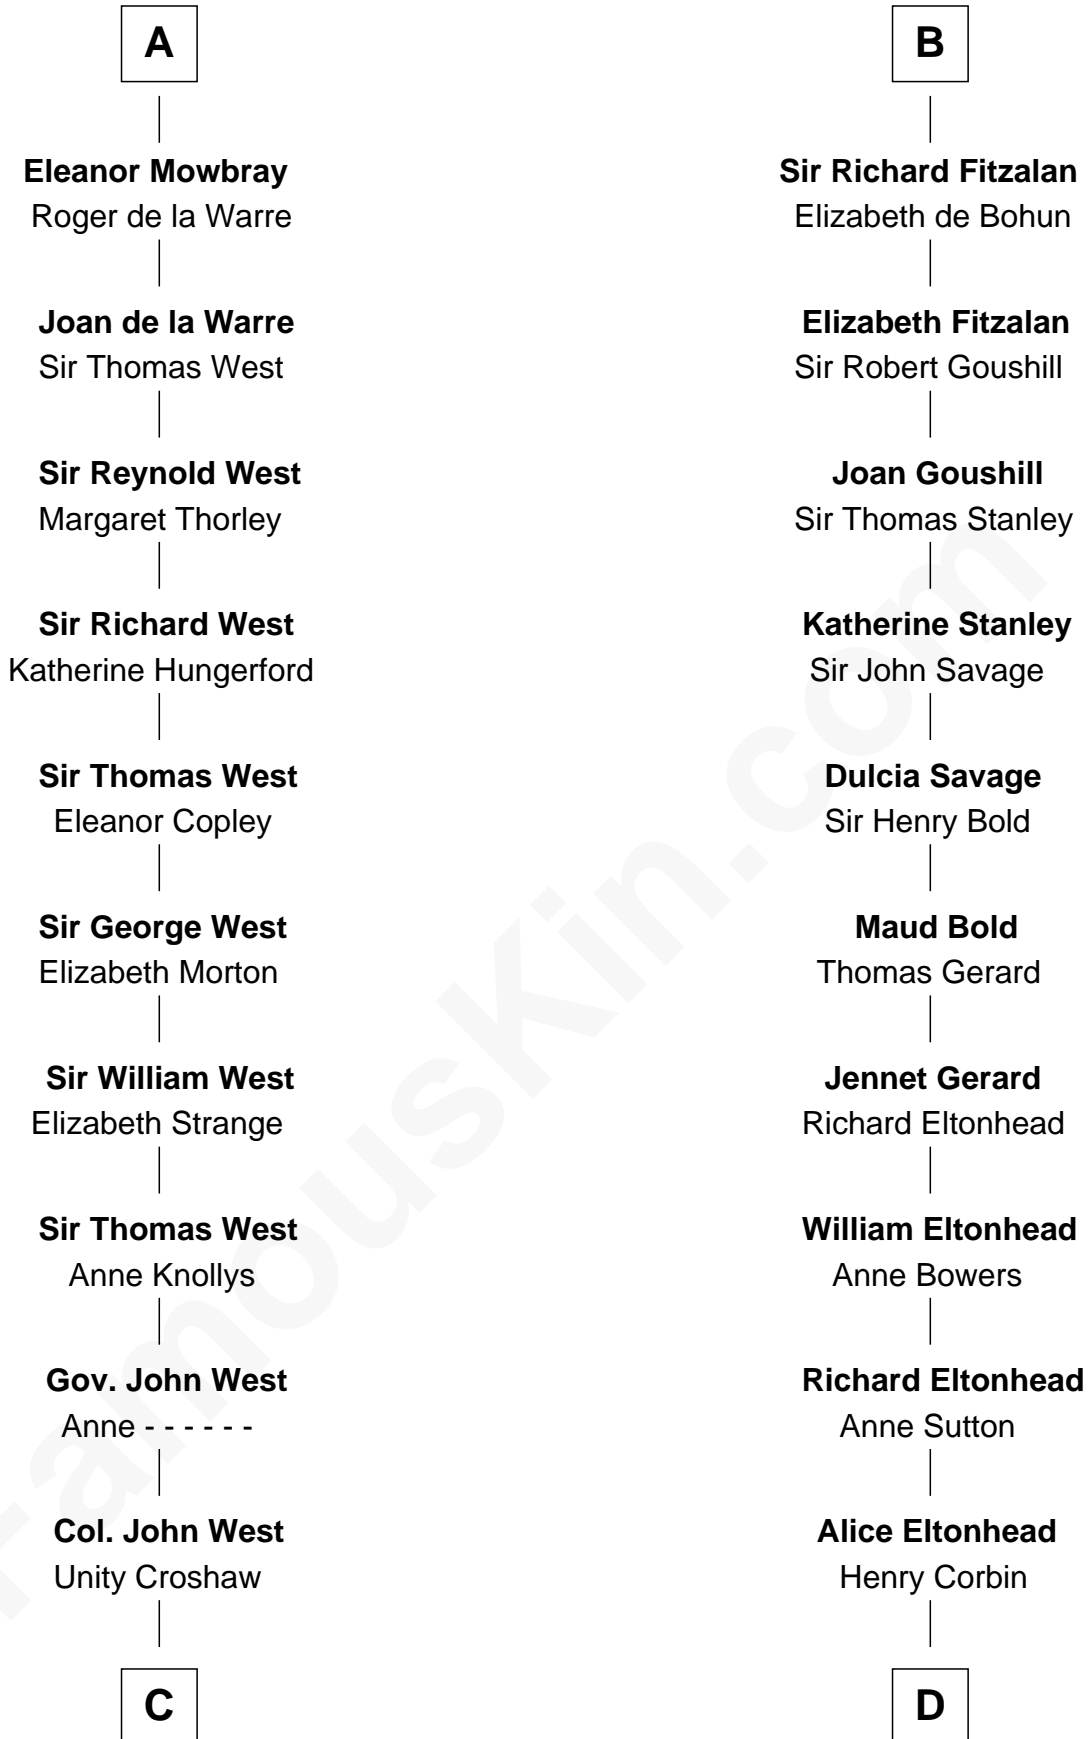

FamousKin.com
Relationship Chart of
William C. C. Claiborne
1st Governor of Louisiana

19th cousin 2 times removed of
Richard Henry Lee
Signer of the Declaration of Independence

Henry II, Duke of Limbourg

C

Ann West
Henry Fox

Ann Fox
Thomas Claiborne

Nathaniel Claiborne
Jane Cole

William Claiborne
Mary Leigh

William C. C. Claiborne
1st Governor of Louisiana

D

Laetitia Corbin
Richard Lee