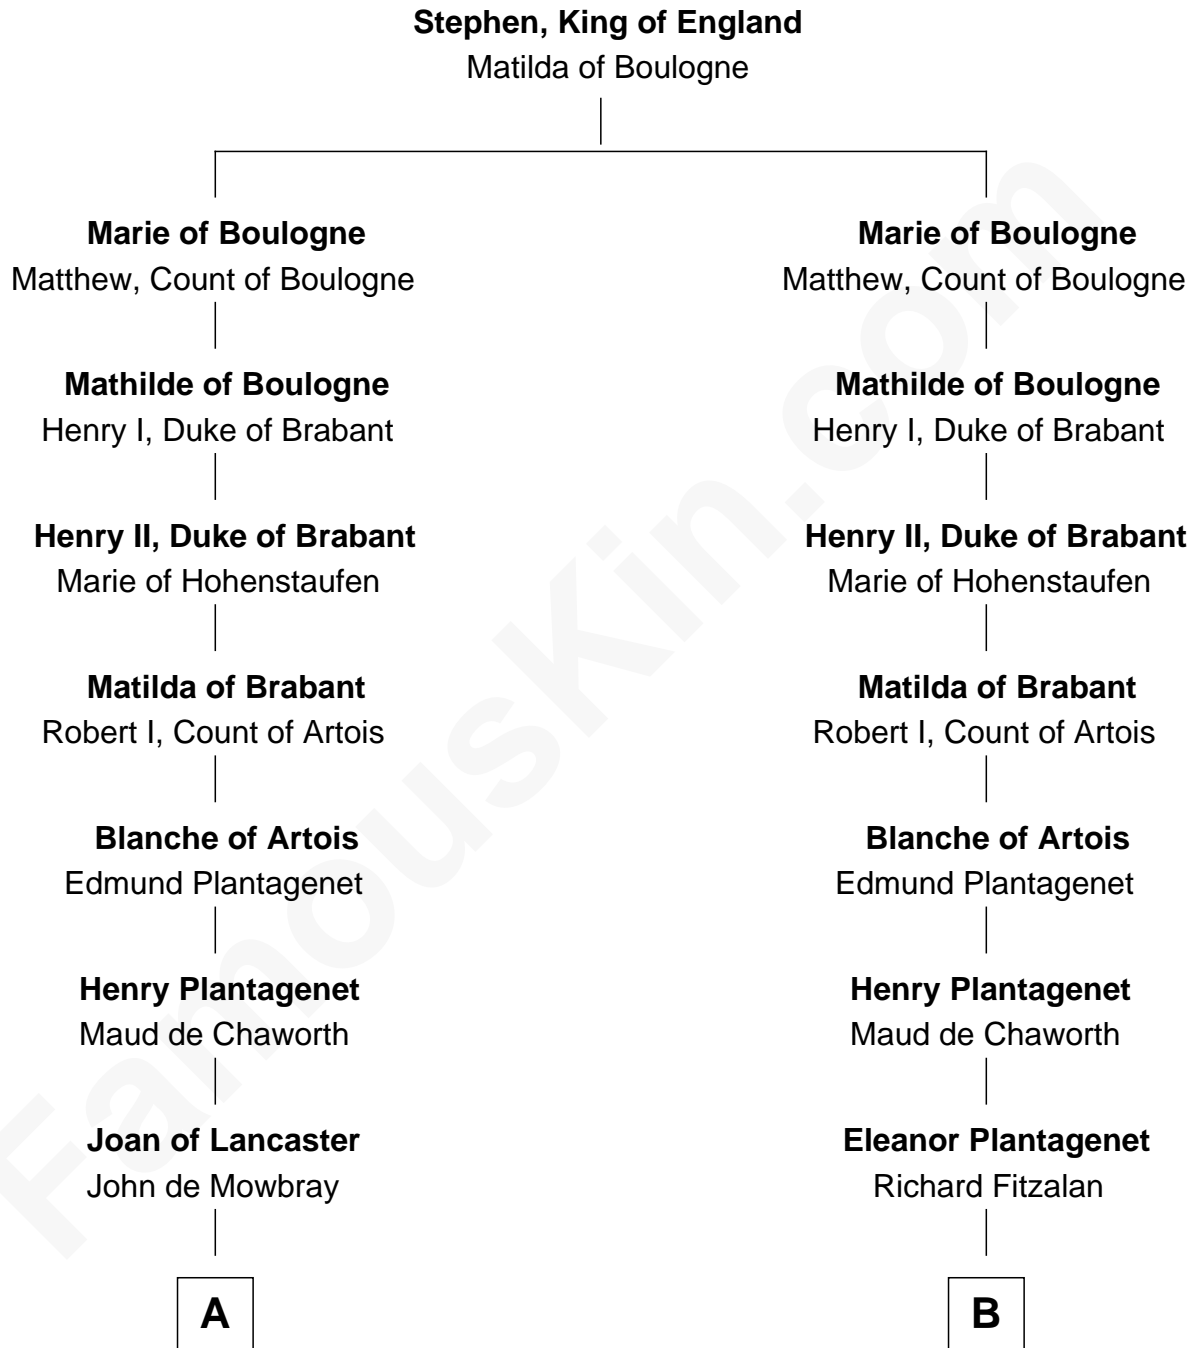

FamousKin.com
Relationship Chart of
William C. C. Claiborne
1st Governor of Louisiana

19th cousin 2 times removed of
Richard Henry Lee
Signer of the Declaration of Independence

C

Ann West
Henry Fox

Ann Fox
Thomas Claiborne

Nathaniel Claiborne
Jane Cole

William Claiborne
Mary Leigh

William C. C. Claiborne
1st Governor of Louisiana

D

Laetitia Corbin
Richard Lee

Gov. Thomas Lee
Hannah Ludwell

Richard Henry Lee
Signer of Declaration of Independence