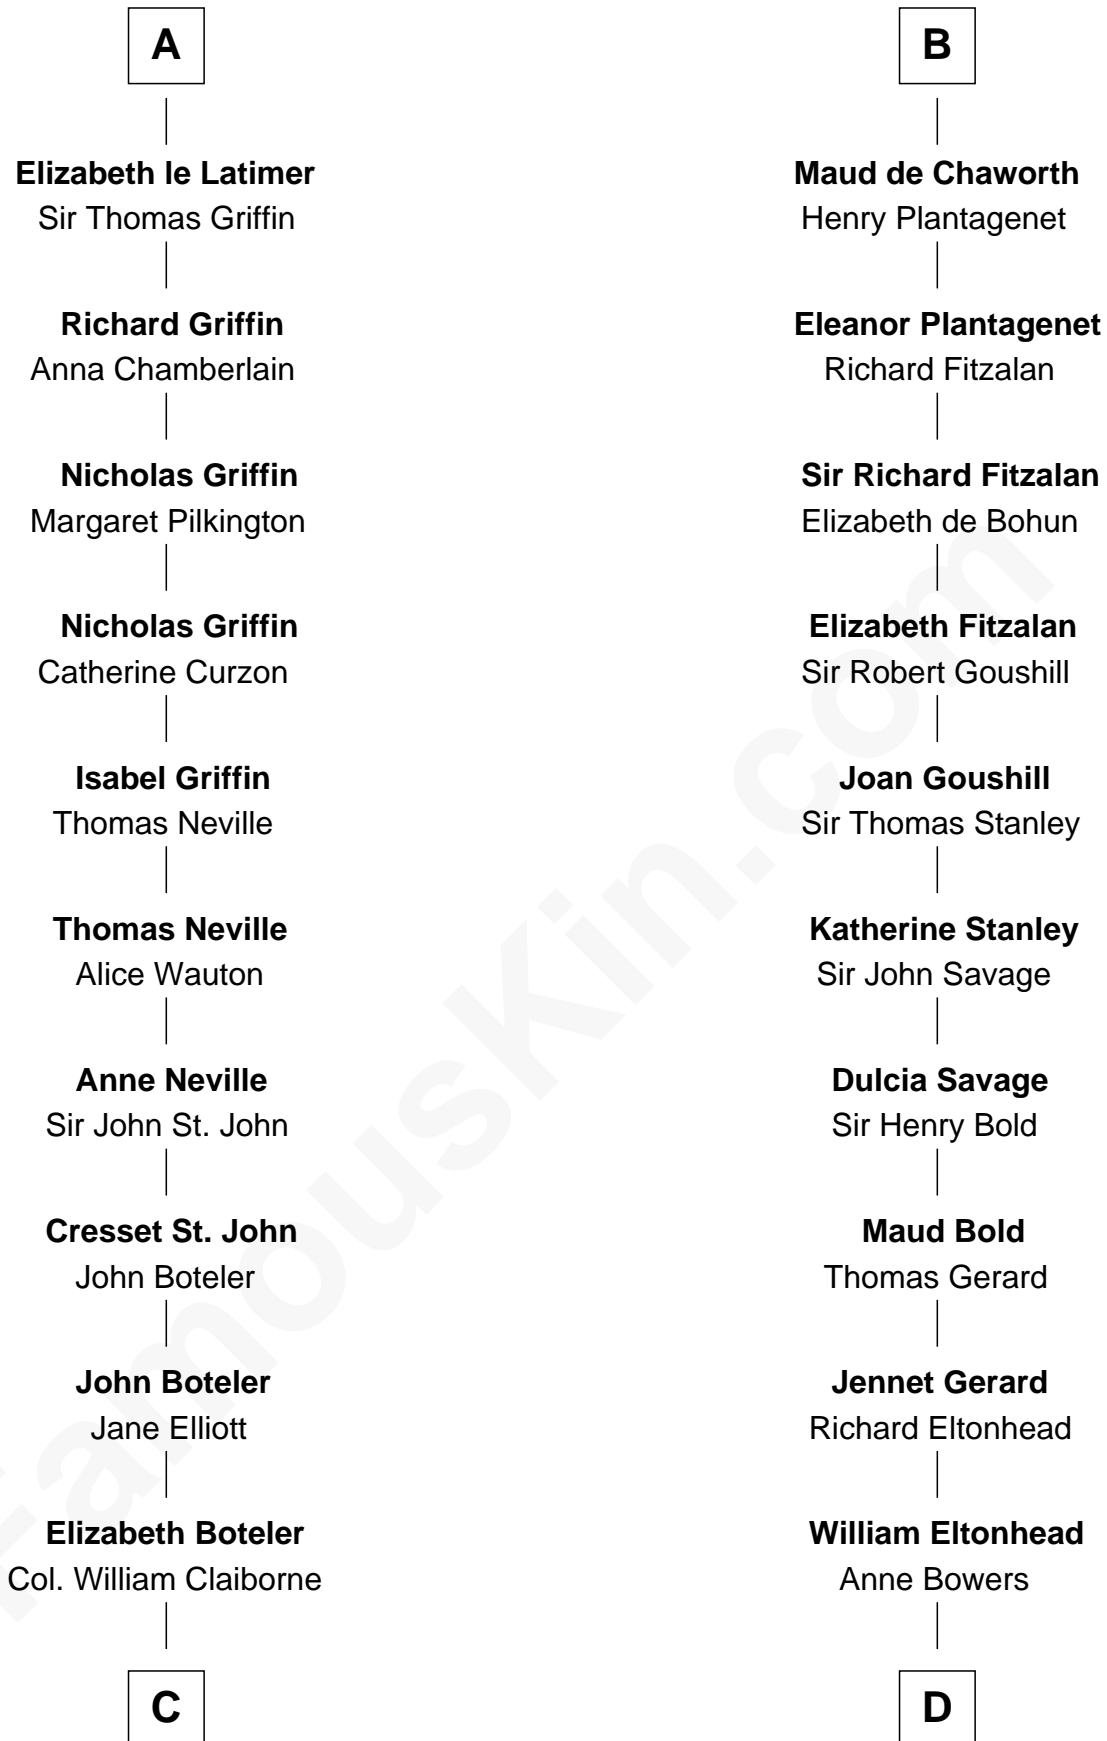

FamousKin.com
Relationship Chart of
William C. C. Claiborne
1st Governor of Louisiana

21st cousin of
Richard Henry Lee
Signer of the Declaration of Independence

C

Thomas Claiborne

Sarah Fenn

Thomas Claiborne

Ann Fox

Nathaniel Claiborne

Jane Cole

William Claiborne

Mary Leigh

William C. C. Claiborne

1st Governor of Louisiana

D