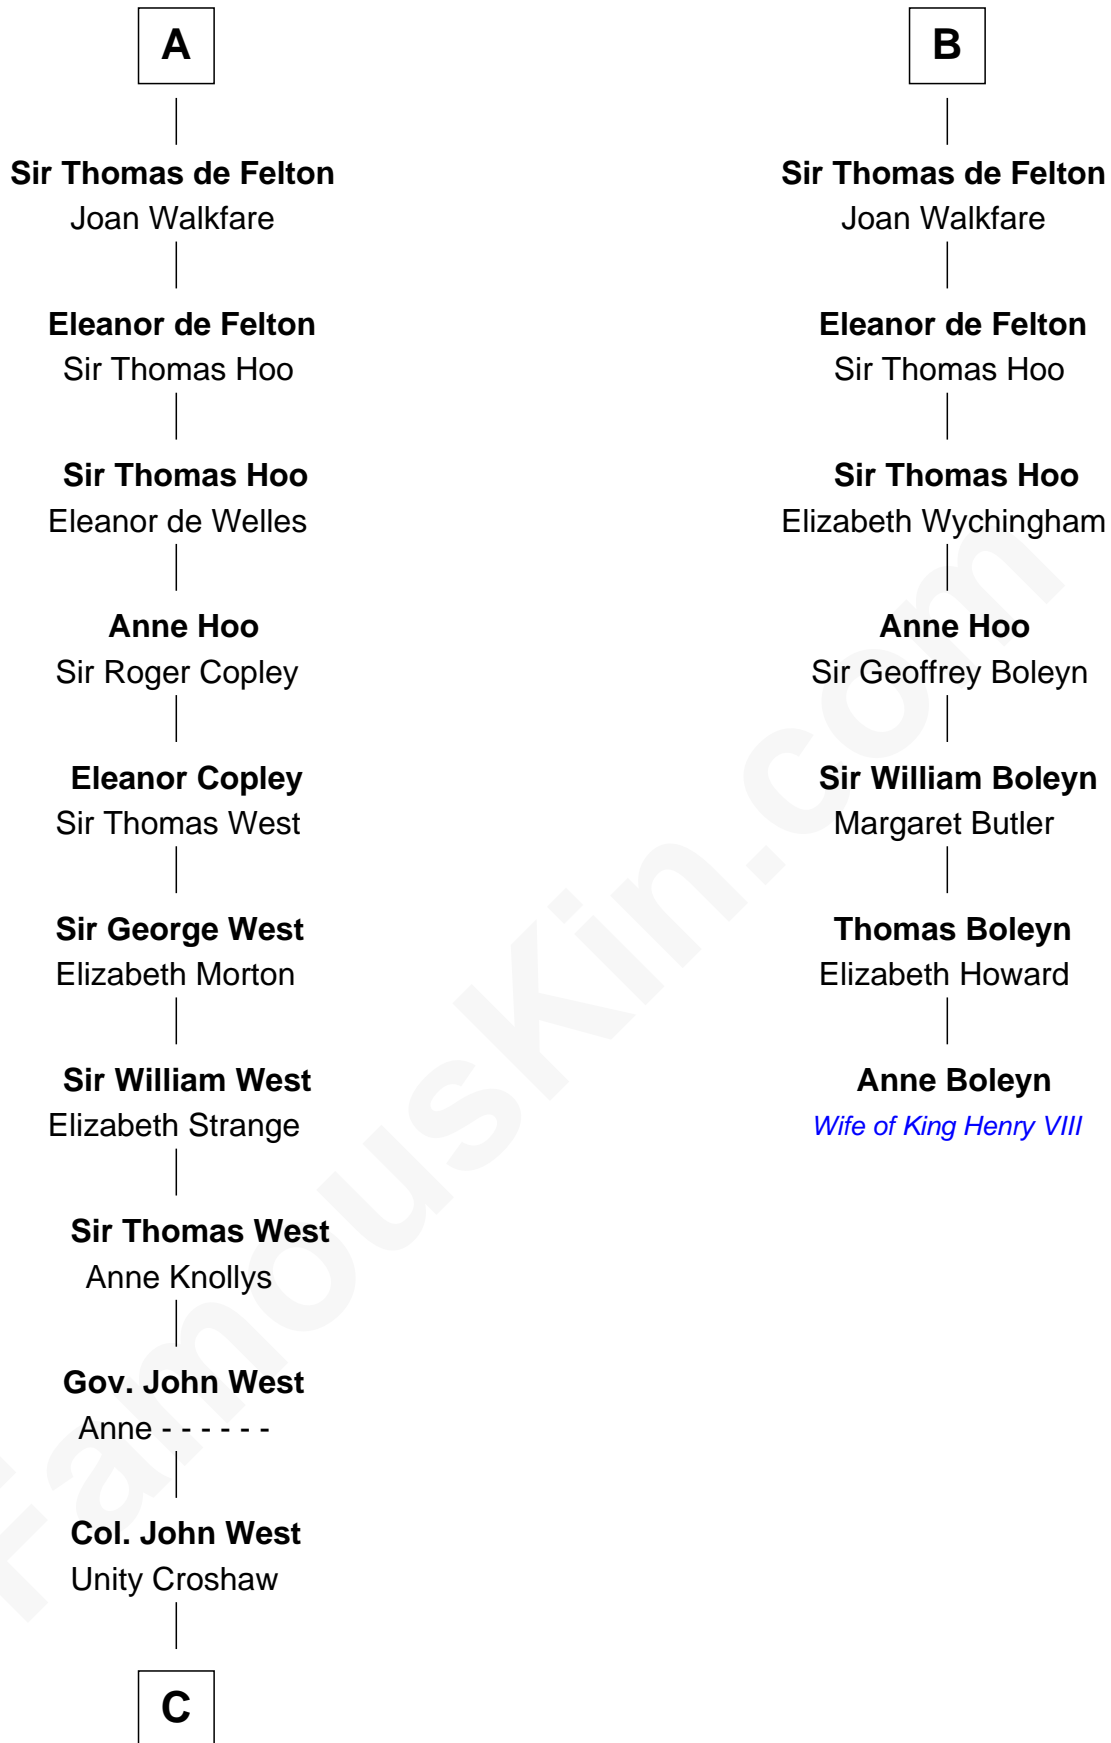

**FamousKin.com**  
**Relationship Chart of**  
**William C. C. Claiborne**  
*1st Governor of Louisiana*

13th cousin 8 times removed of

**Anne Boleyn**  
*2nd Wife of King Henry VIII*

**Fulk Paynel**

**C**

—  
**Ann West**

Henry Fox

—  
**Ann Fox**

Thomas Claiborne

—  
**Nathaniel Claiborne**

Jane Cole

—  
**William Claiborne**

Mary Leigh

—  
**William C. C. Claiborne**

*1st Governor of Louisiana*