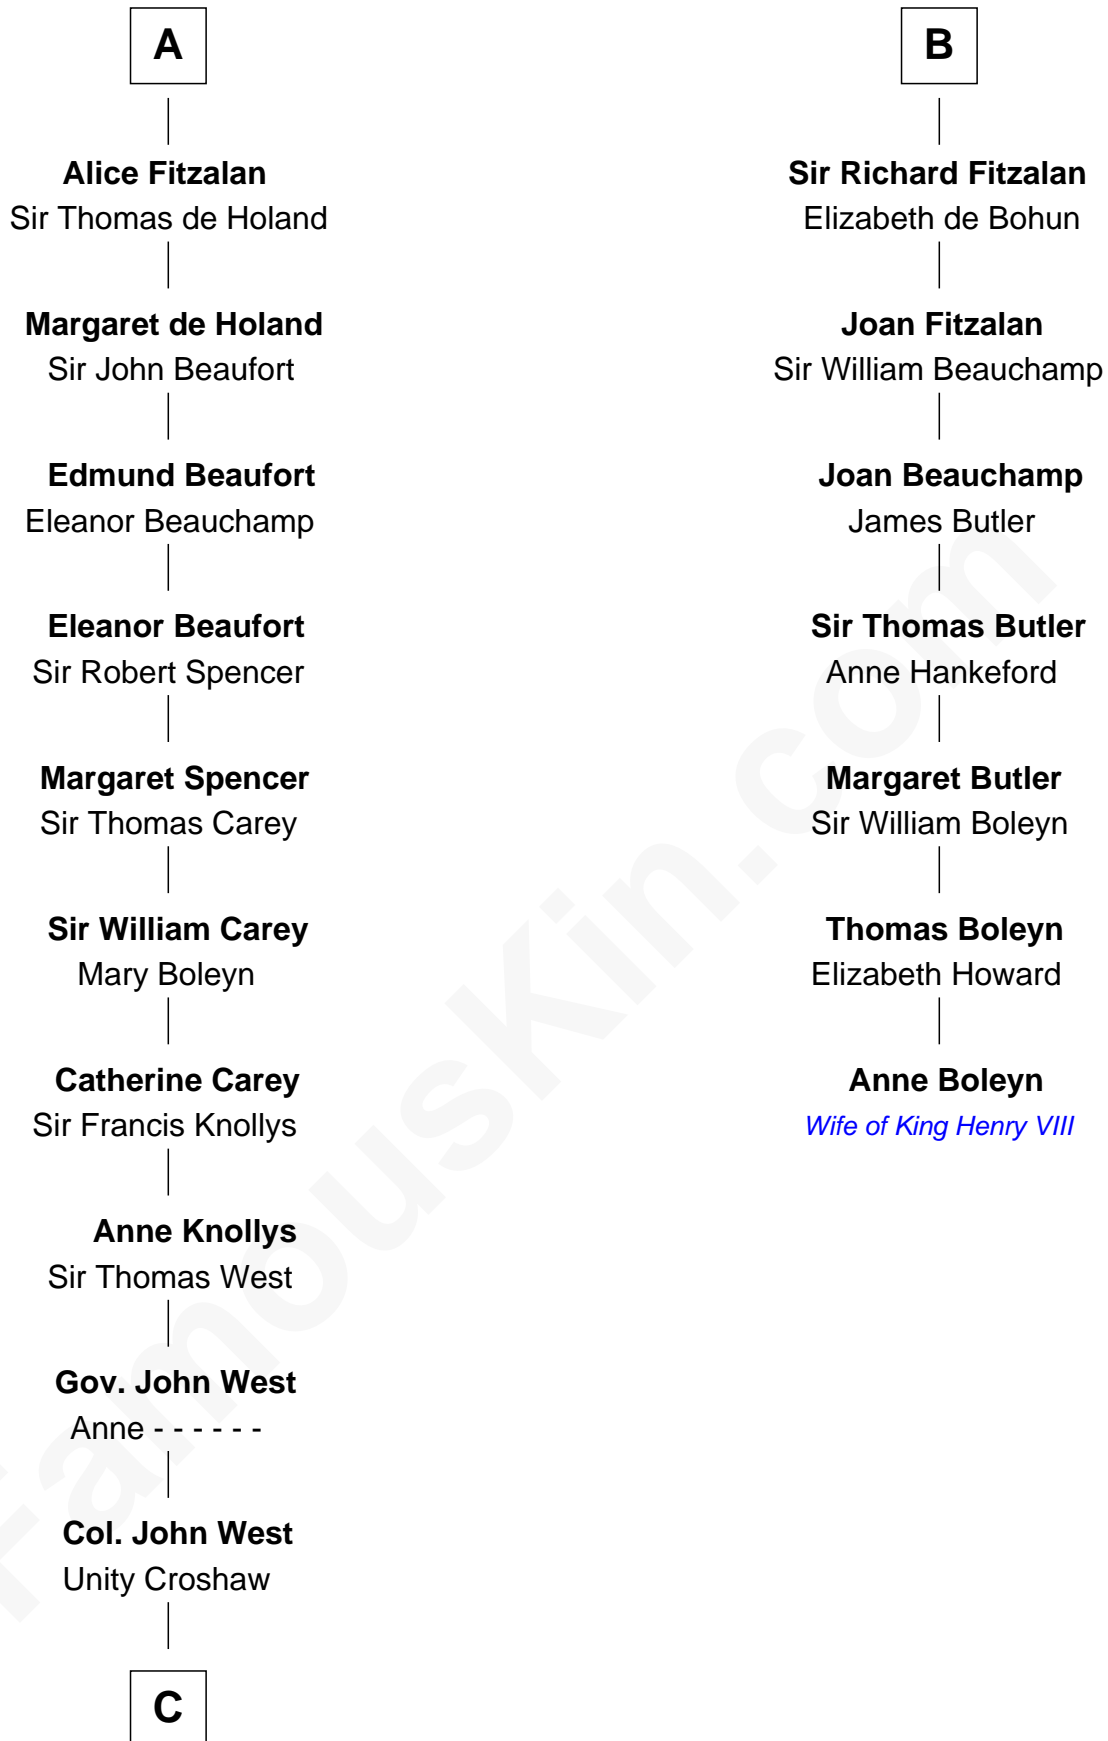

FamousKin.com
Relationship Chart of
William C. C. Claiborne
1st Governor of Louisiana

13th cousin 8 times removed of

Anne Boleyn
2nd Wife of King Henry VIII

C

Ann West

Henry Fox

Ann Fox

Thomas Claiborne

Nathaniel Claiborne

Jane Cole

William Claiborne

Mary Leigh

William C. C. Claiborne

1st Governor of Louisiana