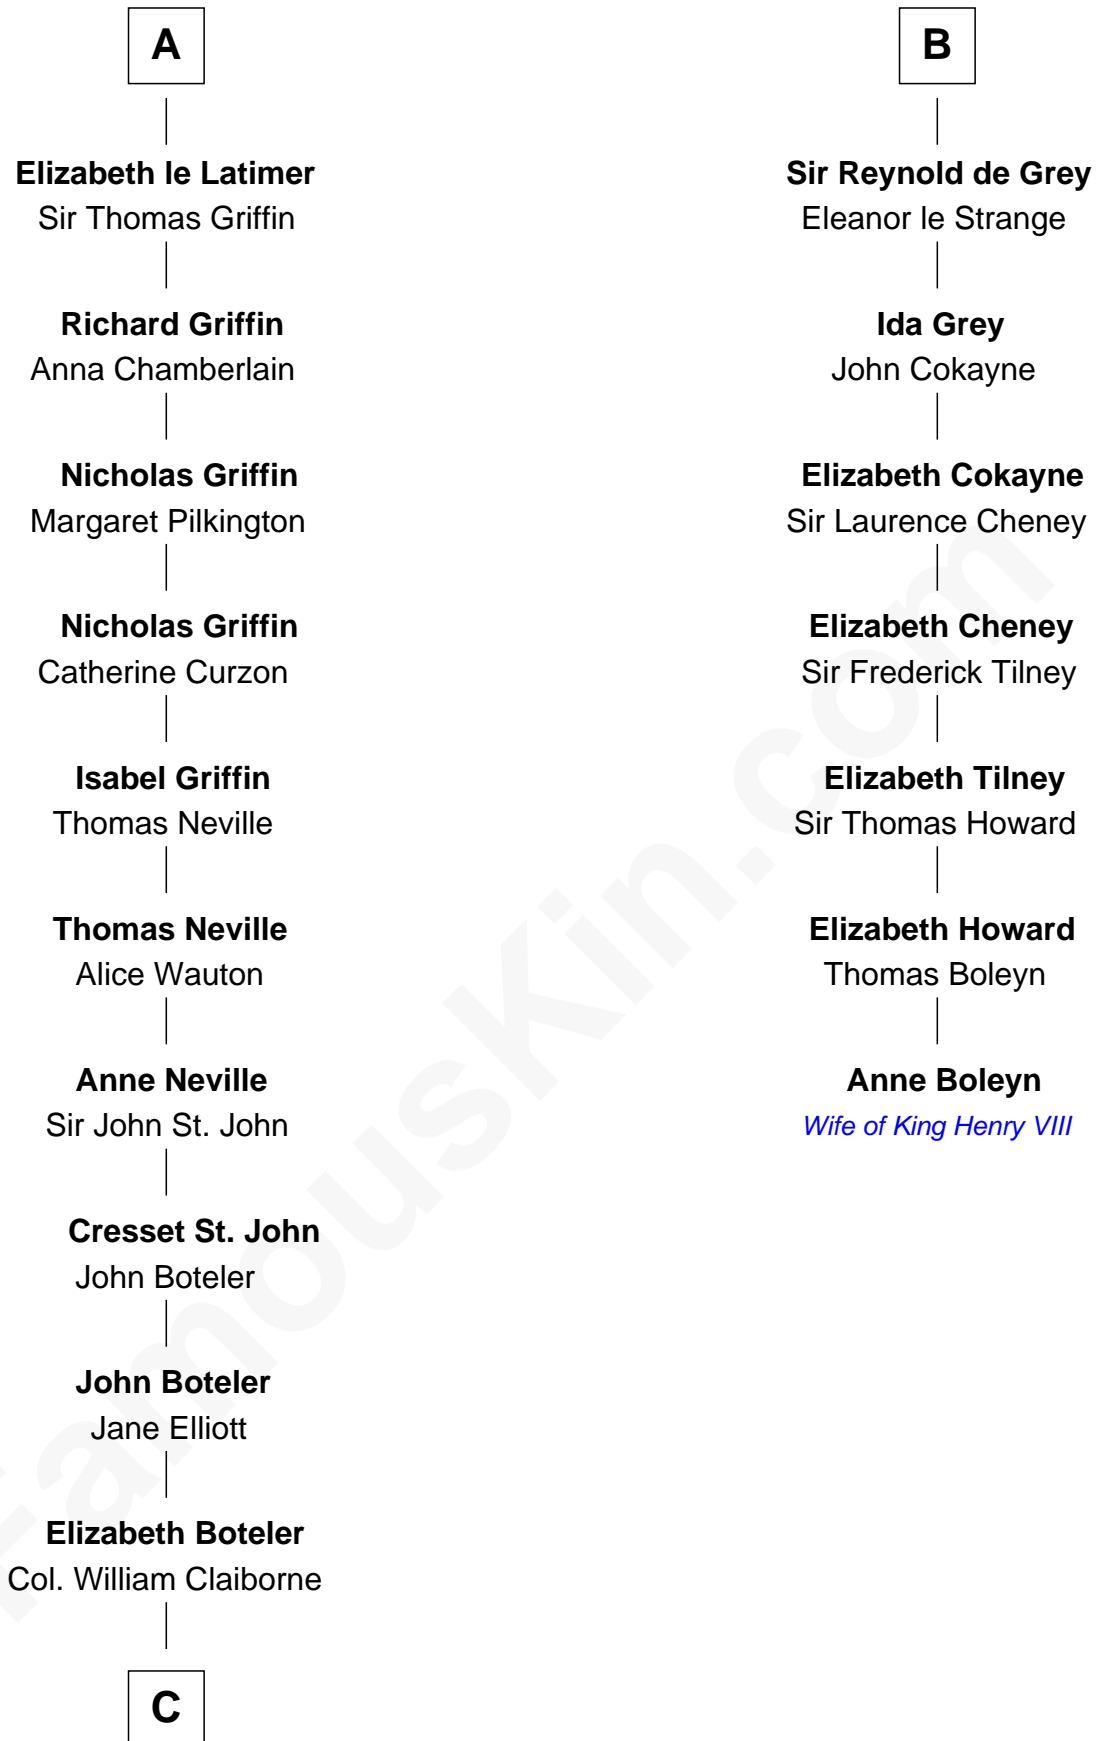

**FamousKin.com**  
**Relationship Chart of**  
**William C. C. Claiborne**  
*1st Governor of Louisiana*

13th cousin 8 times removed of

**Anne Boleyn**  
*2nd Wife of King Henry VIII*

**C**

Thomas Claiborne

Sarah Fenn

Thomas Claiborne

Ann Fox

Nathaniel Claiborne

Jane Cole

William Claiborne

Mary Leigh

**William C. C. Claiborne**