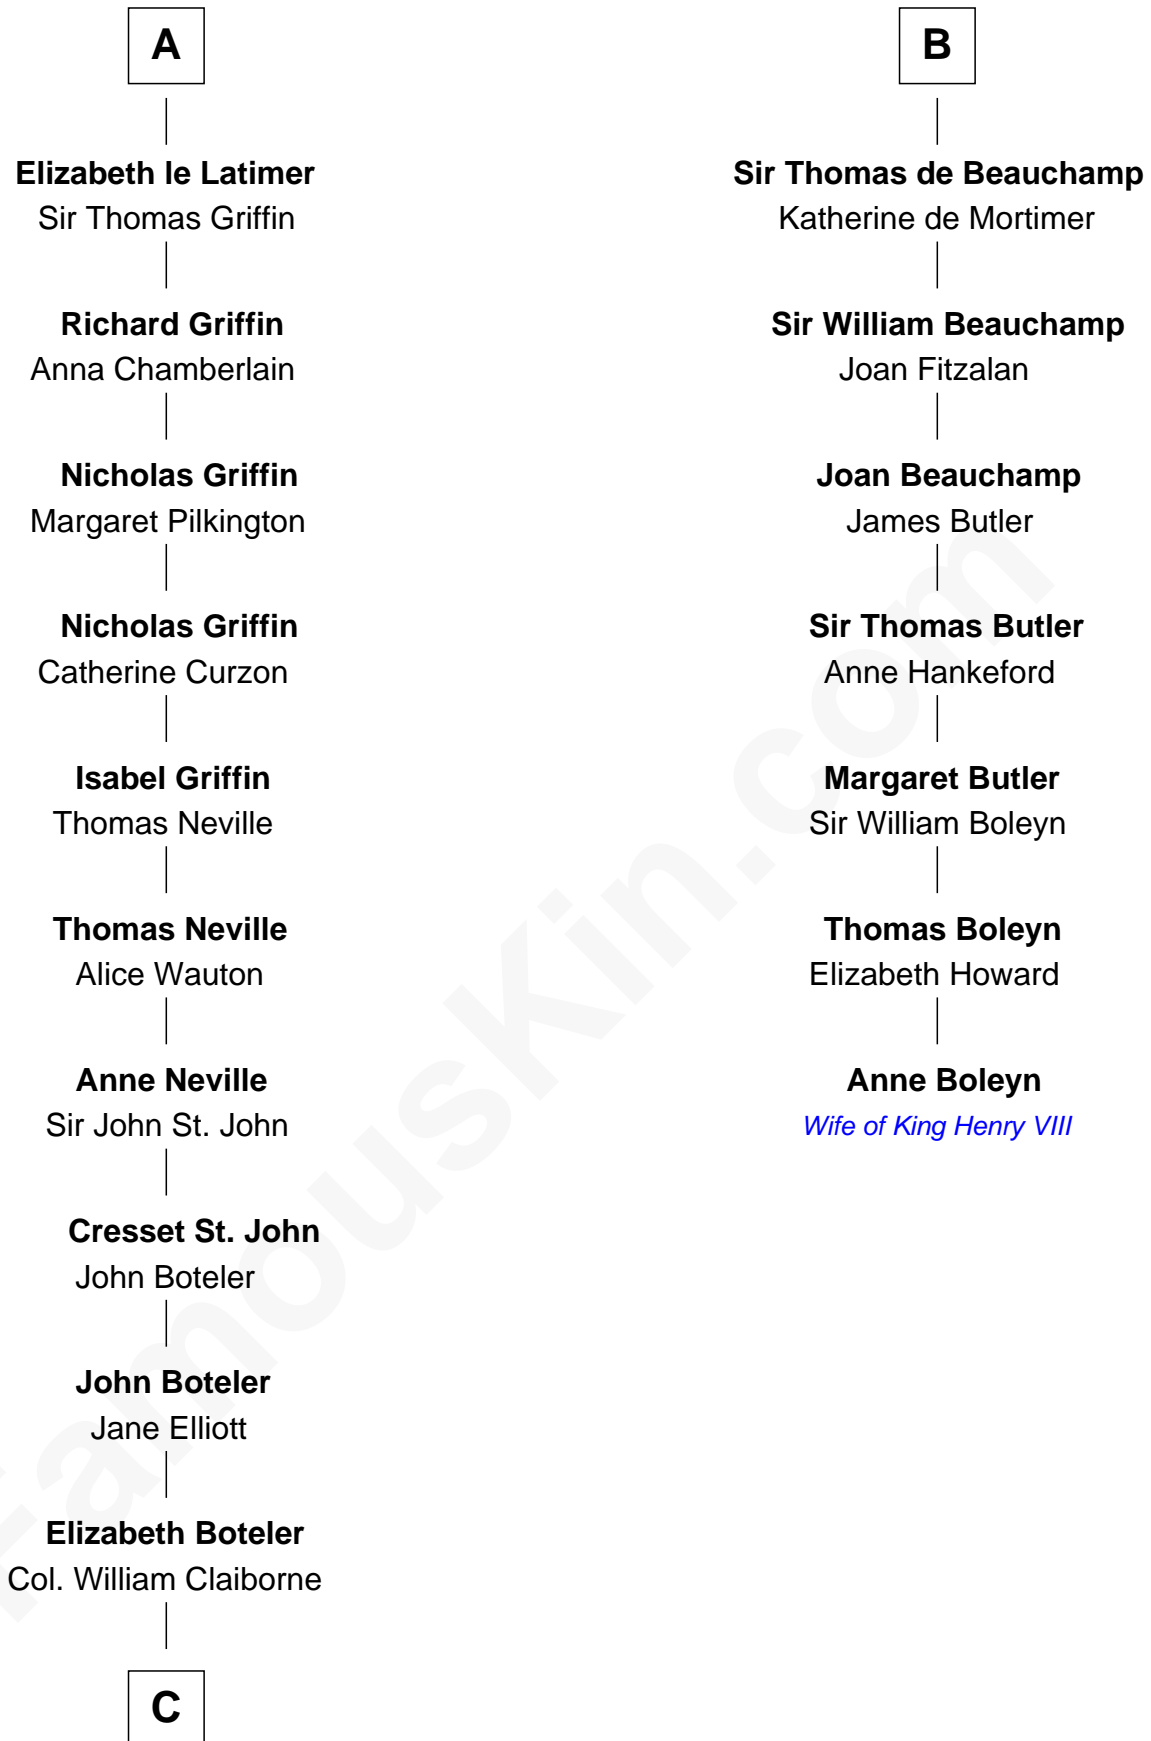

**FamousKin.com**  
**Relationship Chart of**  
**William C. C. Claiborne**  
*1st Governor of Louisiana*

13th cousin 8 times removed of

**Anne Boleyn**  
*2nd Wife of King Henry VIII*

**Hugh I of Vermandois**  
 Adèle of Vermandois

**C**

Thomas Claiborne

Sarah Fenn

Thomas Claiborne

Ann Fox

Nathaniel Claiborne

Jane Cole

William Claiborne

Mary Leigh

**William C. C. Claiborne**

*1st Governor of Louisiana*

FamousKin.com