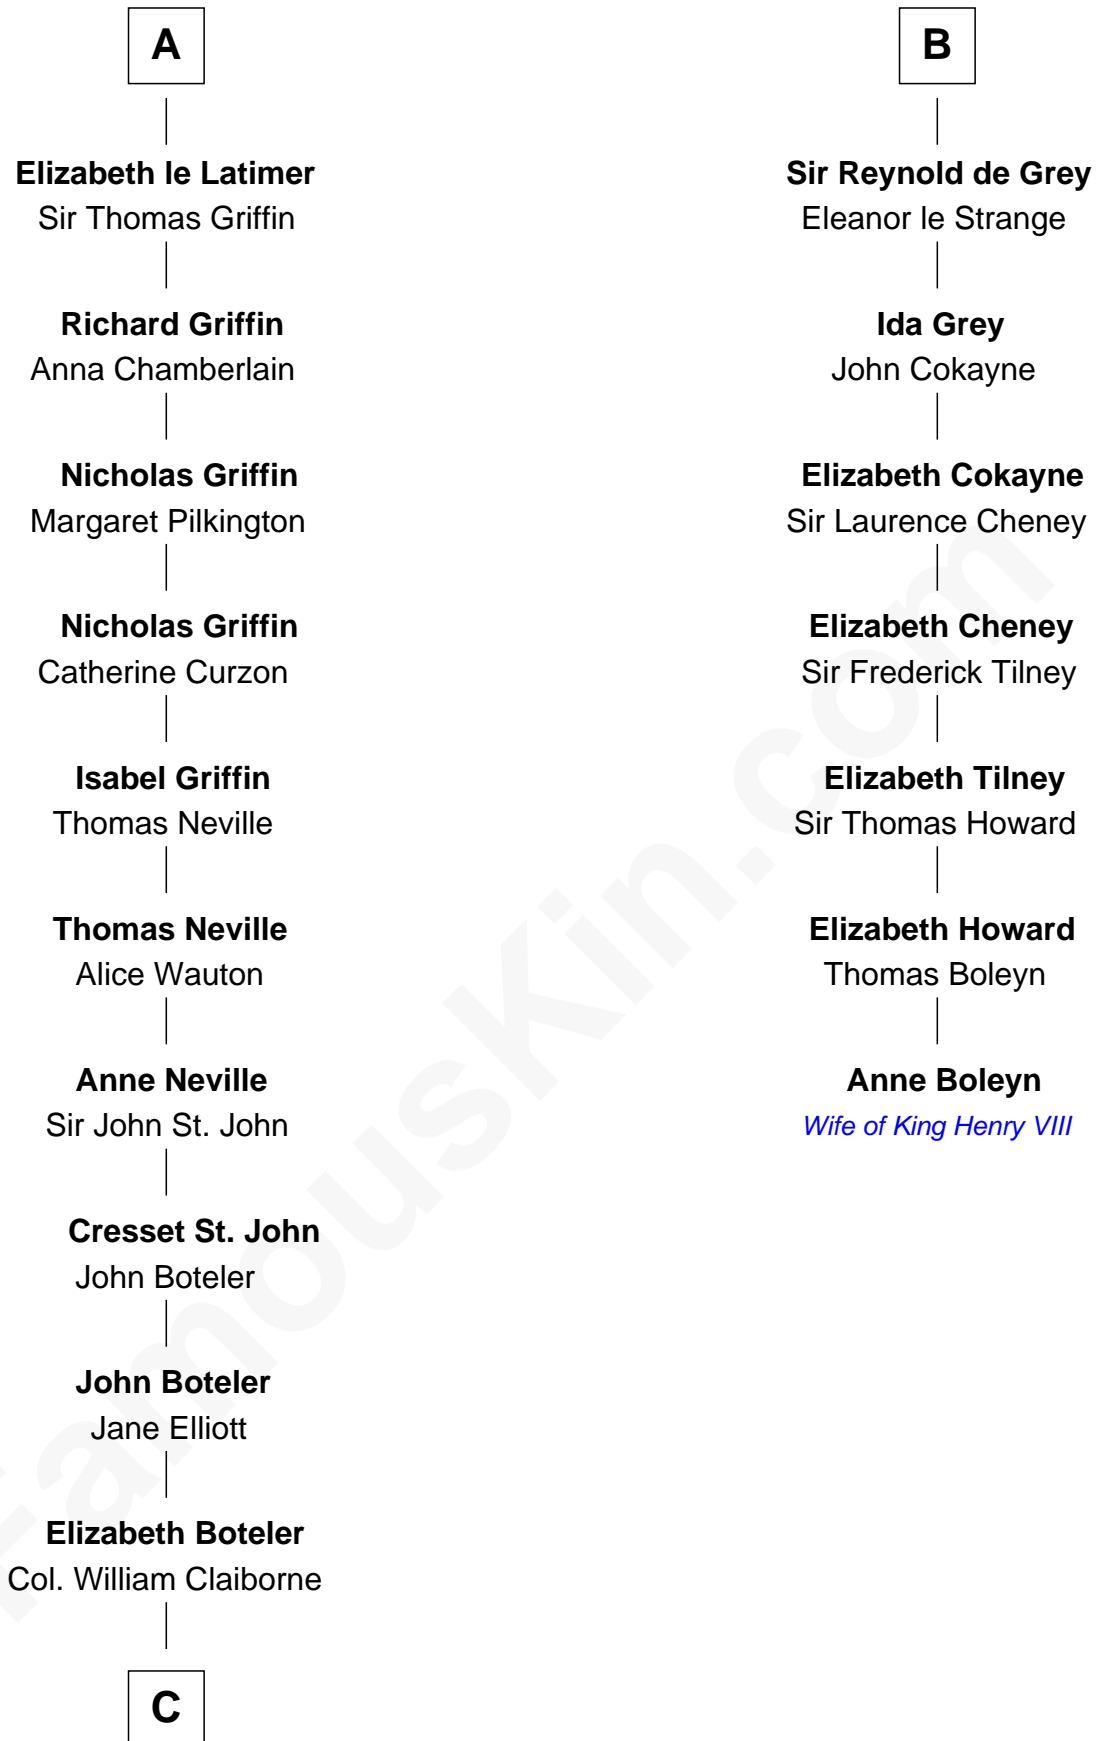

**FamousKin.com**  
**Relationship Chart of**  
**William C. C. Claiborne**  
*1st Governor of Louisiana*

**13th cousin 8 times removed of**  
**Anne Boleyn**  
*2nd Wife of King Henry VIII*

**Waltheof II of Northumbria**  
 Judith of Lens

**Maud of Northumberland**  
 David I, King of Scotland

**Henry of Huntingdon**  
 Ada de Warenne

**David of Huntingdon**  
 Maud of Chester

**Ada of Huntingdon**  
 Sir Henry de Hastings

**Sir Henry de Hastings**  
 Joan de Cantilupe

**Lora de Hastings**  
 Thomas Latimer

**Sir Warin le Latimer**  
 Catherine de la Warre

**A**

**Maud of Northumberland**  
 David I, King of Scotland

**Henry of Huntingdon**  
 Ada de Warenne

**David of Huntingdon**  
 Maud of Chester

**Ada of Huntingdon**  
 Sir Henry de Hastings

**Sir Henry de Hastings**  
 Joan de Cantilupe

**Sir John de Hastings**  
 Isabel de Valence

**Elizabeth de Hastings**  
 Sir Roger de Grey

**B**

**C**

Thomas Claiborne