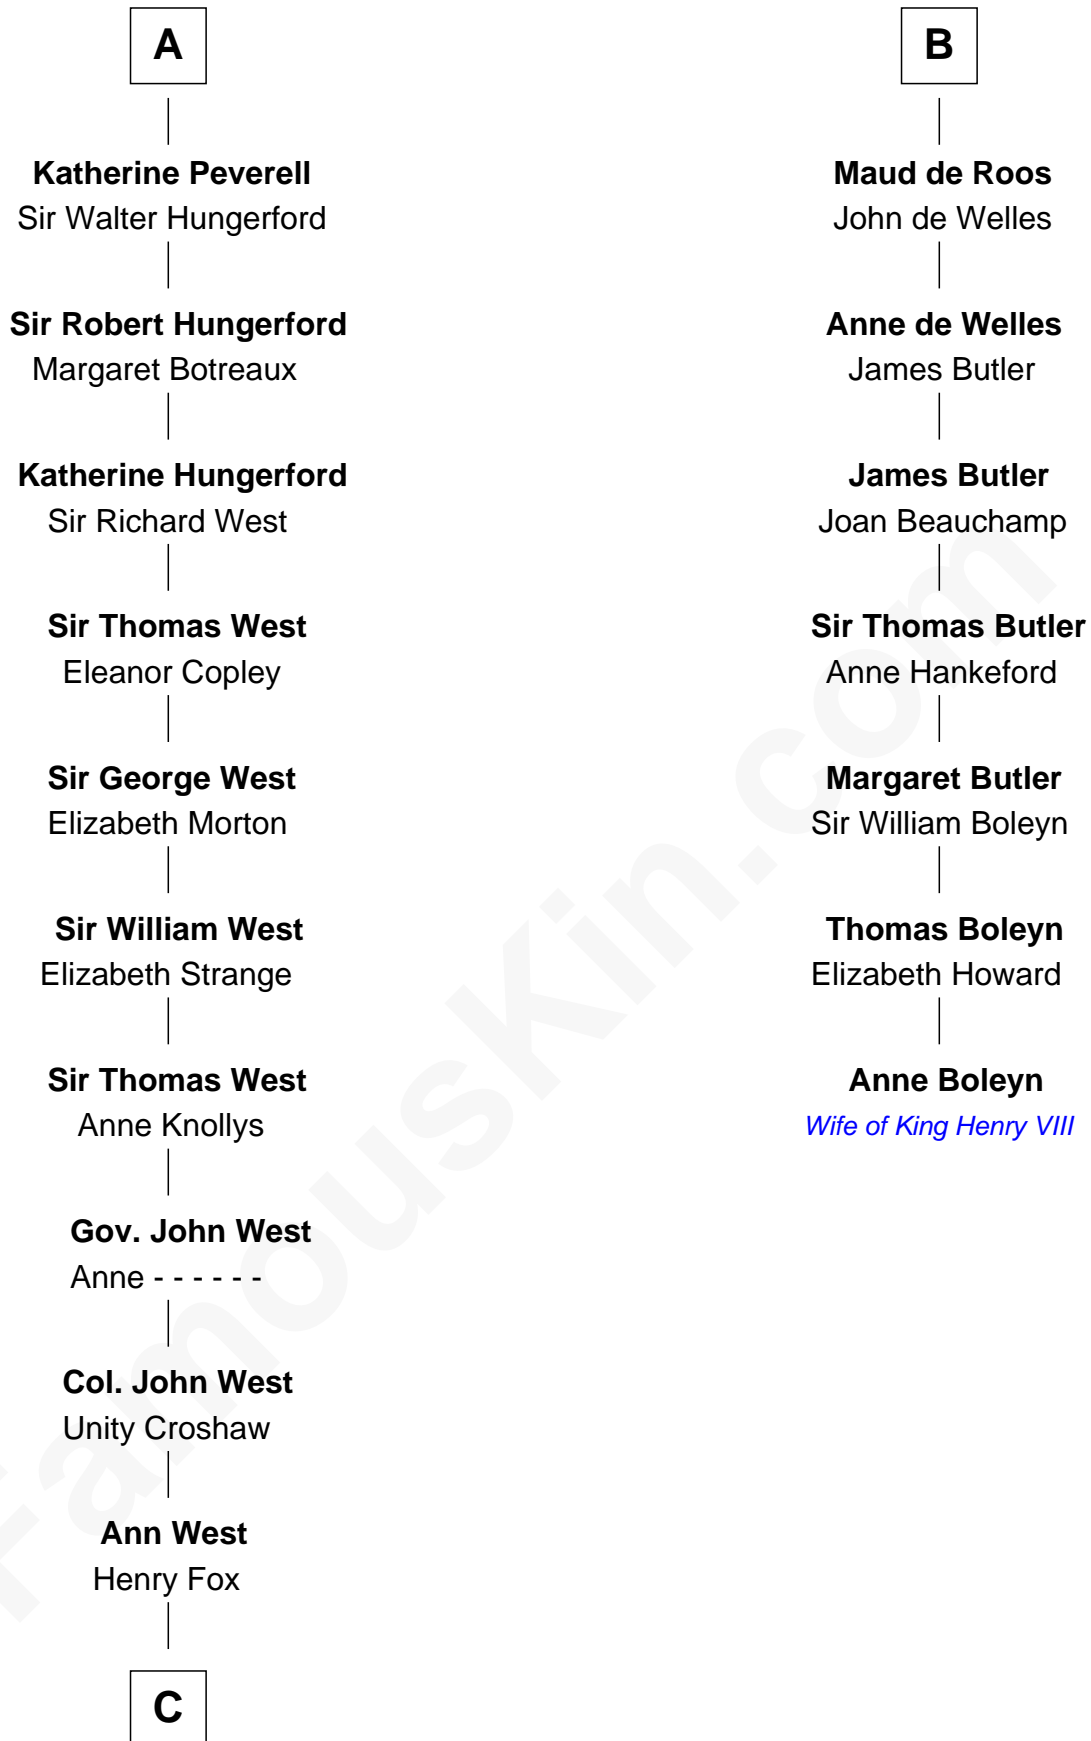

FamousKin.com
Relationship Chart of
William C. C. Claiborne
1st Governor of Louisiana

13th cousin 7 times removed of

Anne Boleyn
2nd Wife of King Henry VIII

C

—
Ann Fox

Thomas Claiborne

—
Nathaniel Claiborne

Jane Cole

—
William Claiborne

Mary Leigh

—
William C. C. Claiborne

1st Governor of Louisiana

FamousKin.com