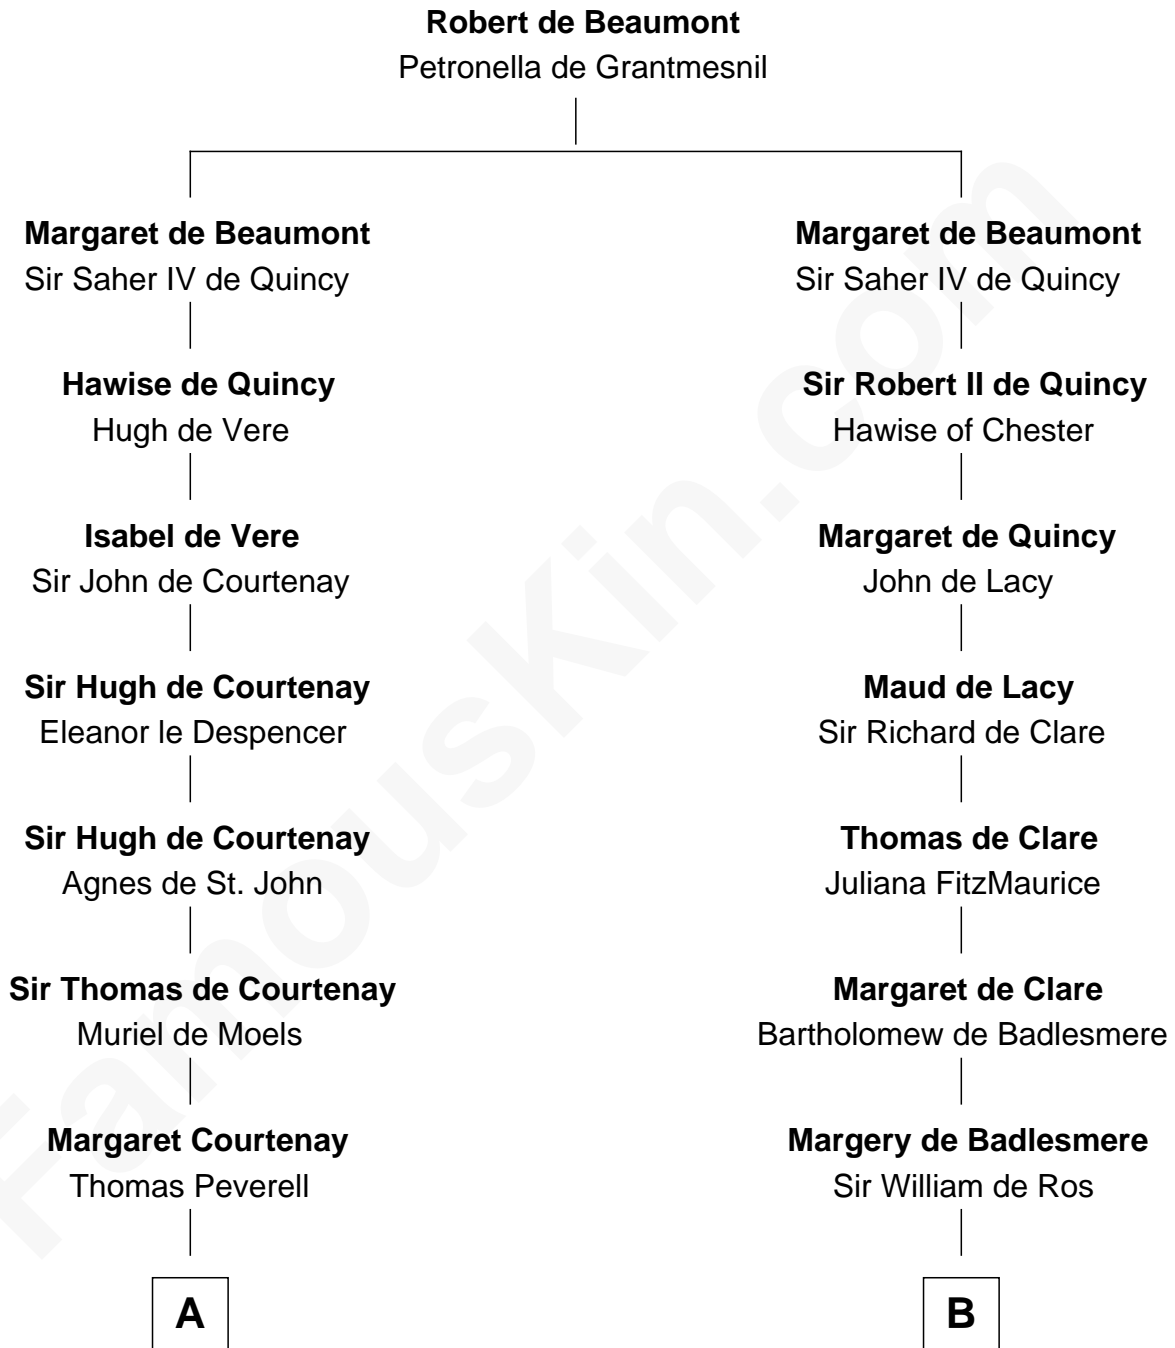

FamousKin.com
Relationship Chart of
William C. C. Claiborne
1st Governor of Louisiana

13th cousin 7 times removed of

Anne Boleyn
2nd Wife of King Henry VIII

C

—
Ann Fox

Thomas Claiborne

—
Nathaniel Claiborne

Jane Cole

—
William Claiborne

Mary Leigh

—
William C. C. Claiborne

1st Governor of Louisiana

FamousKin.com