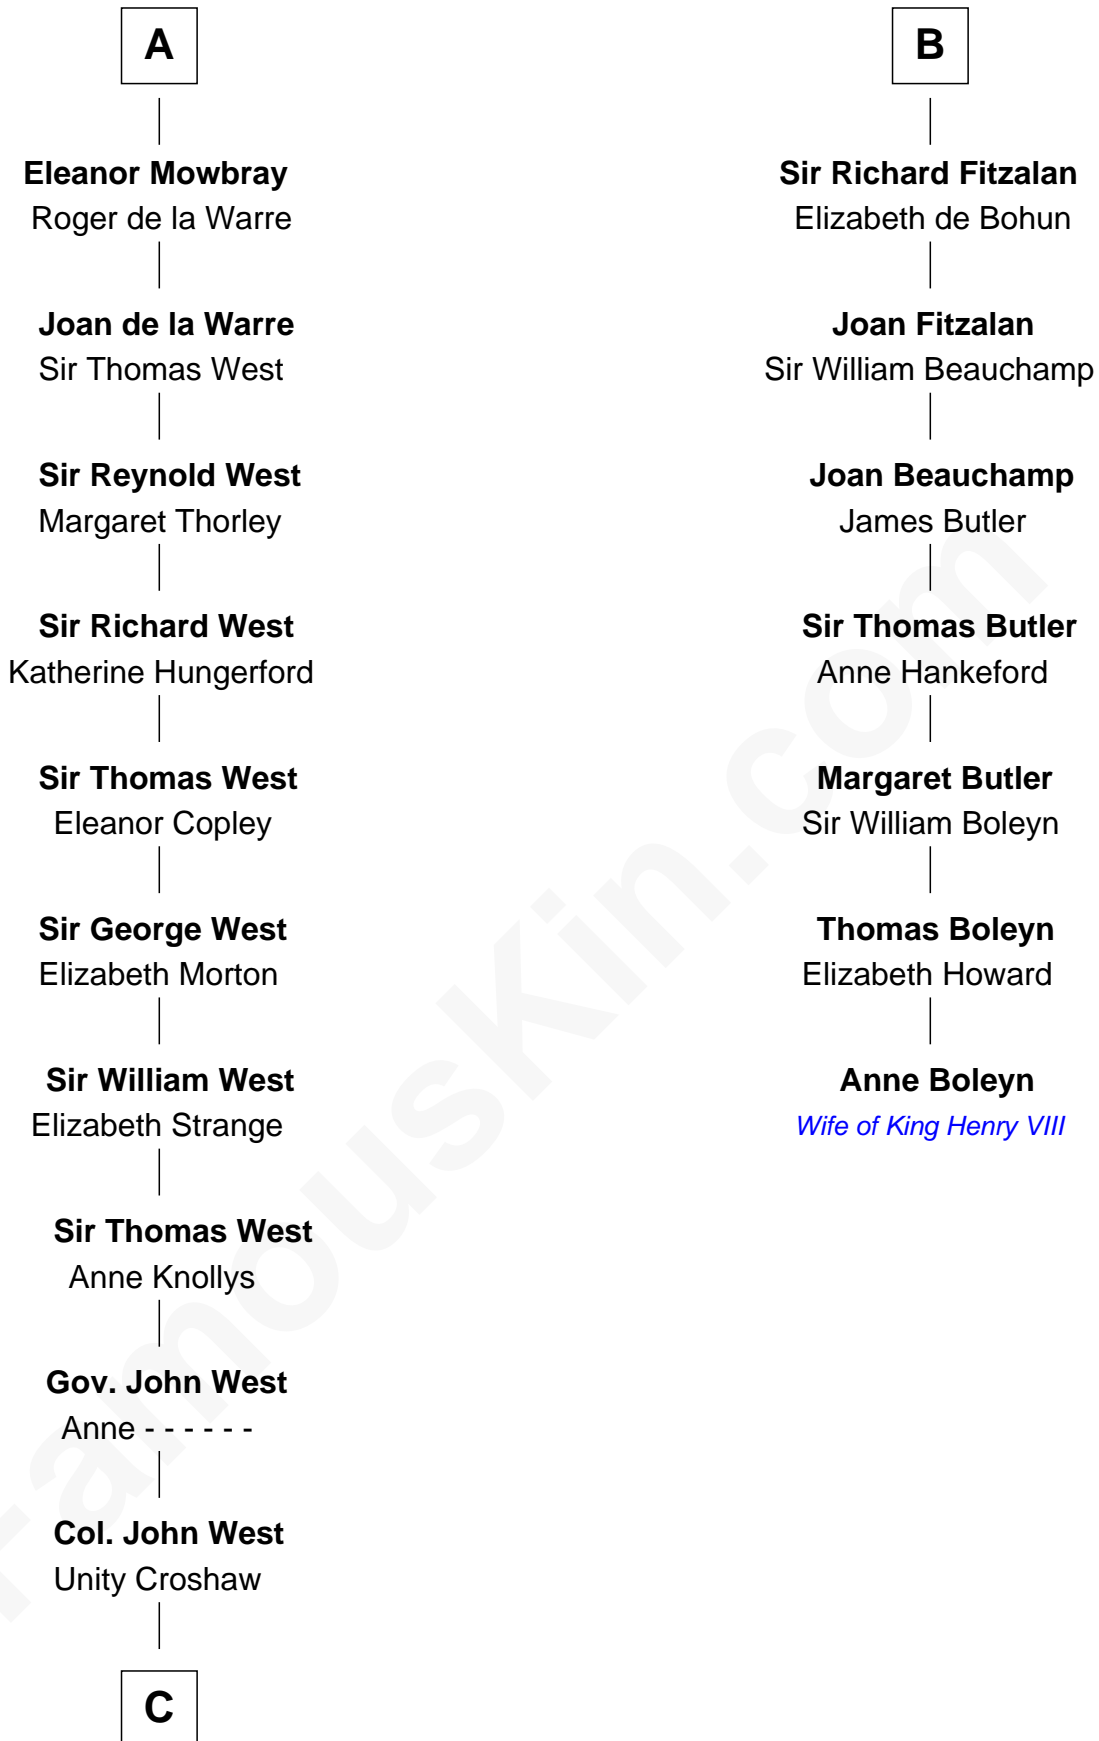

FamousKin.com
Relationship Chart of
William C. C. Claiborne
1st Governor of Louisiana

13th cousin 8 times removed of
Anne Boleyn
2nd Wife of King Henry VIII

C

—
Ann West

Henry Fox

—
Ann Fox

Thomas Claiborne

—
Nathaniel Claiborne

Jane Cole

—
William Claiborne

Mary Leigh

—
William C. C. Claiborne

1st Governor of Louisiana

FamousKin.com