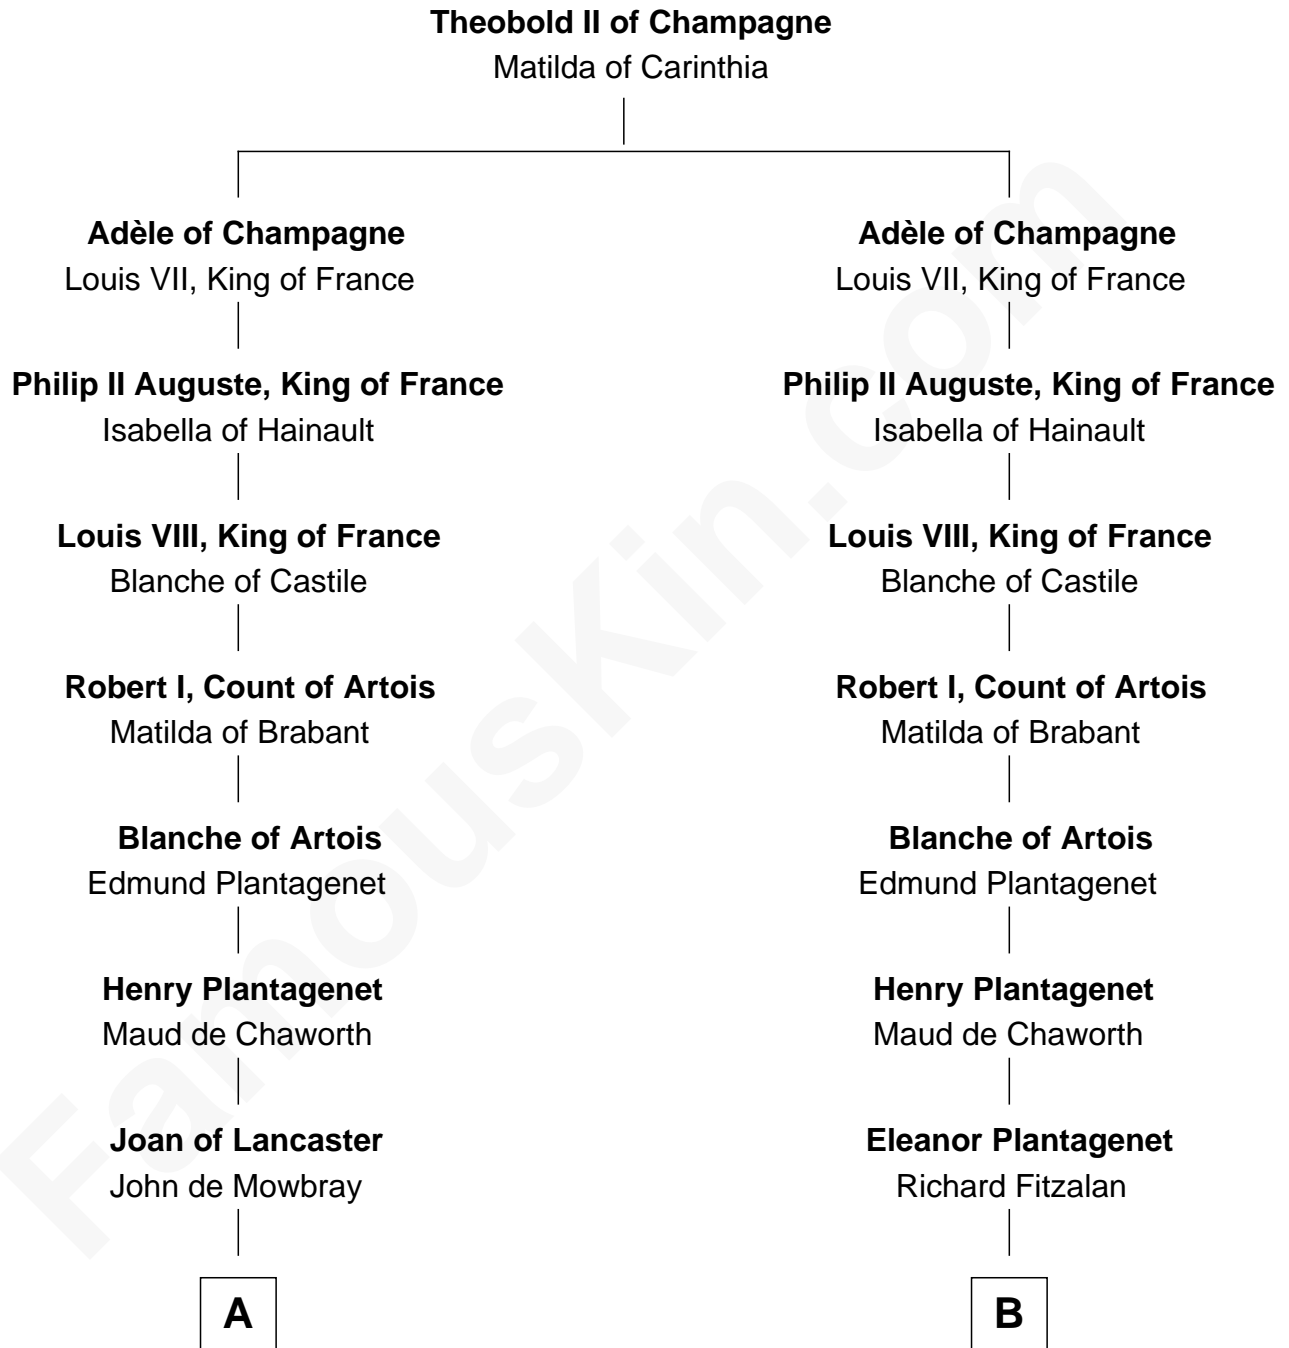

FamousKin.com
Relationship Chart of
William C. C. Claiborne
1st Governor of Louisiana

13th cousin 8 times removed of
Anne Boleyn
2nd Wife of King Henry VIII

C

—
Ann West

Henry Fox

—
Ann Fox

Thomas Claiborne

—
Nathaniel Claiborne

Jane Cole

—
William Claiborne

Mary Leigh

—
William C. C. Claiborne

1st Governor of Louisiana

FamousKin.com