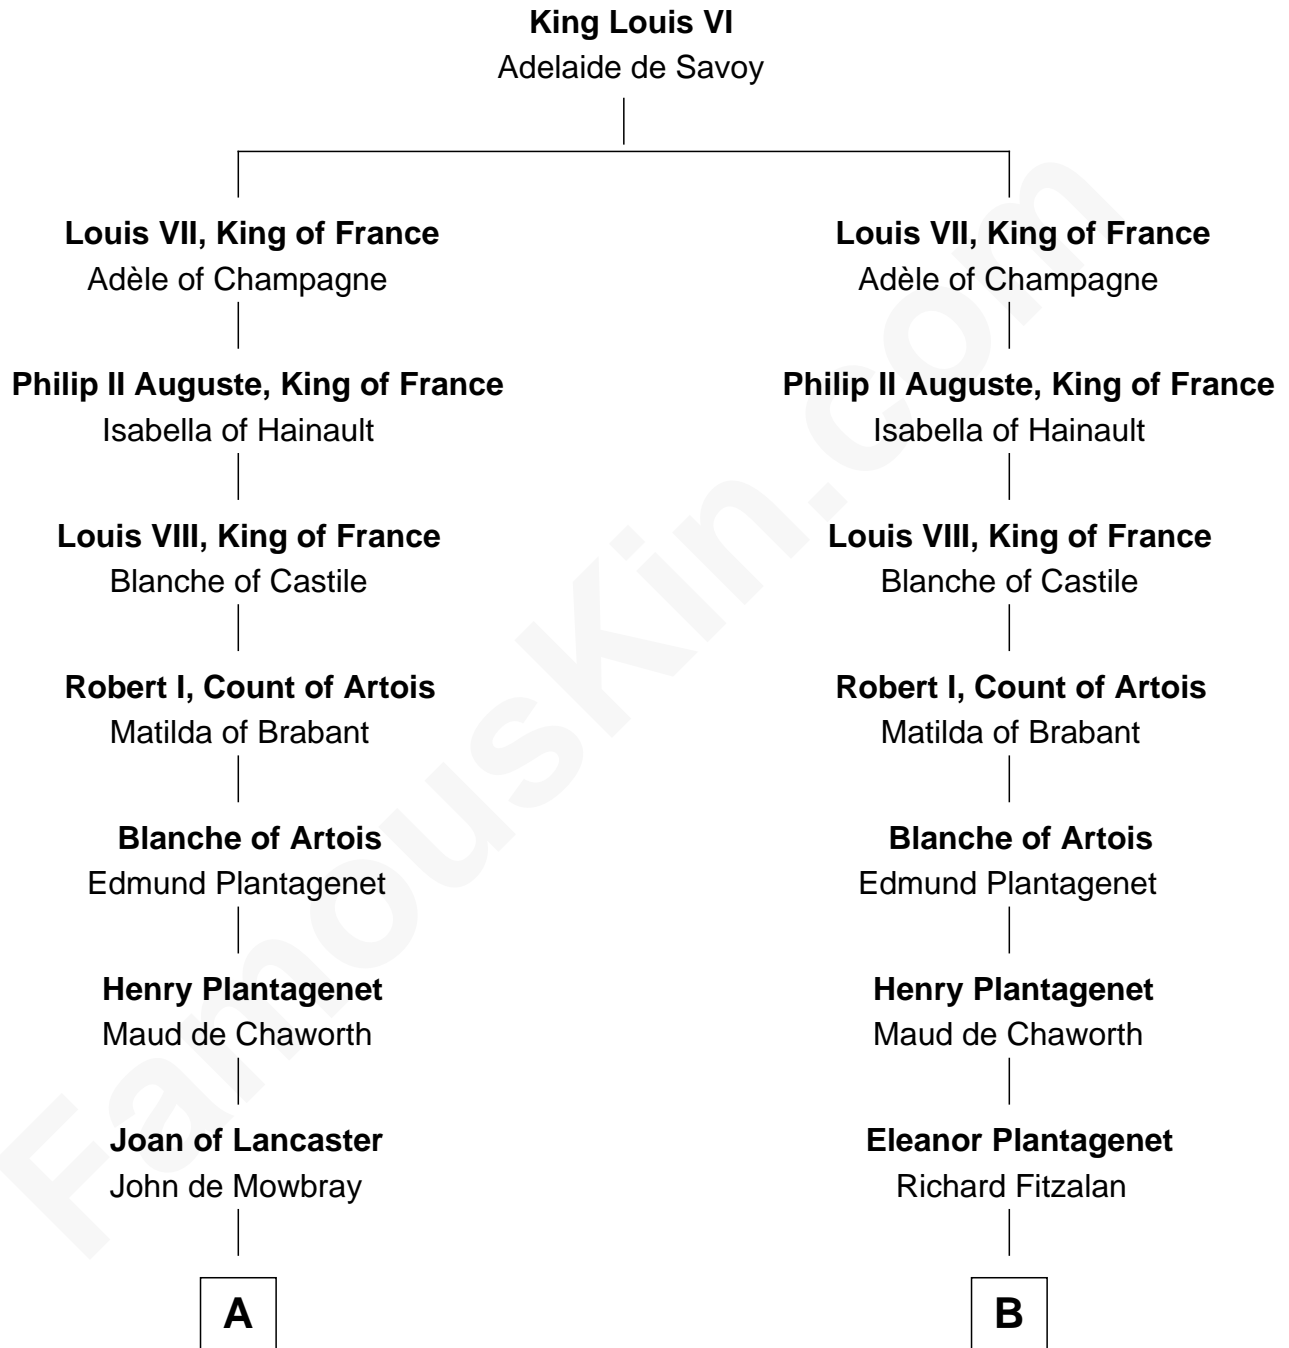

**FamousKin.com**  
**Relationship Chart of**  
**William C. C. Claiborne**  
*1st Governor of Louisiana*

**13th cousin 8 times removed of**

**Anne Boleyn**  
*2nd Wife of King Henry VIII*

**C**

—  
**Ann West**

Henry Fox

—  
**Ann Fox**

Thomas Claiborne

—  
**Nathaniel Claiborne**

Jane Cole

—  
**William Claiborne**

Mary Leigh

—  
**William C. C. Claiborne**

*1st Governor of Louisiana*