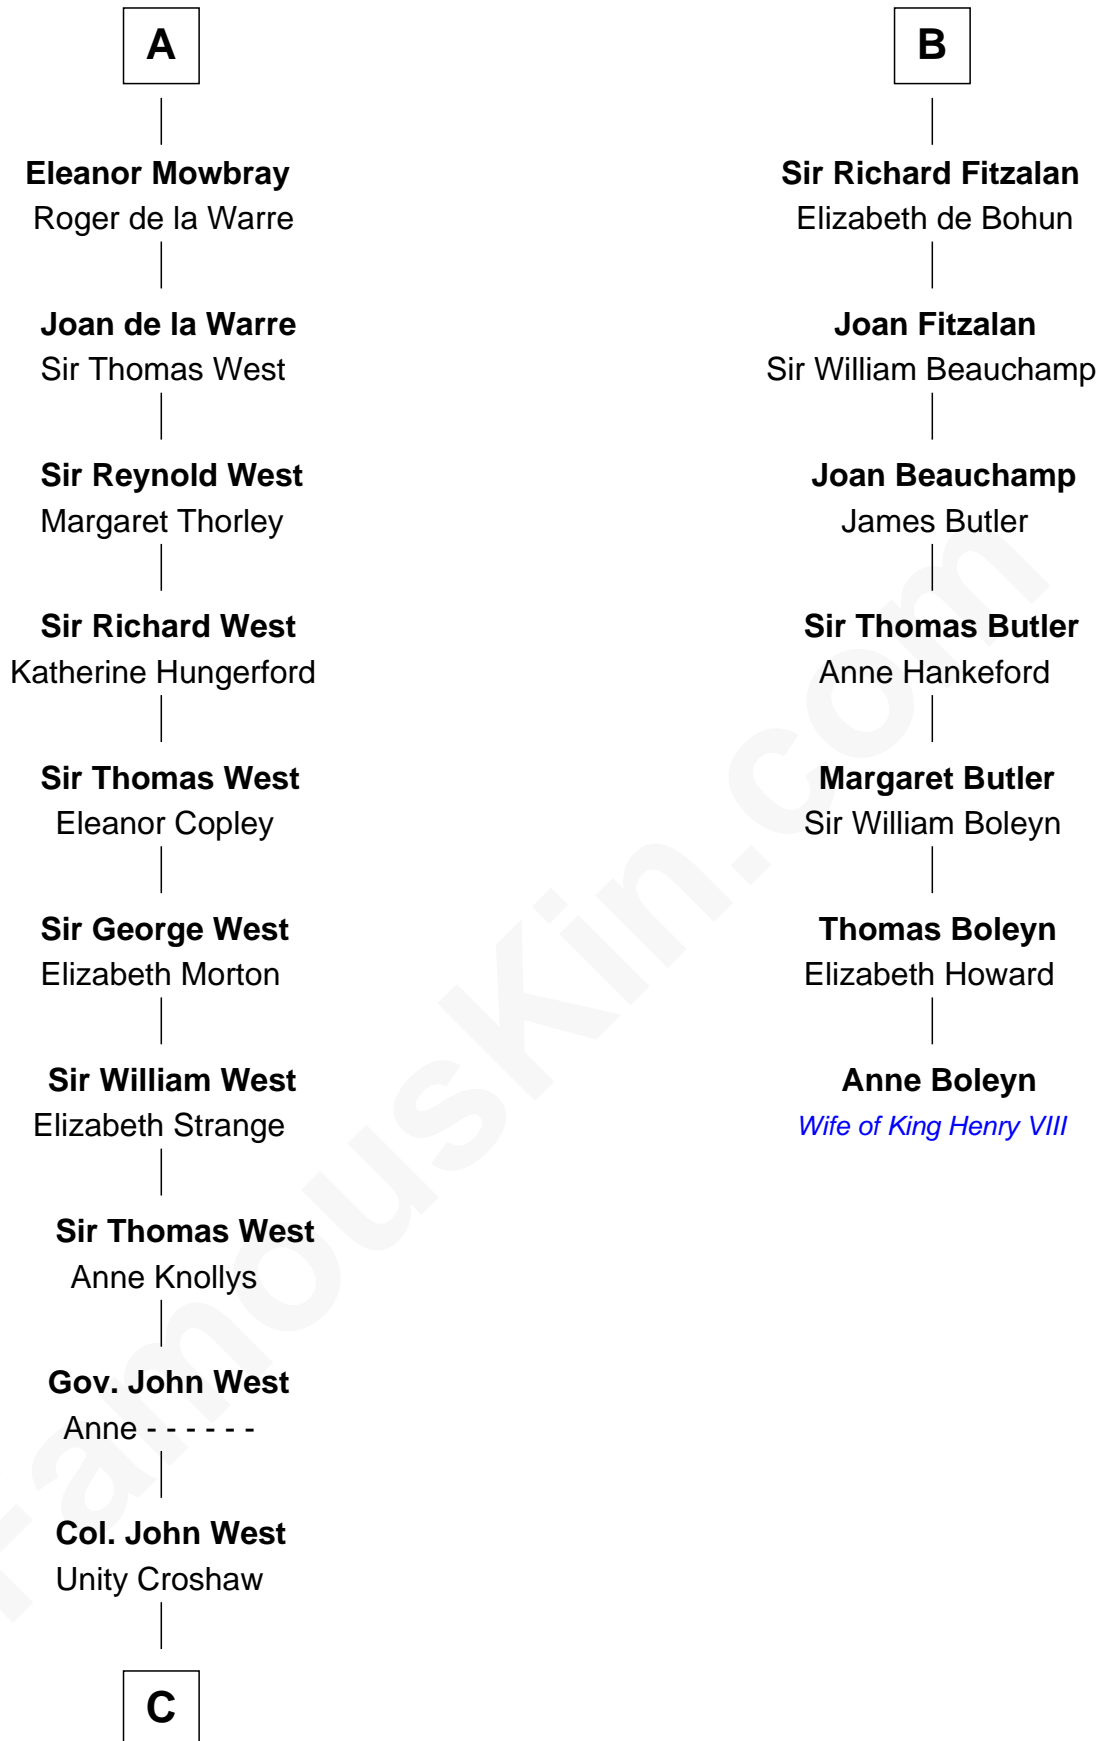

**FamousKin.com**  
**Relationship Chart of**  
**William C. C. Claiborne**  
*1st Governor of Louisiana*

**13th cousin 8 times removed of**

**Anne Boleyn**  
*2nd Wife of King Henry VIII*

**C**

—  
**Ann West**

Henry Fox

—  
**Ann Fox**

Thomas Claiborne

—  
**Nathaniel Claiborne**

Jane Cole

—  
**William Claiborne**

Mary Leigh

—  
**William C. C. Claiborne**

*1st Governor of Louisiana*