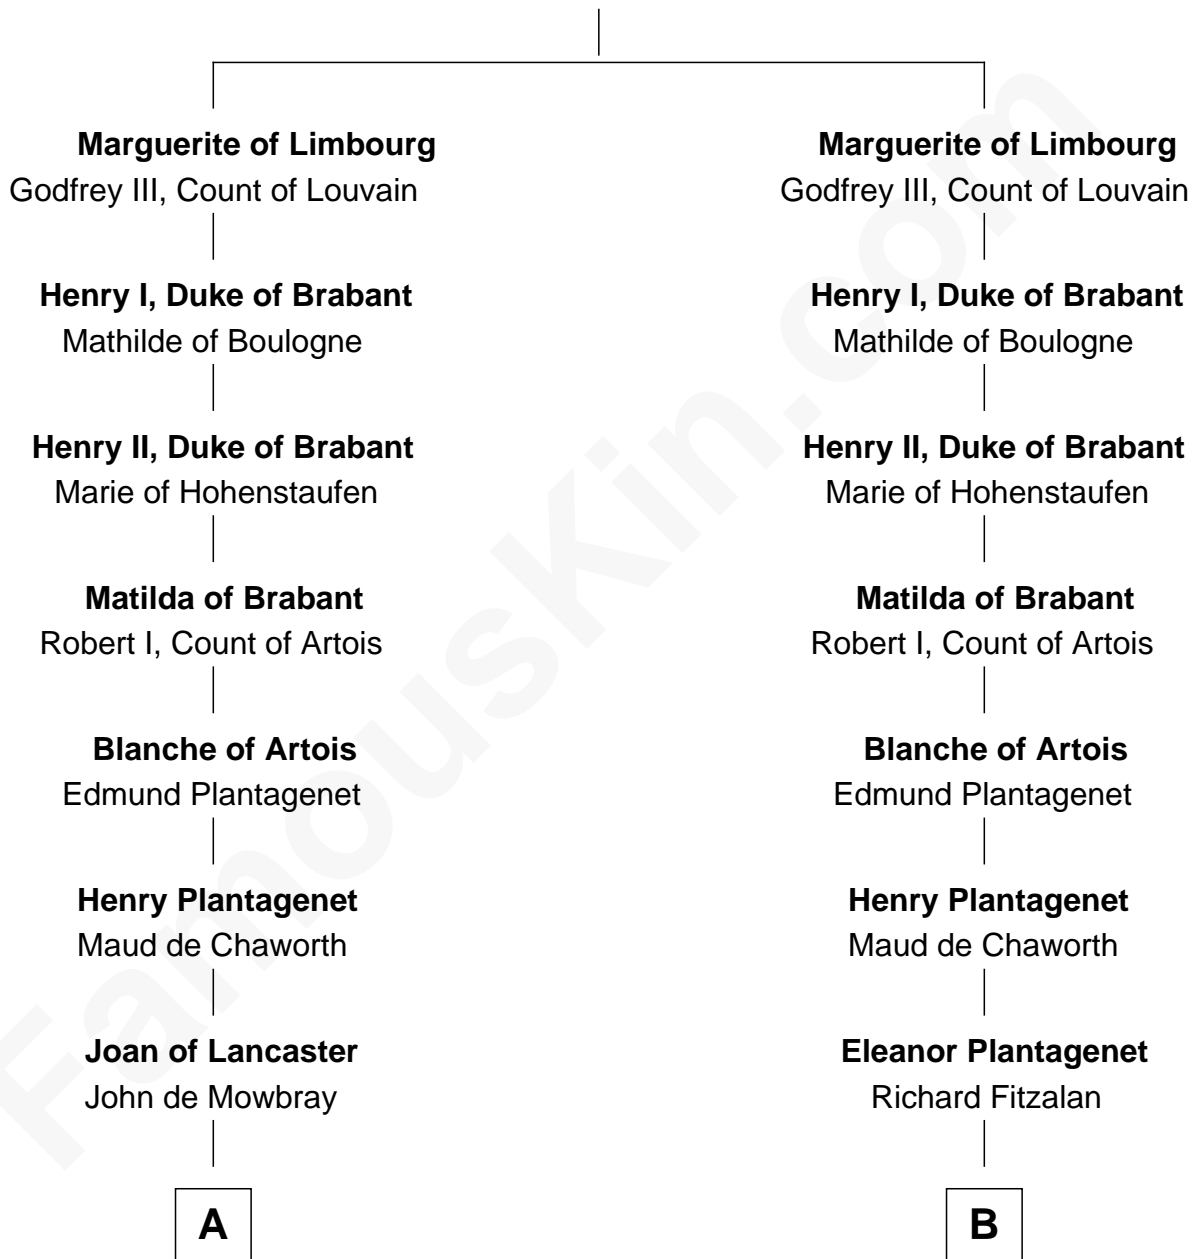

FamousKin.com
Relationship Chart of
William C. C. Claiborne
1st Governor of Louisiana

13th cousin 8 times removed of
Anne Boleyn
2nd Wife of King Henry VIII

Henry II, Duke of Limbourg

C

—
Ann West

Henry Fox

—
Ann Fox

Thomas Claiborne

—
Nathaniel Claiborne

Jane Cole

—
William Claiborne

Mary Leigh

—
William C. C. Claiborne

1st Governor of Louisiana