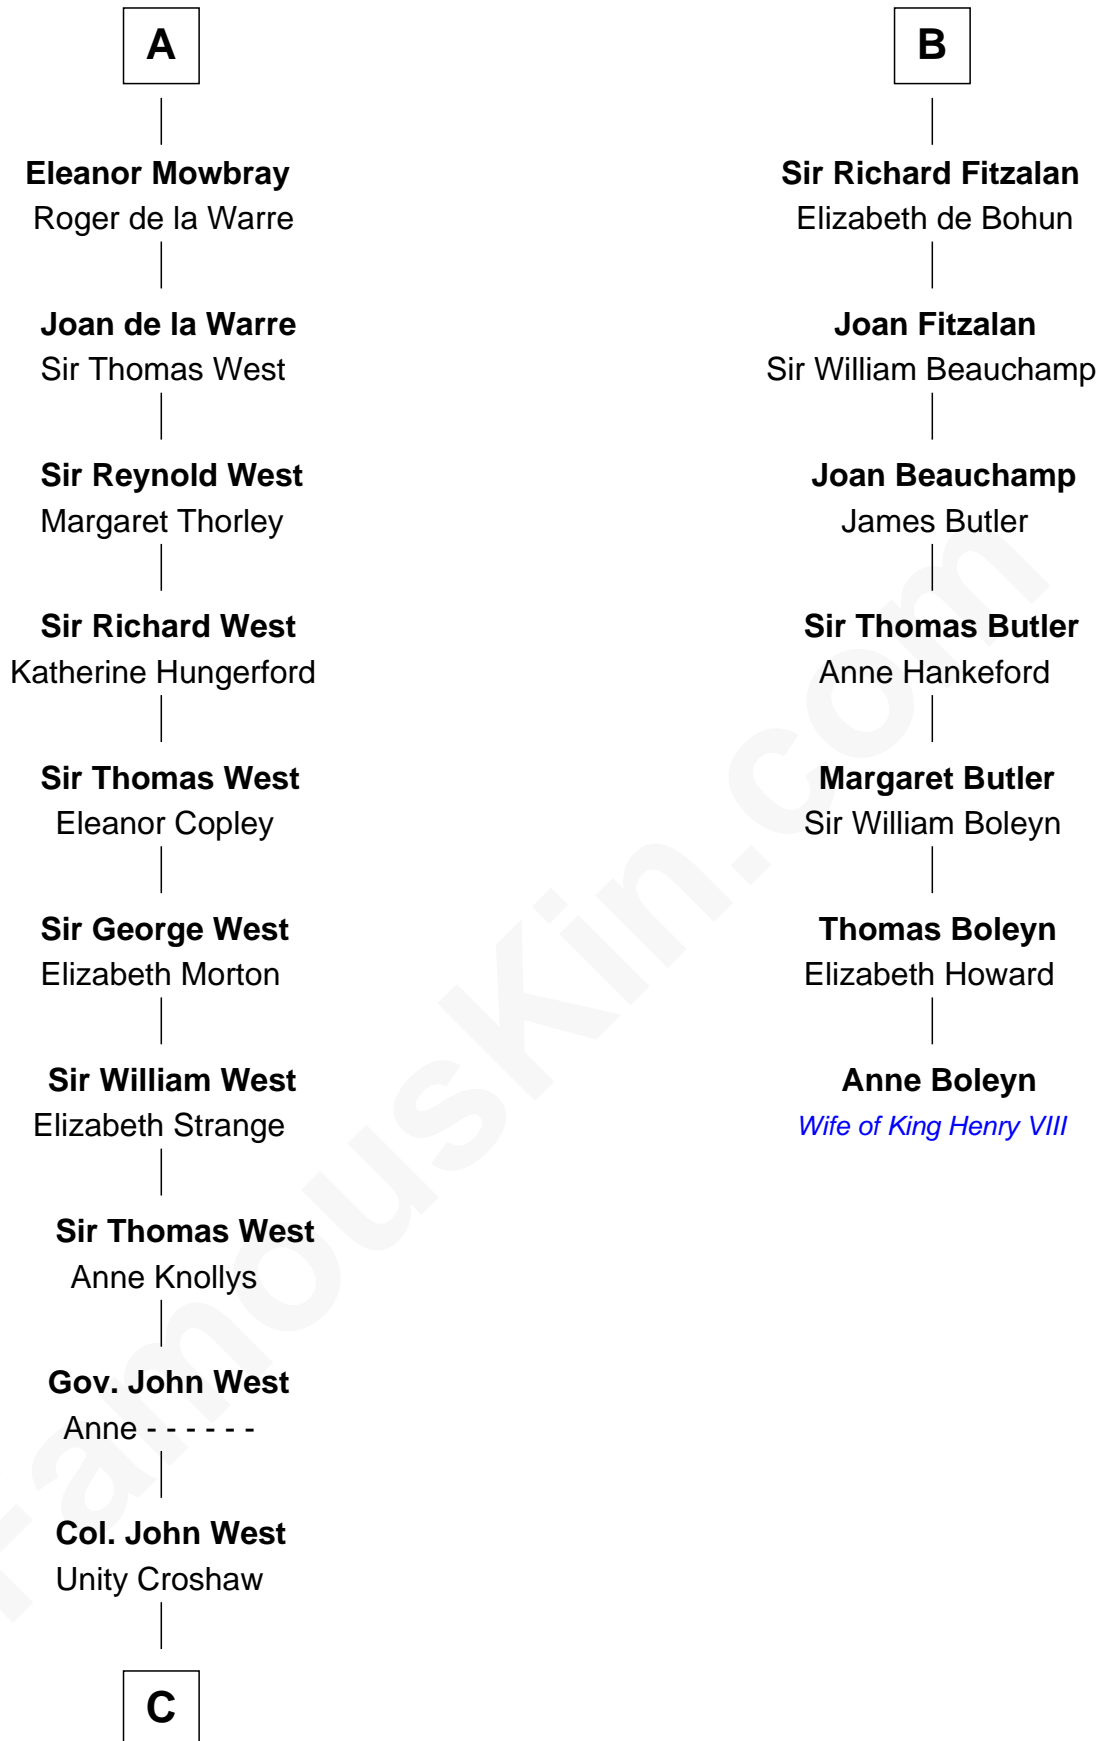

FamousKin.com
Relationship Chart of
William C. C. Claiborne
1st Governor of Louisiana

13th cousin 8 times removed of
Anne Boleyn
2nd Wife of King Henry VIII

Henry II, Duke of Limbourg

C

—
Ann West

Henry Fox

—
Ann Fox

Thomas Claiborne

—
Nathaniel Claiborne

Jane Cole

—
William Claiborne

Mary Leigh

—
William C. C. Claiborne

1st Governor of Louisiana