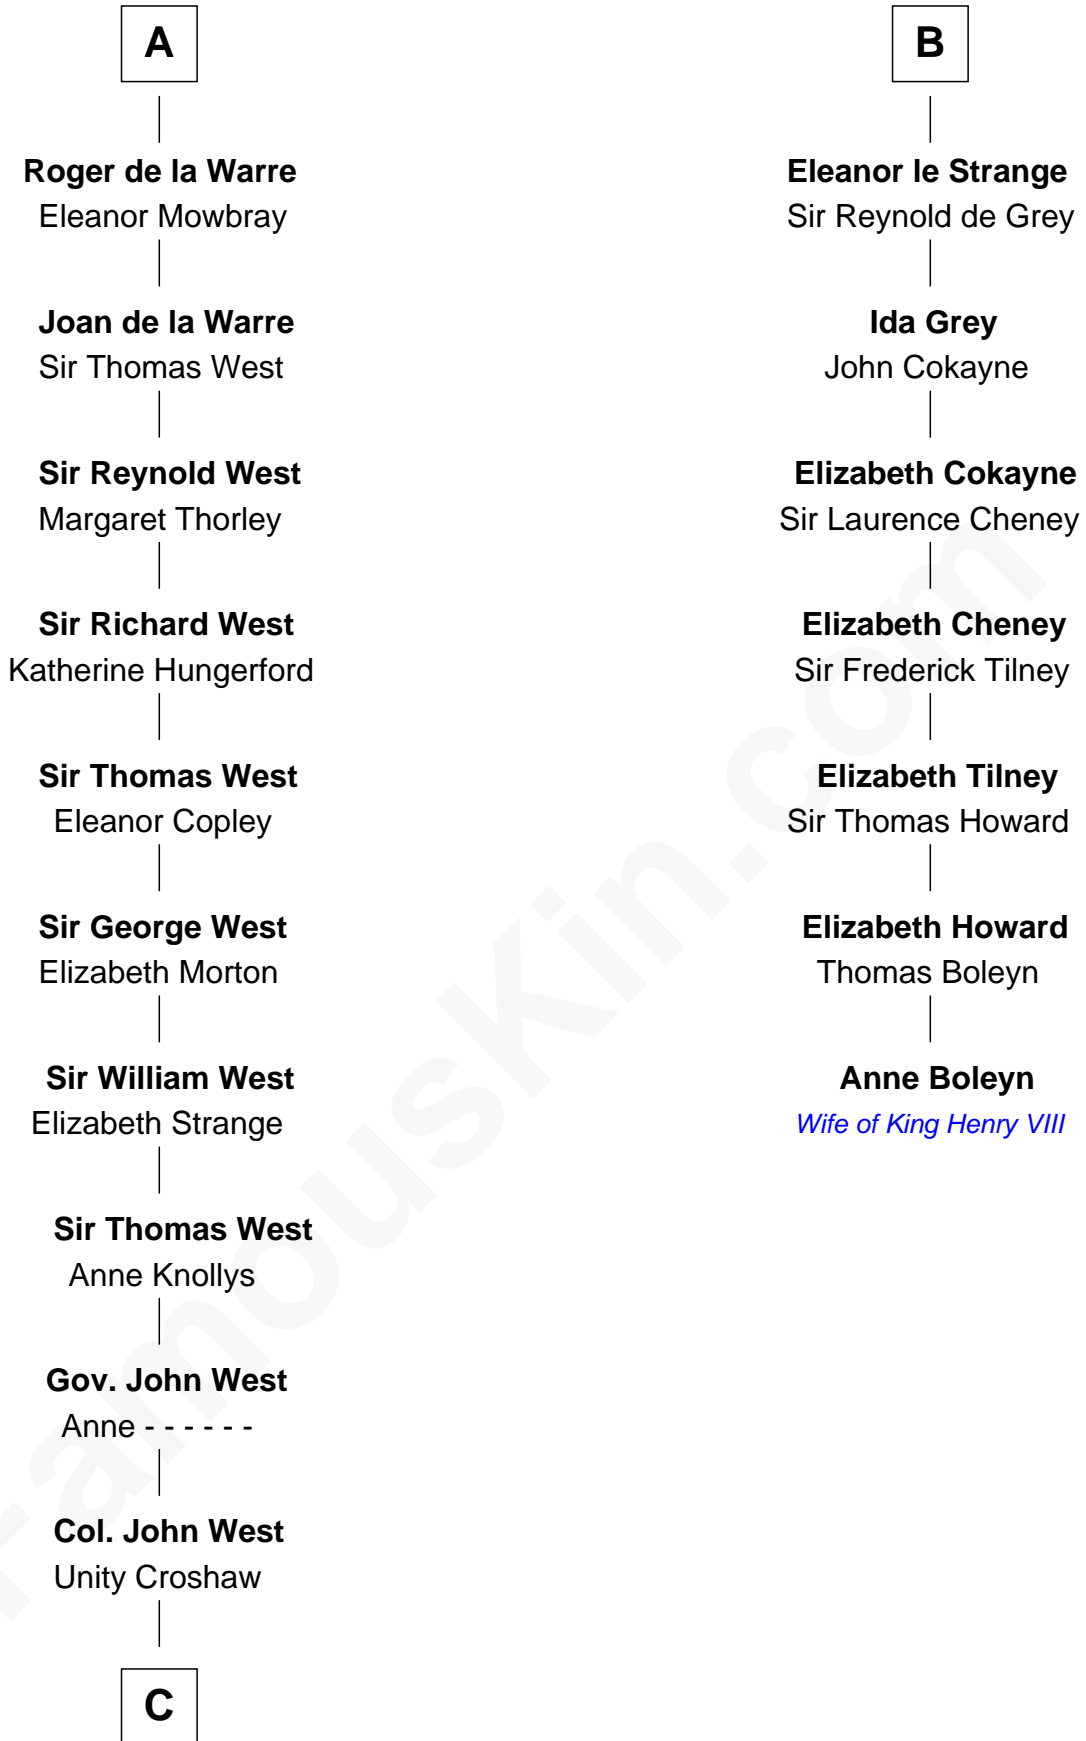

FamousKin.com
Relationship Chart of
William C. C. Claiborne
1st Governor of Louisiana

13th cousin 8 times removed of

Anne Boleyn
2nd Wife of King Henry VIII

Robert III de Vitre

C

Ann West

Henry Fox

Ann Fox

Thomas Claiborne

Nathaniel Claiborne

Jane Cole

William Claiborne

Mary Leigh

William C. C. Claiborne

1st Governor of Louisiana

FamousKin.com