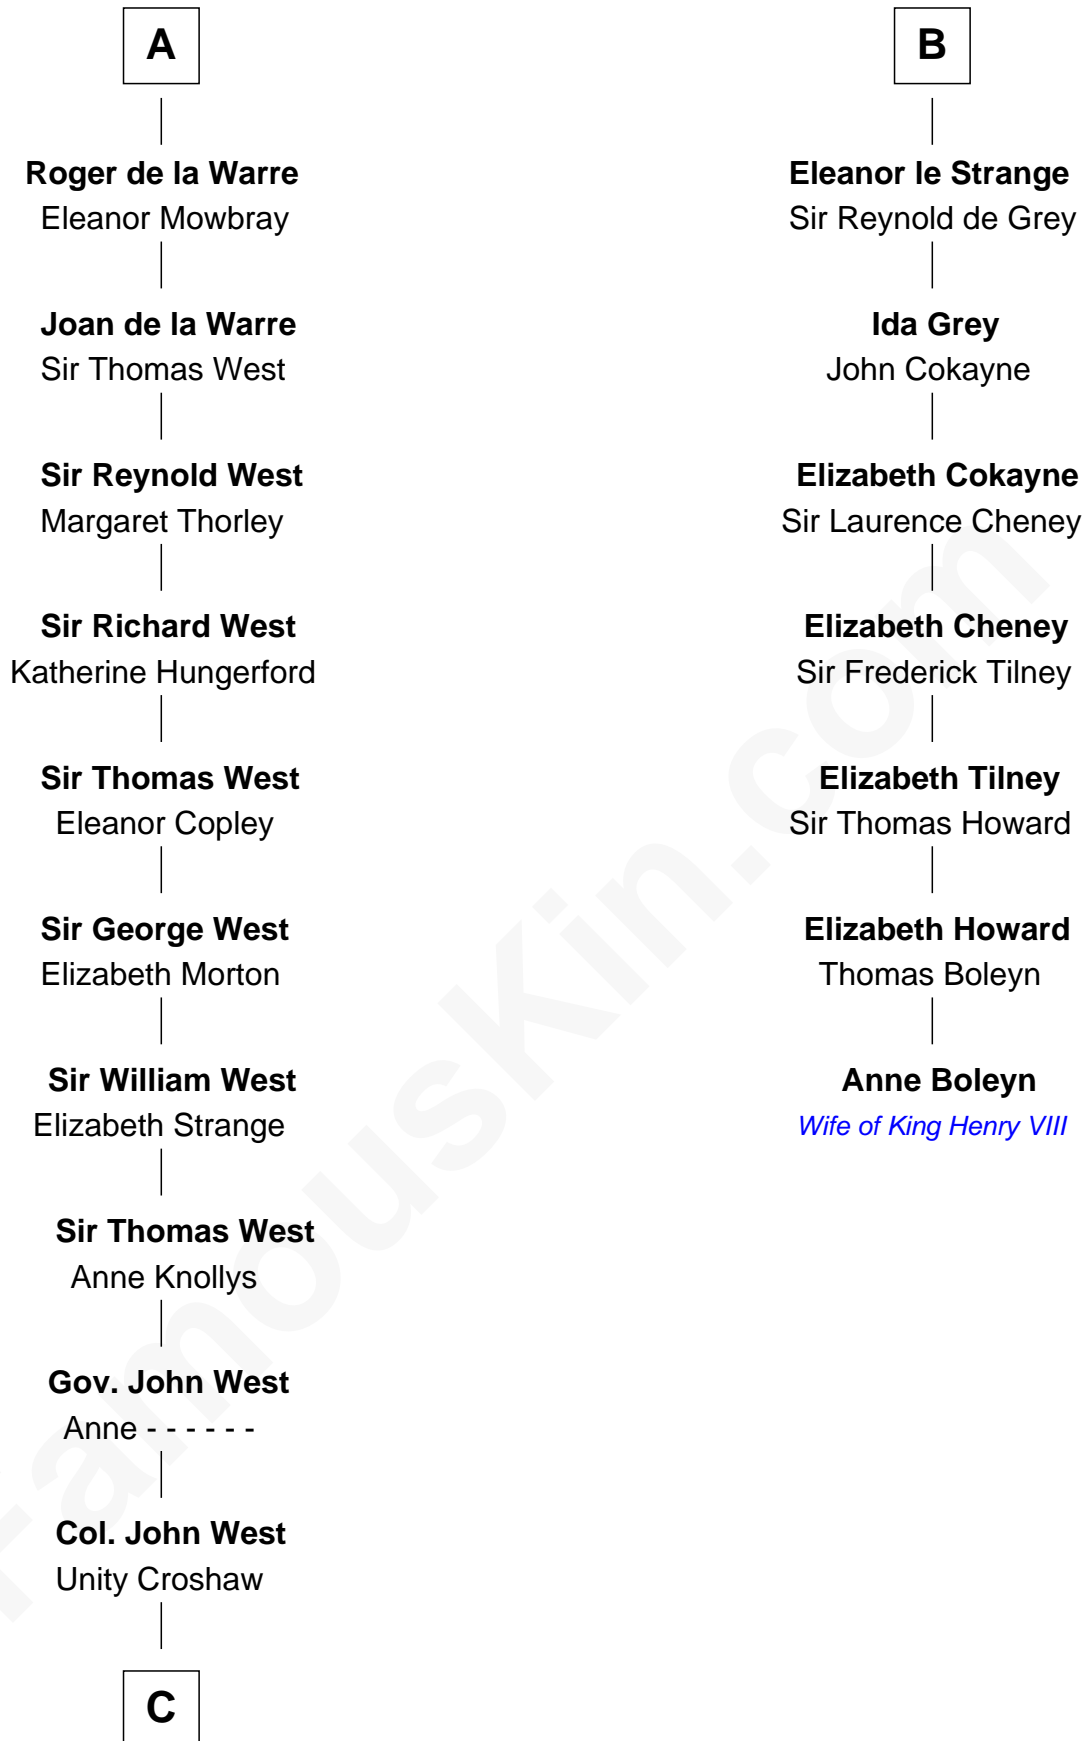

FamousKin.com
Relationship Chart of
William C. C. Claiborne
1st Governor of Louisiana

13th cousin 8 times removed of

Anne Boleyn
2nd Wife of King Henry VIII

C

—
Ann West

Henry Fox

—
Ann Fox

Thomas Claiborne

—
Nathaniel Claiborne

Jane Cole

—
William Claiborne

Mary Leigh

—
William C. C. Claiborne

1st Governor of Louisiana

FamousKin.com