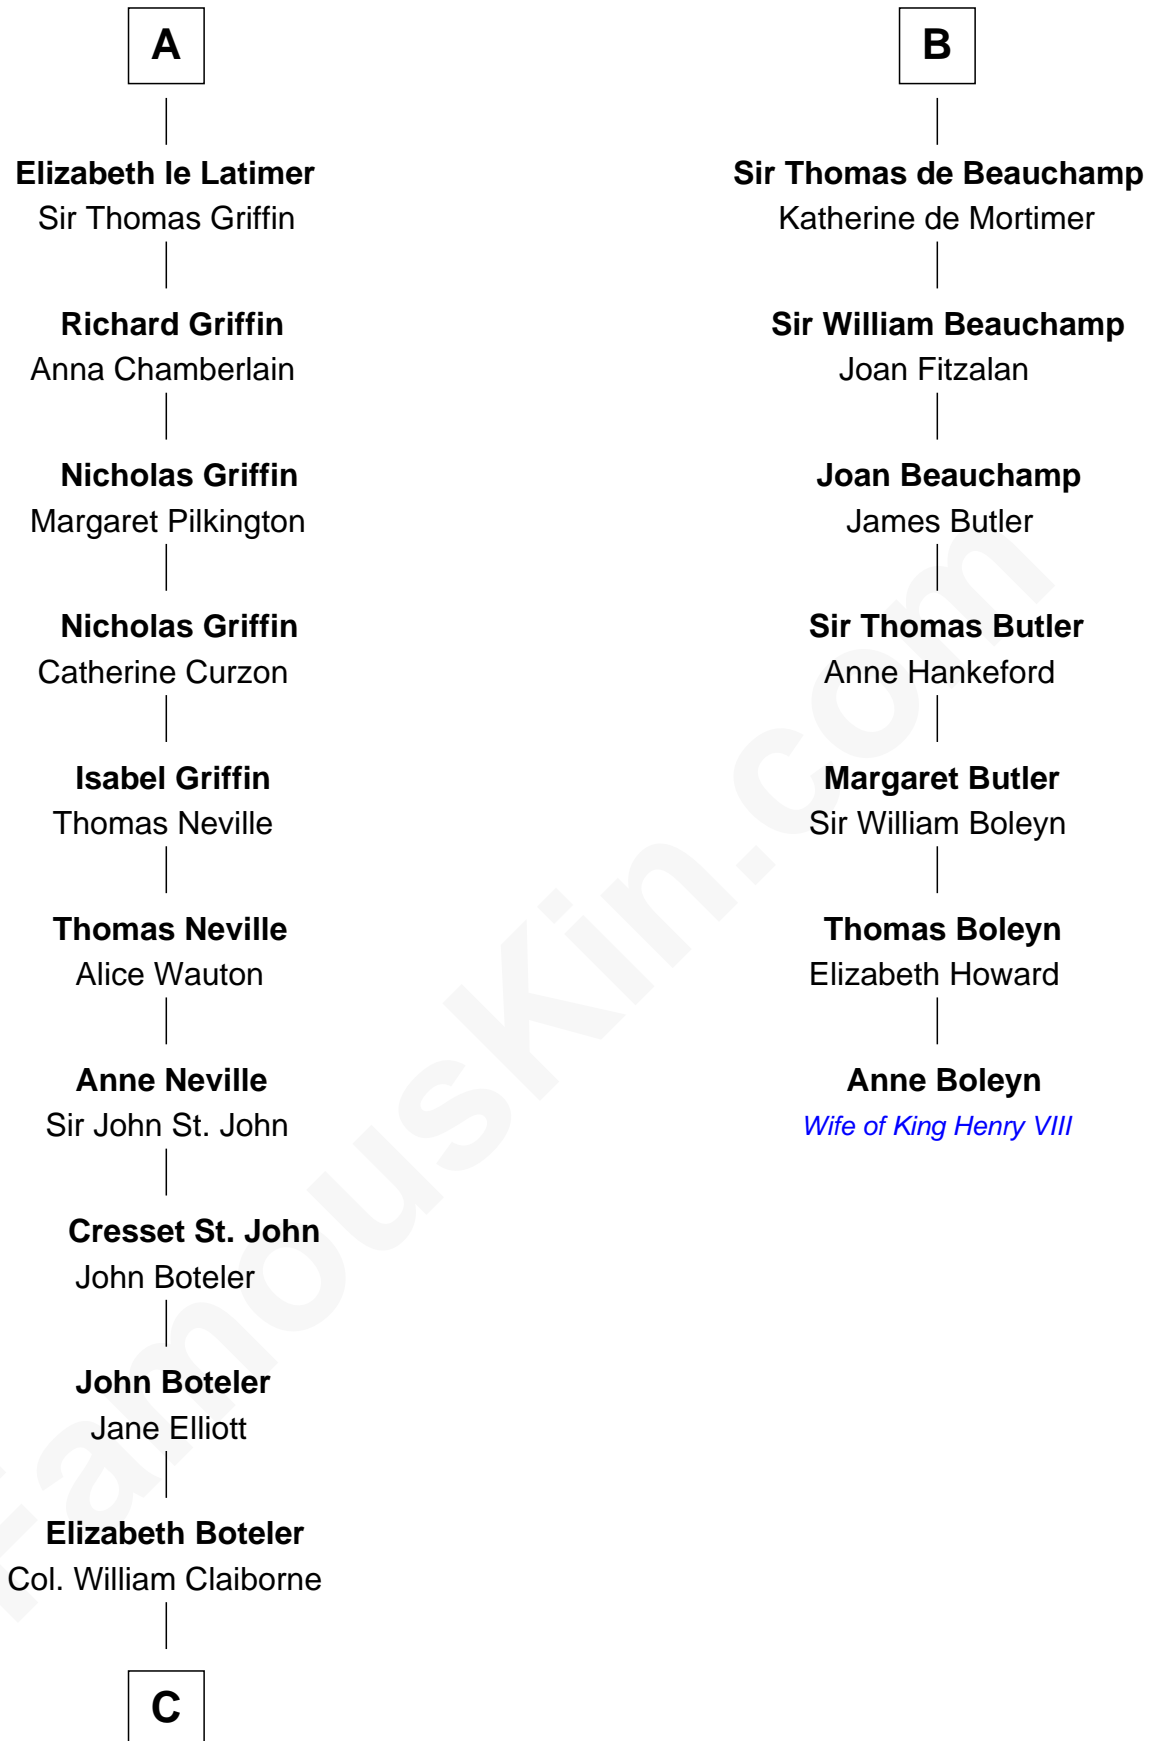

**FamousKin.com**  
**Relationship Chart of**  
**William C. C. Claiborne**  
*1st Governor of Louisiana*

13th cousin 8 times removed of

**Anne Boleyn**  
*2nd Wife of King Henry VIII*

**C**

Thomas Claiborne

Sarah Fenn

Thomas Claiborne

Ann Fox

Nathaniel Claiborne

Jane Cole

William Claiborne

Mary Leigh

**William C. C. Claiborne**

*1st Governor of Louisiana*

FamousKin.com