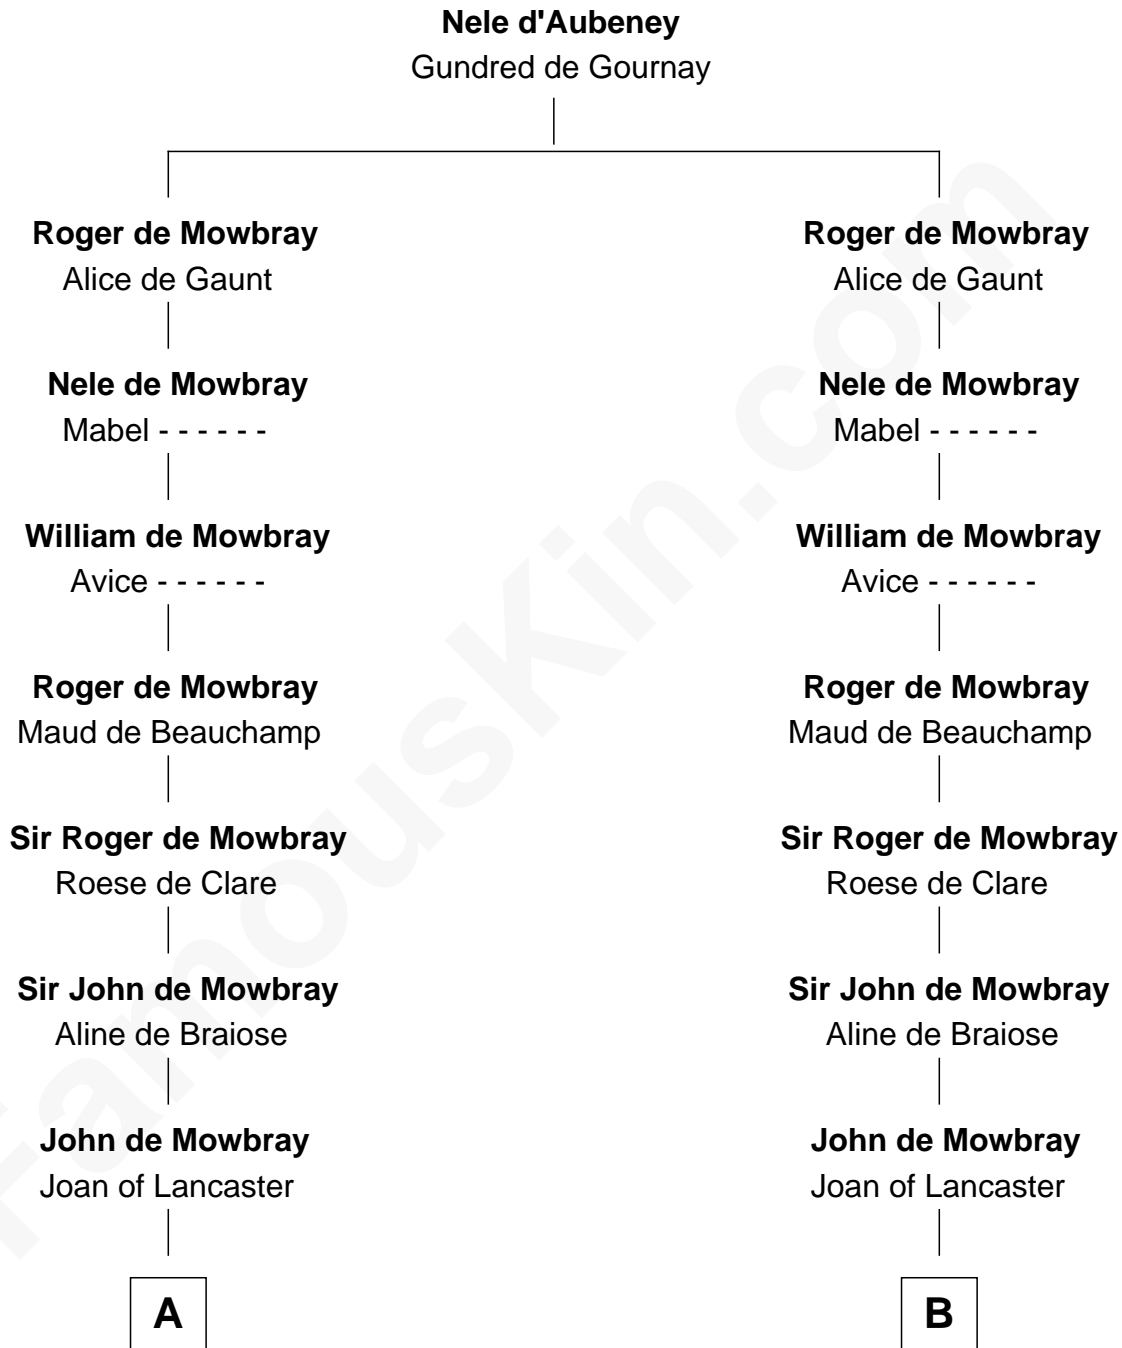

**FamousKin.com**  
**Relationship Chart of**  
**William C. C. Claiborne**  
*1st Governor of Louisiana*

13th cousin 8 times removed of

**Anne Boleyn**  
*2nd Wife of King Henry VIII*

**C**

—  
**Ann West**

Henry Fox

—  
**Ann Fox**

Thomas Claiborne

—  
**Nathaniel Claiborne**

Jane Cole

—  
**William Claiborne**

Mary Leigh

—  
**William C. C. Claiborne**

*1st Governor of Louisiana*

FamousKin.com