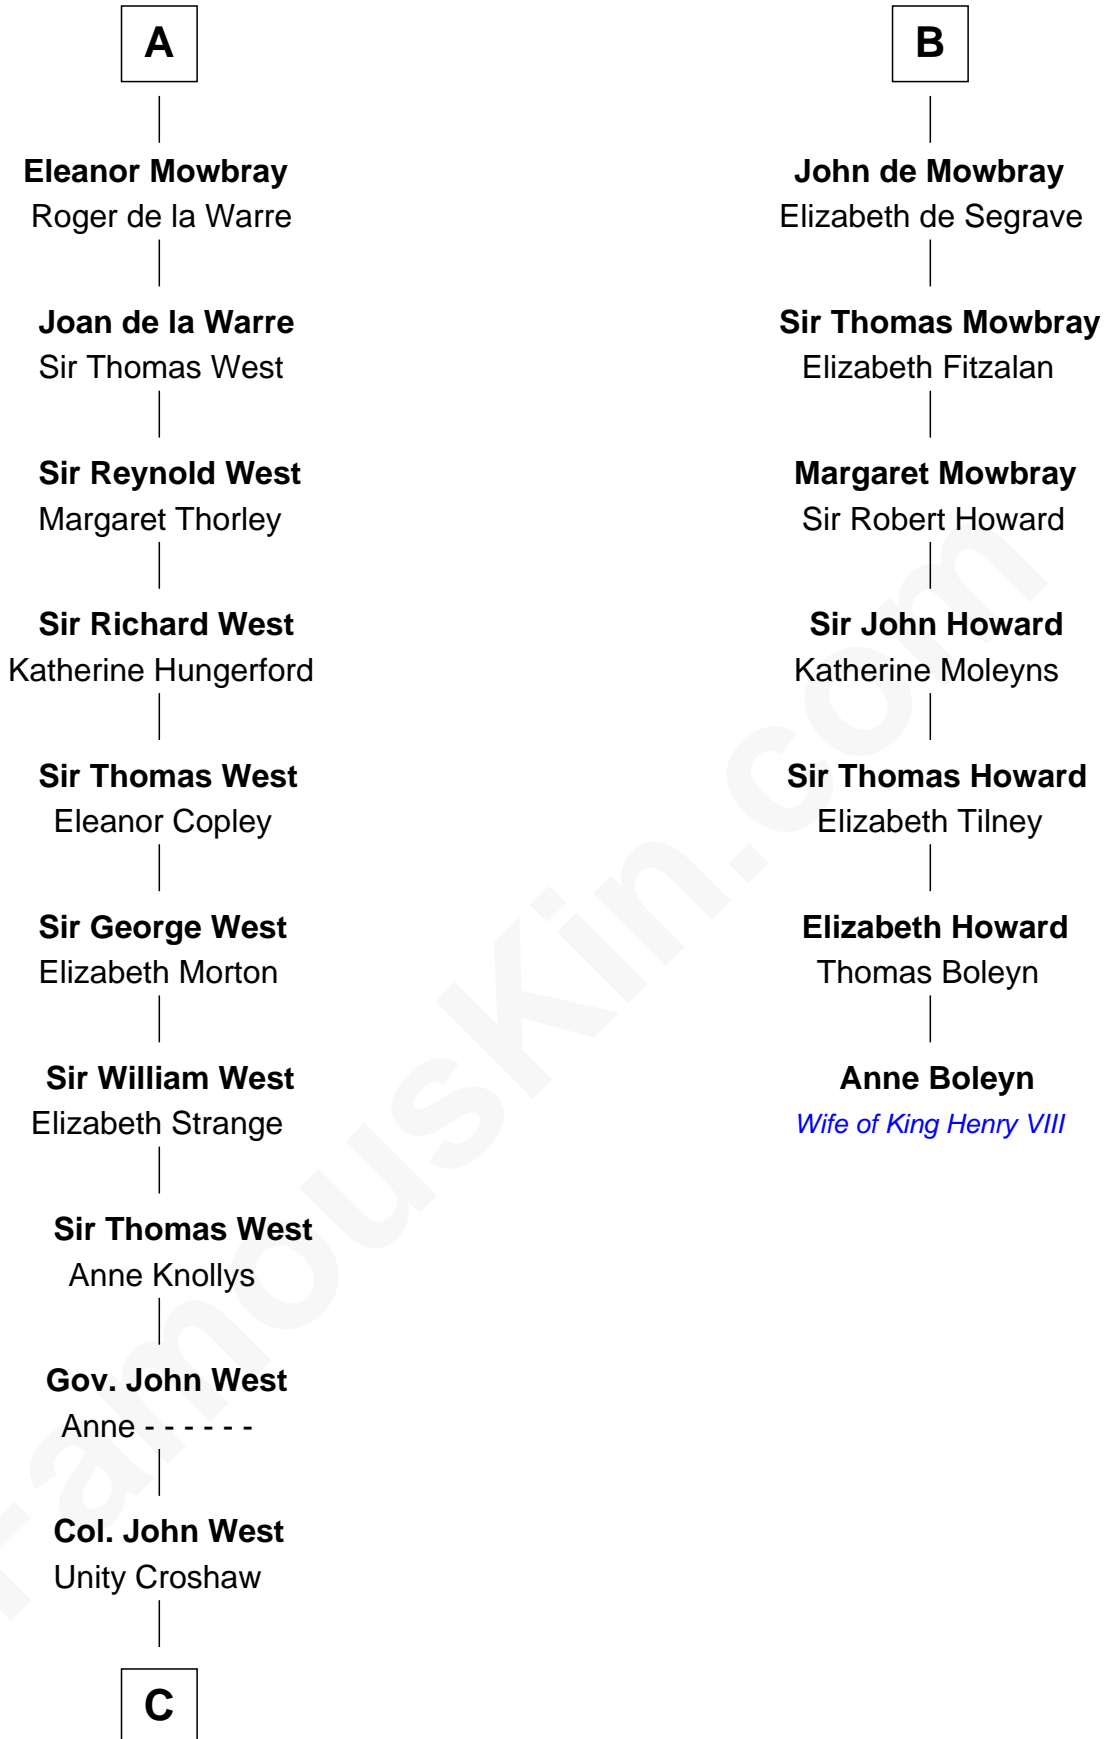

**FamousKin.com**  
**Relationship Chart of**  
**William C. C. Claiborne**  
*1st Governor of Louisiana*

13th cousin 8 times removed of

**Anne Boleyn**  
*2nd Wife of King Henry VIII*

**C**

—  
**Ann West**

Henry Fox

—  
**Ann Fox**

Thomas Claiborne

—  
**Nathaniel Claiborne**

Jane Cole

—  
**William Claiborne**

Mary Leigh

—  
**William C. C. Claiborne**