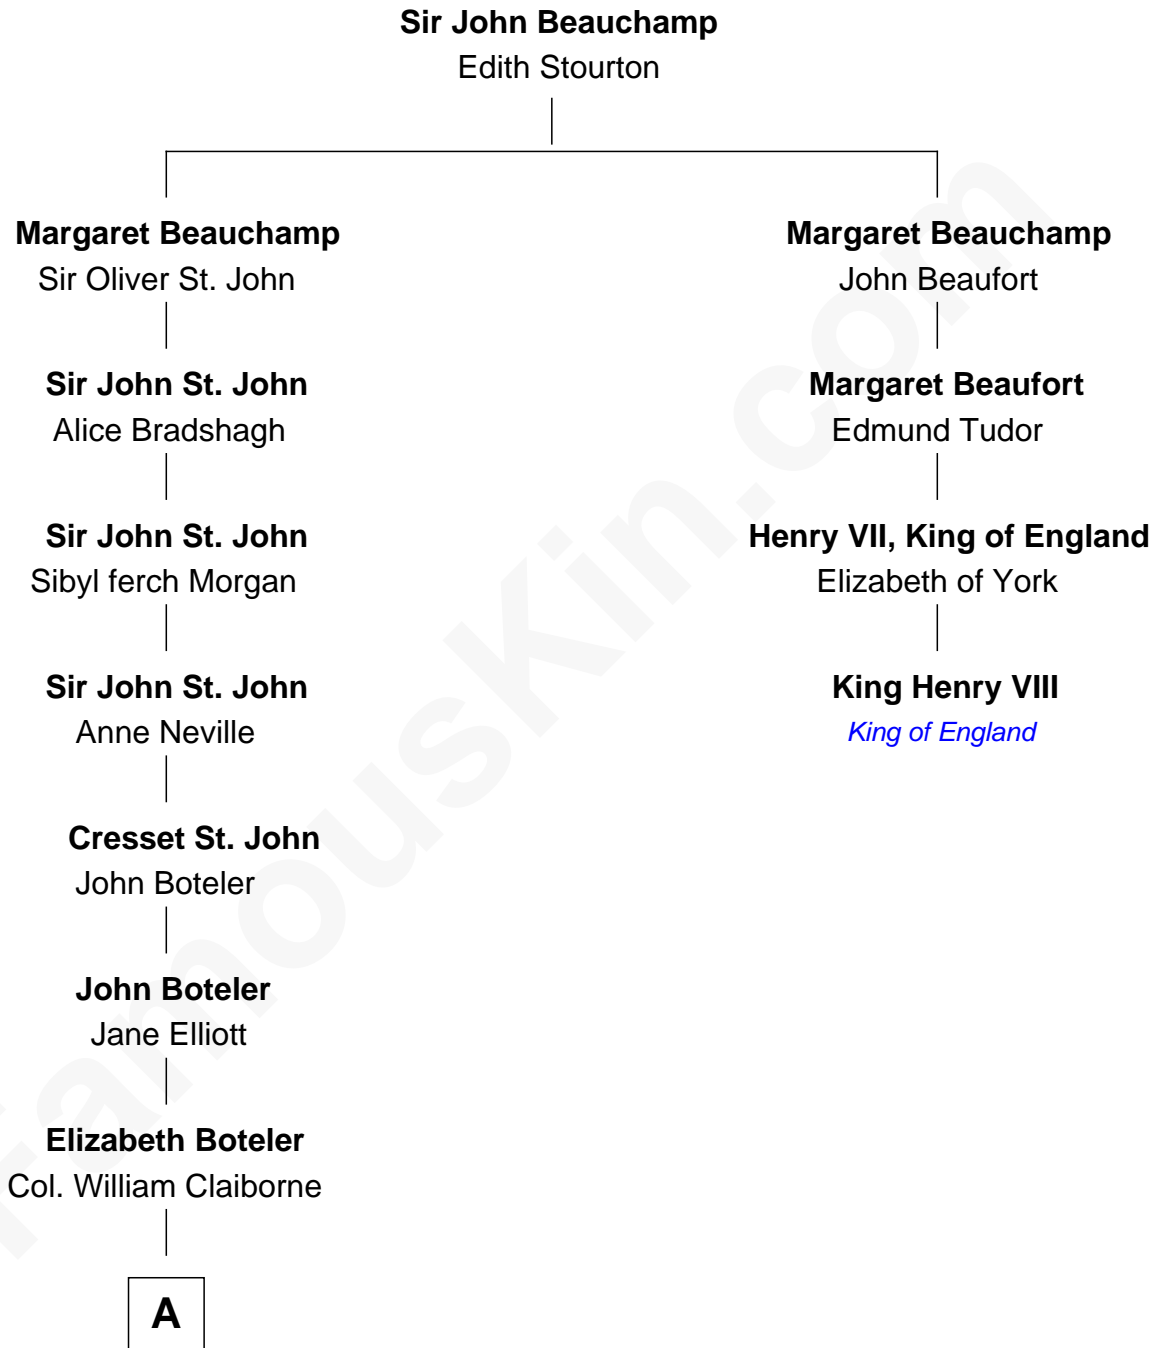

**FamousKin.com**  
**Relationship Chart of**  
**William C. C. Claiborne**  
*1st Governor of Louisiana*

**3rd cousin 8 times removed of**  
**King Henry VIII**  
*King of England*

**A**

Thomas Claiborne

Sarah Fenn

Thomas Claiborne

Ann Fox

Nathaniel Claiborne

Jane Cole

William Claiborne

Mary Leigh

**William C. C. Claiborne**

*1st Governor of Louisiana*

FamousKin.com