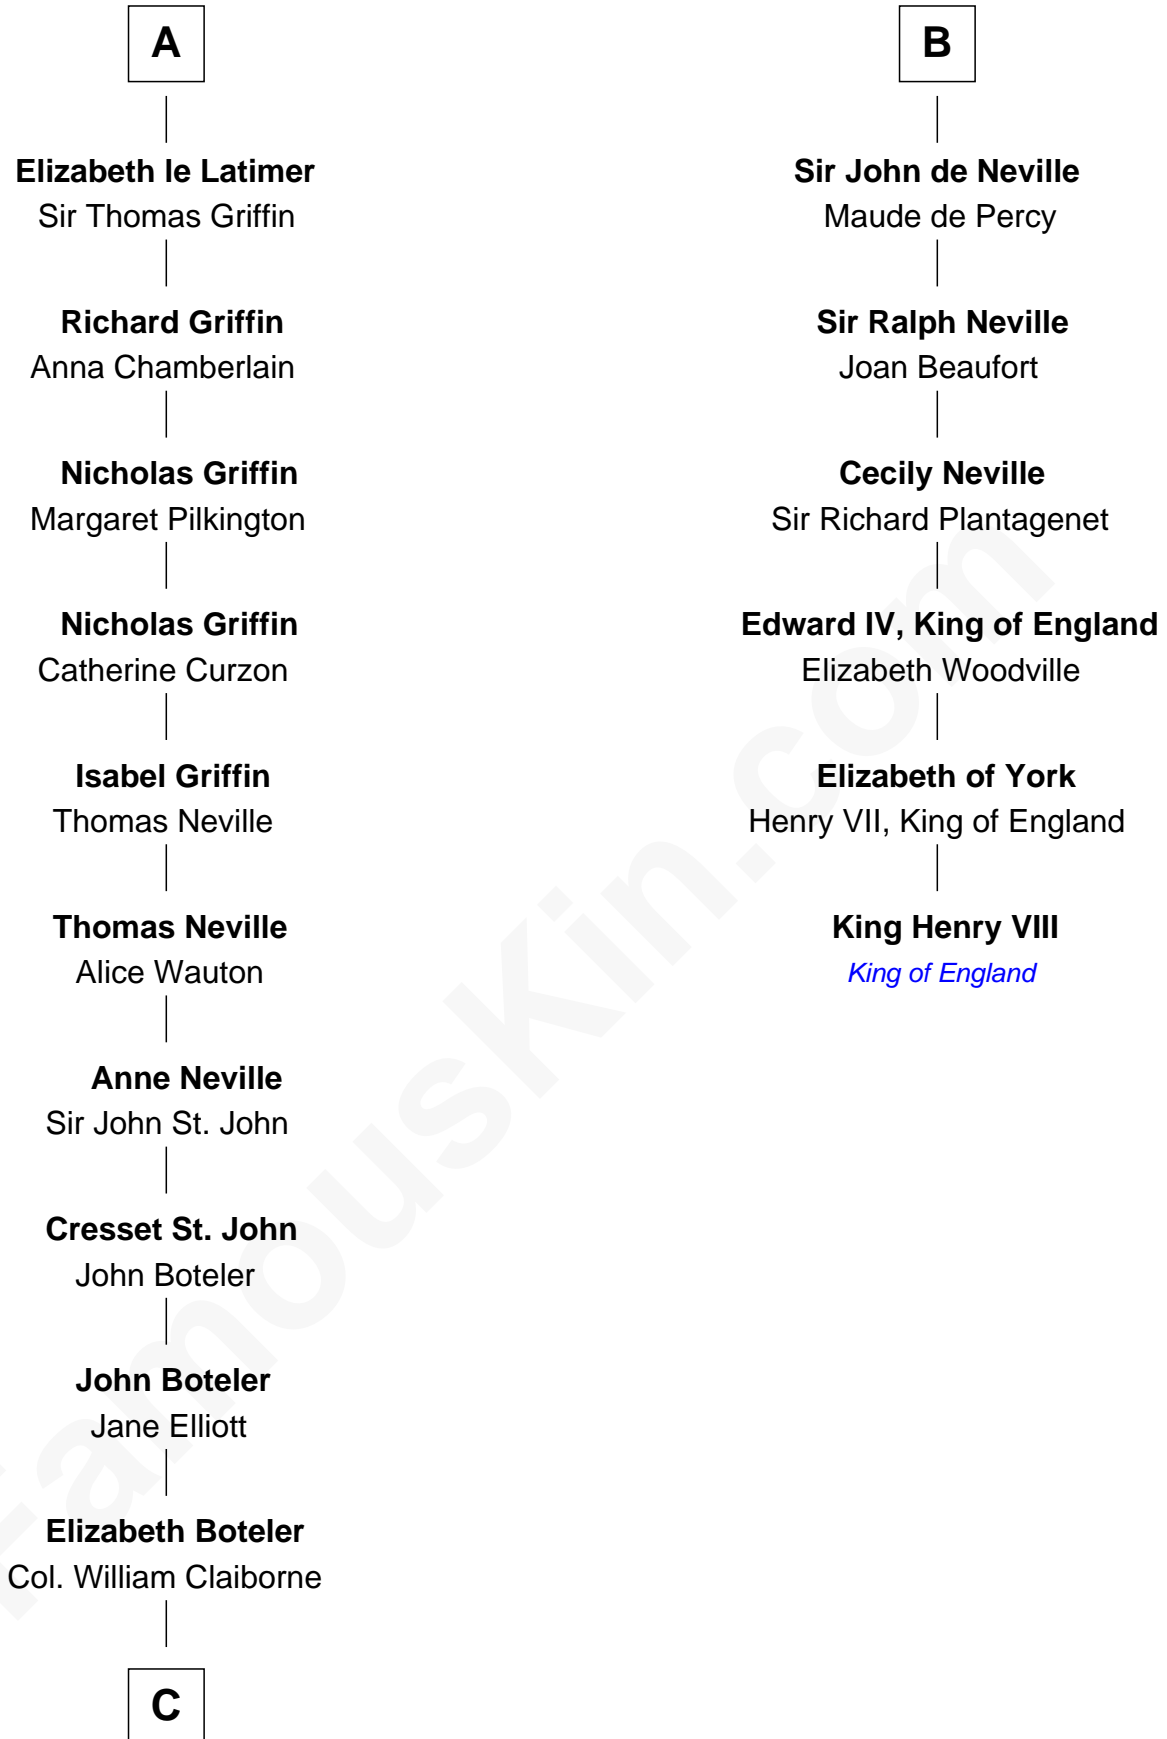

FamousKin.com
Relationship Chart of
William C. C. Claiborne
1st Governor of Louisiana

12th cousin 9 times removed of

King Henry VIII
King of England

Walter of Salisbury

C

Thomas Claiborne

Sarah Fenn

Thomas Claiborne

Ann Fox

Nathaniel Claiborne

Jane Cole

William Claiborne

Mary Leigh

William C. C. Claiborne

1st Governor of Louisiana

FamousKin.com