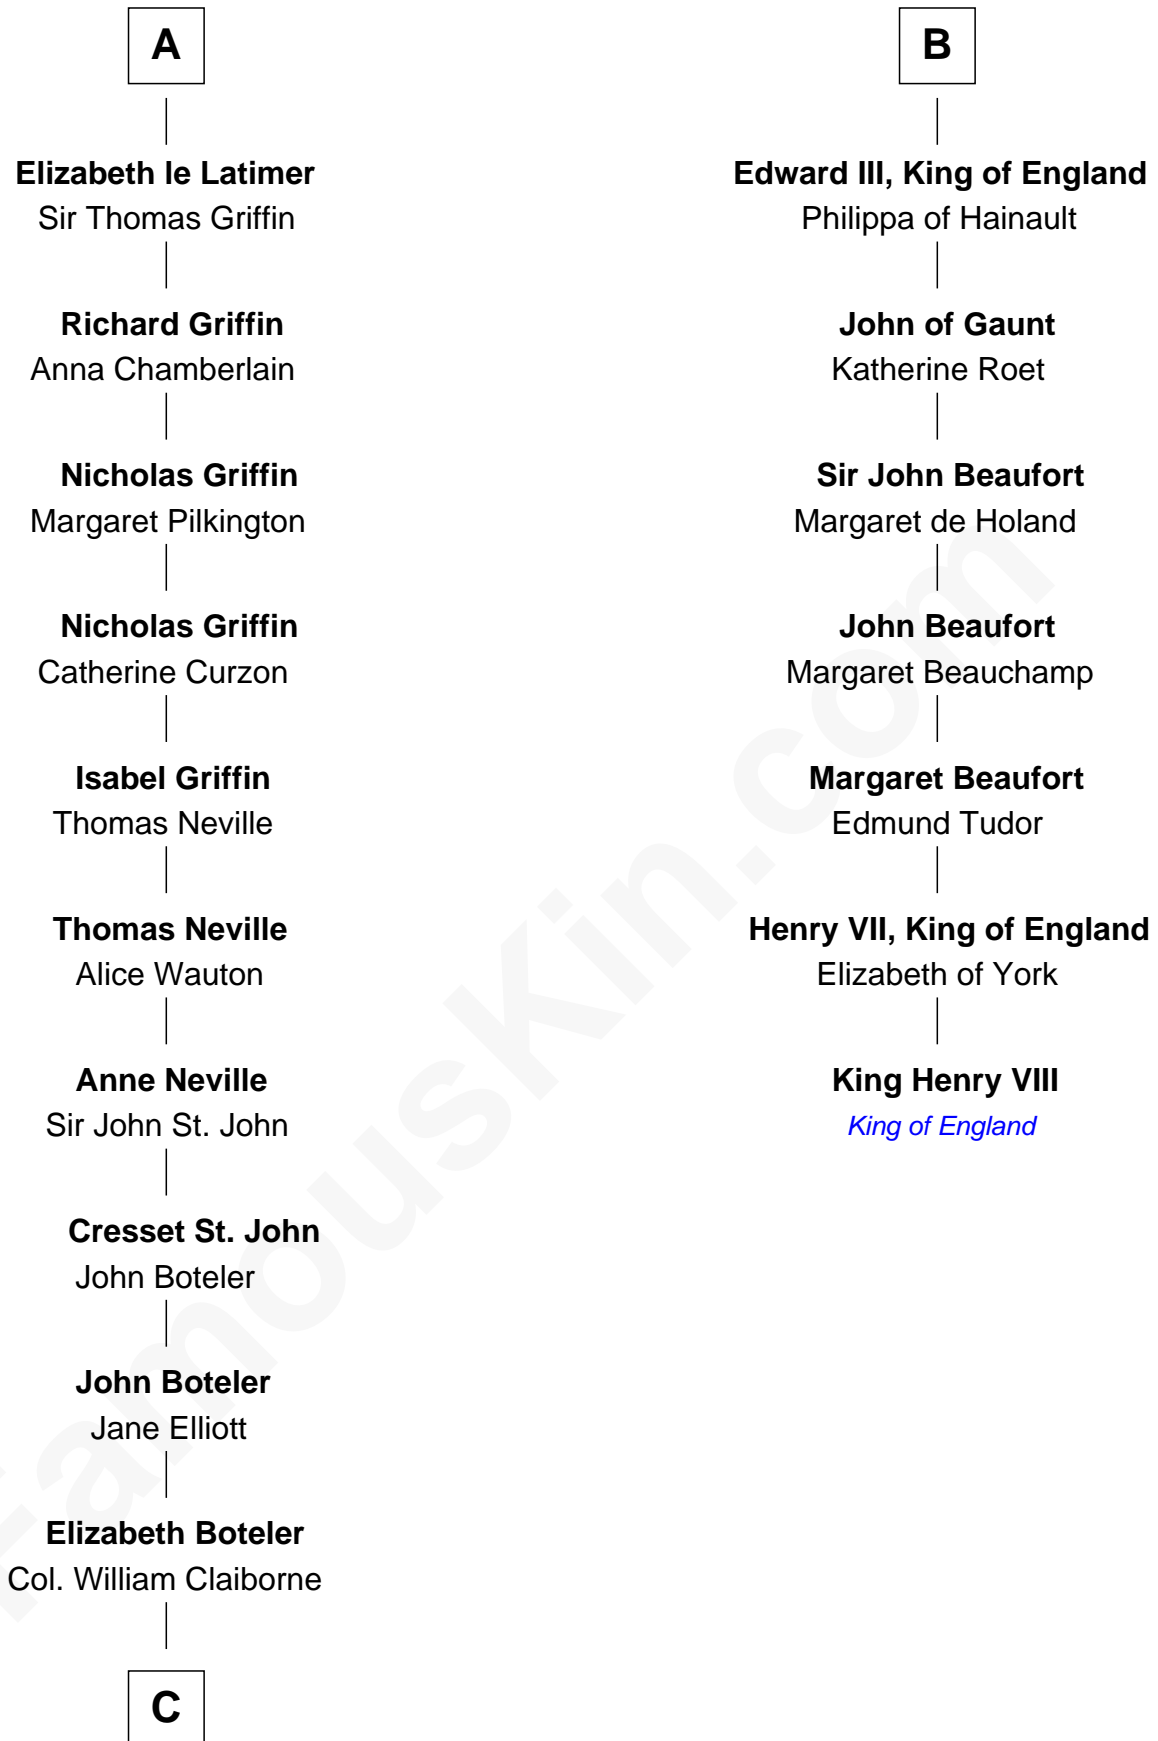

FamousKin.com
Relationship Chart of
William C. C. Claiborne
1st Governor of Louisiana

13th cousin 8 times removed of

King Henry VIII
King of England

C

Thomas Claiborne

Sarah Fenn

Thomas Claiborne

Ann Fox

Nathaniel Claiborne

Jane Cole

William Claiborne

Mary Leigh

William C. C. Claiborne

1st Governor of Louisiana

FamousKin.com