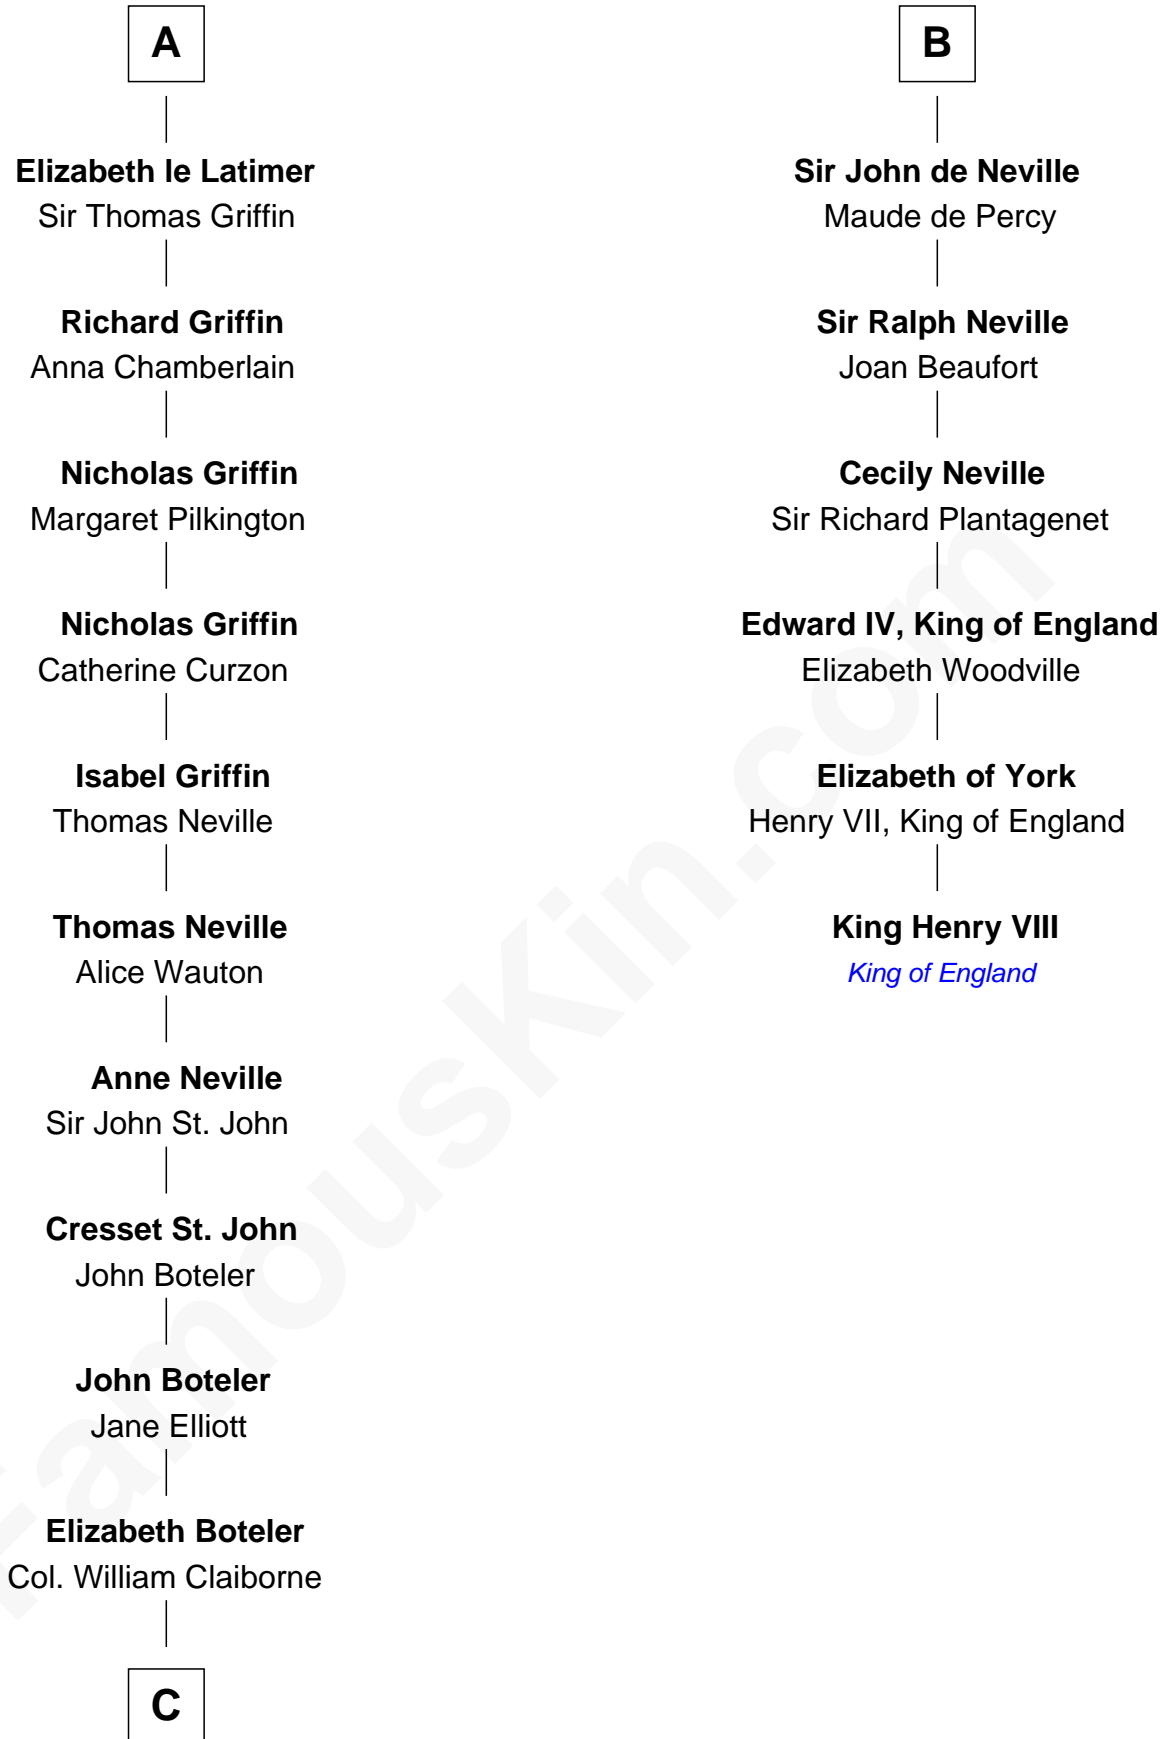

**FamousKin.com**  
**Relationship Chart of**  
**William C. C. Claiborne**  
*1st Governor of Louisiana*

12th cousin 9 times removed of

**King Henry VIII**  
*King of England*

**Dermot MacMurrough**  
 Mor O'Toole

**C**

Thomas Claiborne

Sarah Fenn

Thomas Claiborne

Ann Fox

Nathaniel Claiborne

Jane Cole

William Claiborne