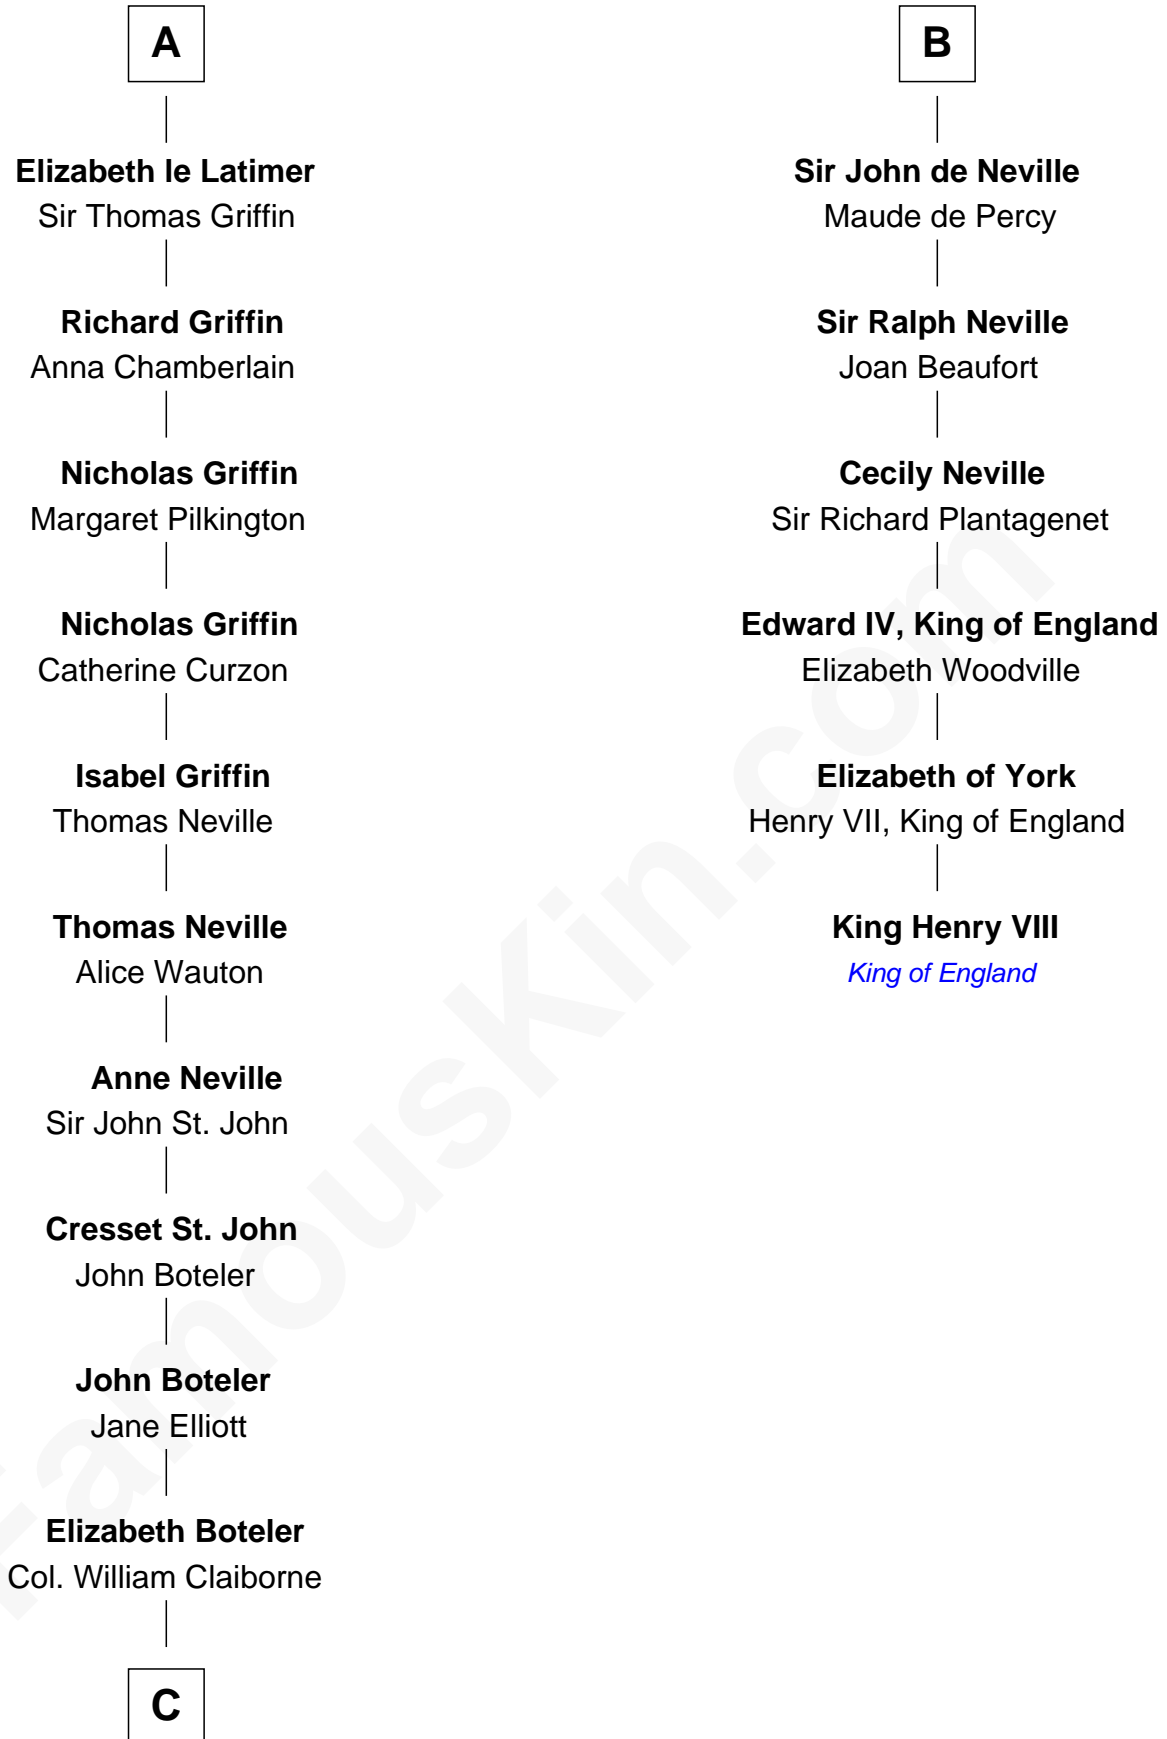

**FamousKin.com**  
**Relationship Chart of**  
**William C. C. Claiborne**  
*1st Governor of Louisiana*

**12th cousin 9 times removed of**  
**King Henry VIII**  
*King of England*

**Gilbert Fitzgilbert de Clare**  
 Isabel de Beaumont

**C**

Thomas Claiborne

Sarah Fenn

Thomas Claiborne

Ann Fox

Nathaniel Claiborne

Jane Cole

William Claiborne