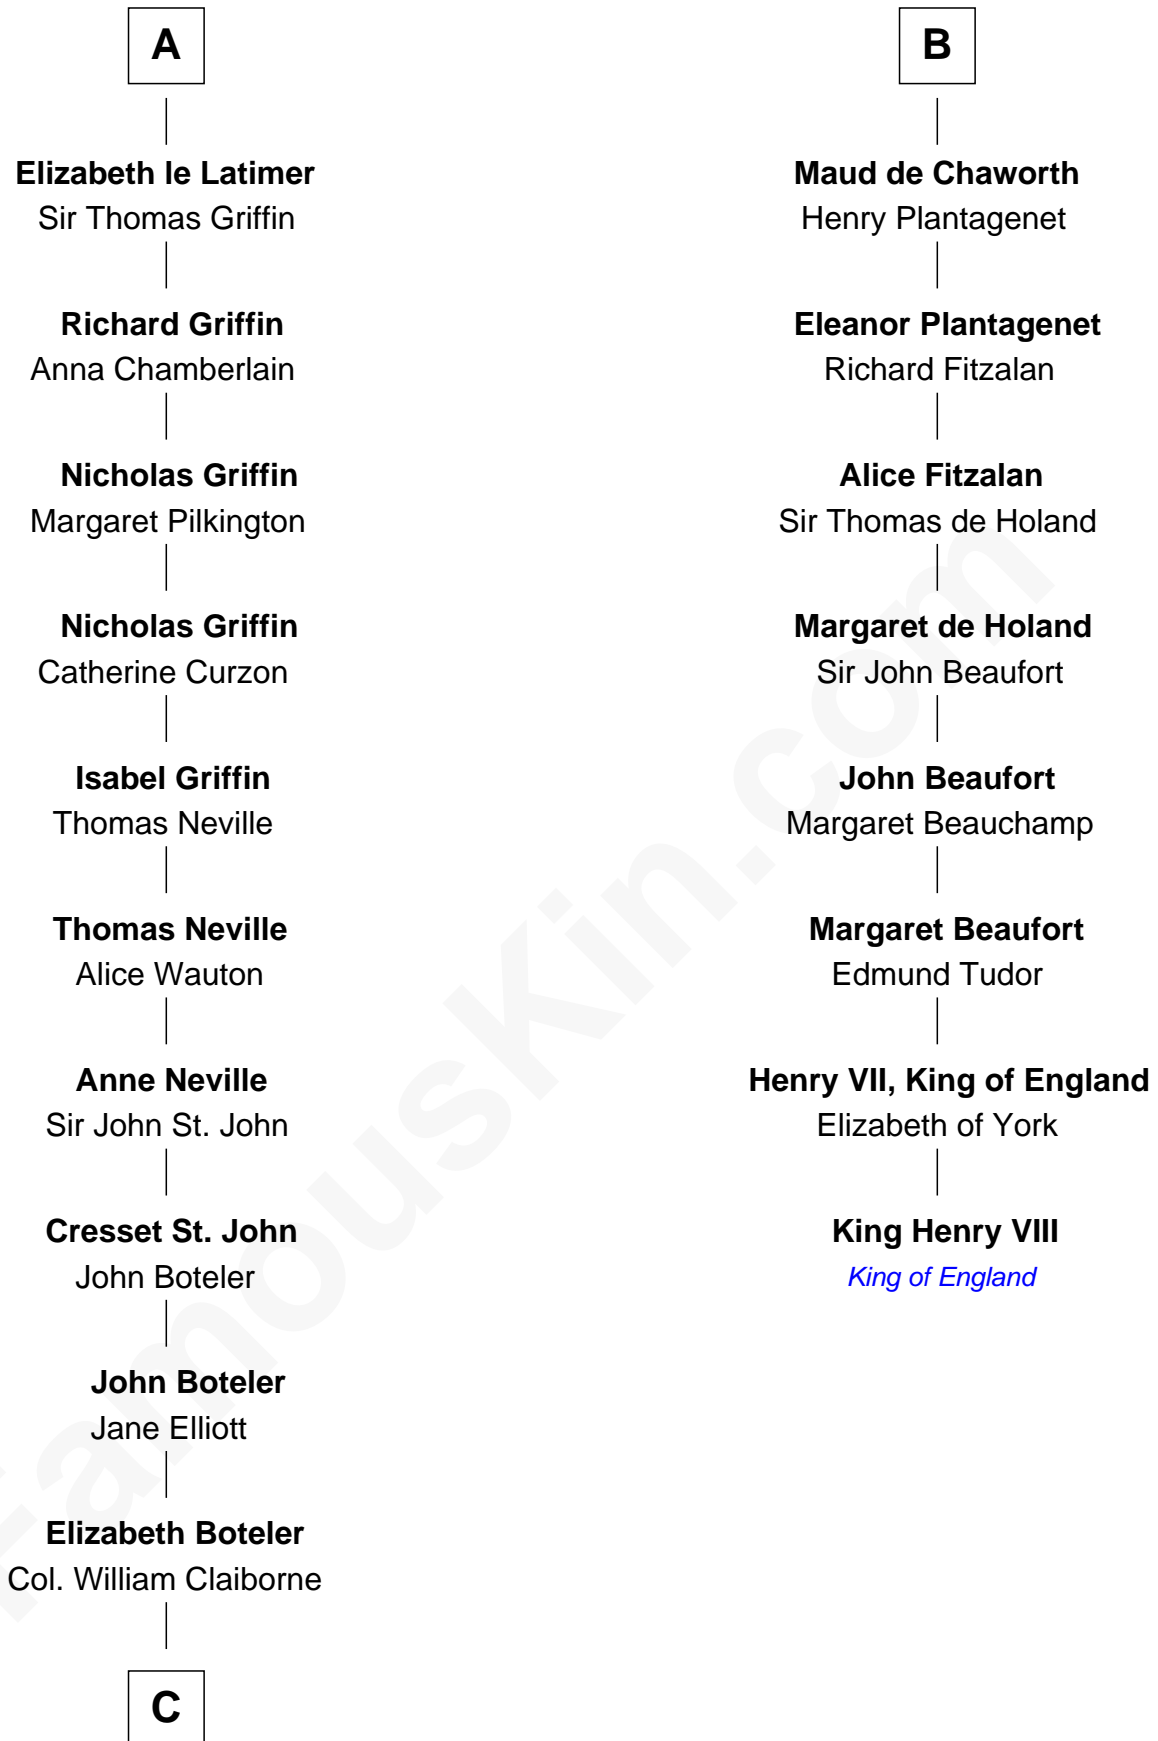

FamousKin.com
Relationship Chart of
William C. C. Claiborne
1st Governor of Louisiana

14th cousin 7 times removed of

King Henry VIII
King of England

Hugh I of Vermandois
 Adèle of Vermandois

C

Thomas Claiborne

Sarah Fenn

Thomas Claiborne

Ann Fox

Nathaniel Claiborne

Jane Cole

William Claiborne

Mary Leigh

William C. C. Claiborne