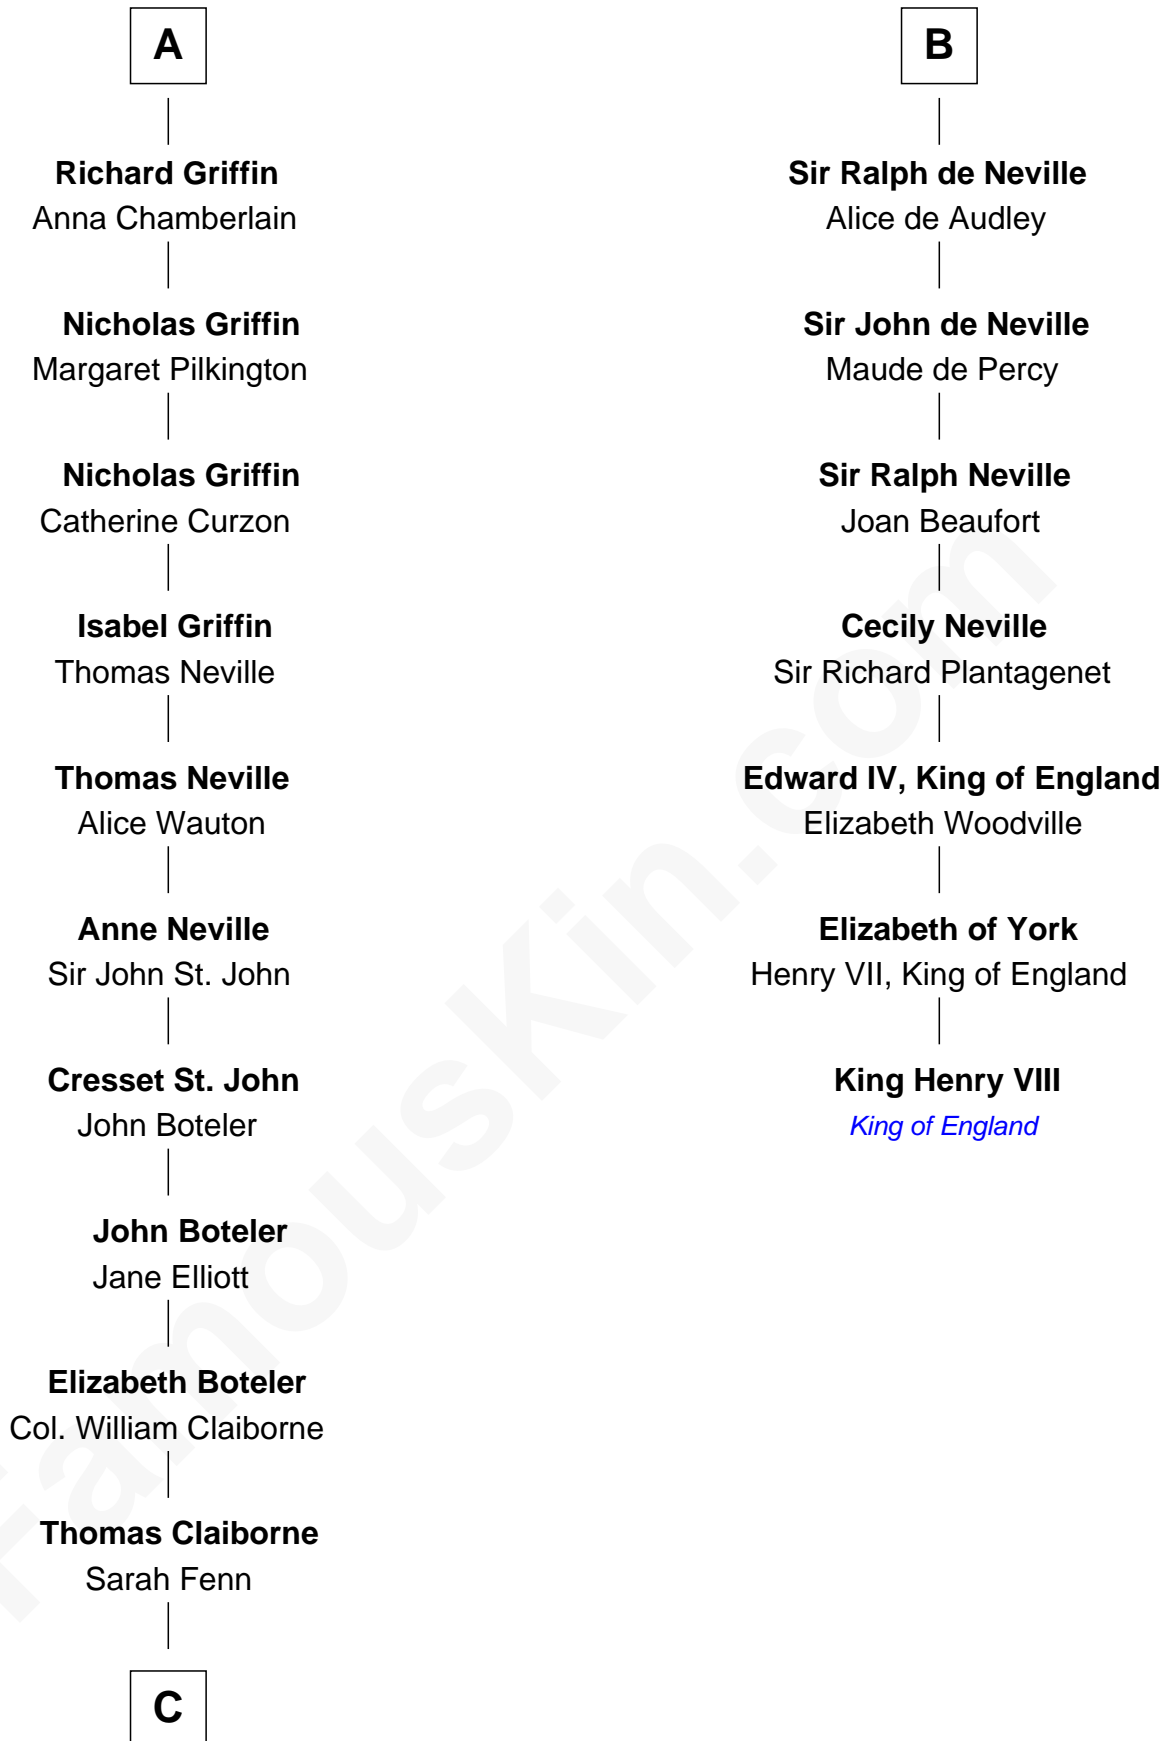

**FamousKin.com**  
**Relationship Chart of**  
**William C. C. Claiborne**  
*1st Governor of Louisiana*

**13th cousin 7 times removed of**  
**King Henry VIII**  
*King of England*

**C**

—  
**Thomas Claiborne**

Ann Fox

—  
**Nathaniel Claiborne**

Jane Cole

—  
**William Claiborne**

Mary Leigh

—  
**William C. C. Claiborne**

*1st Governor of Louisiana*

FamousKin.com