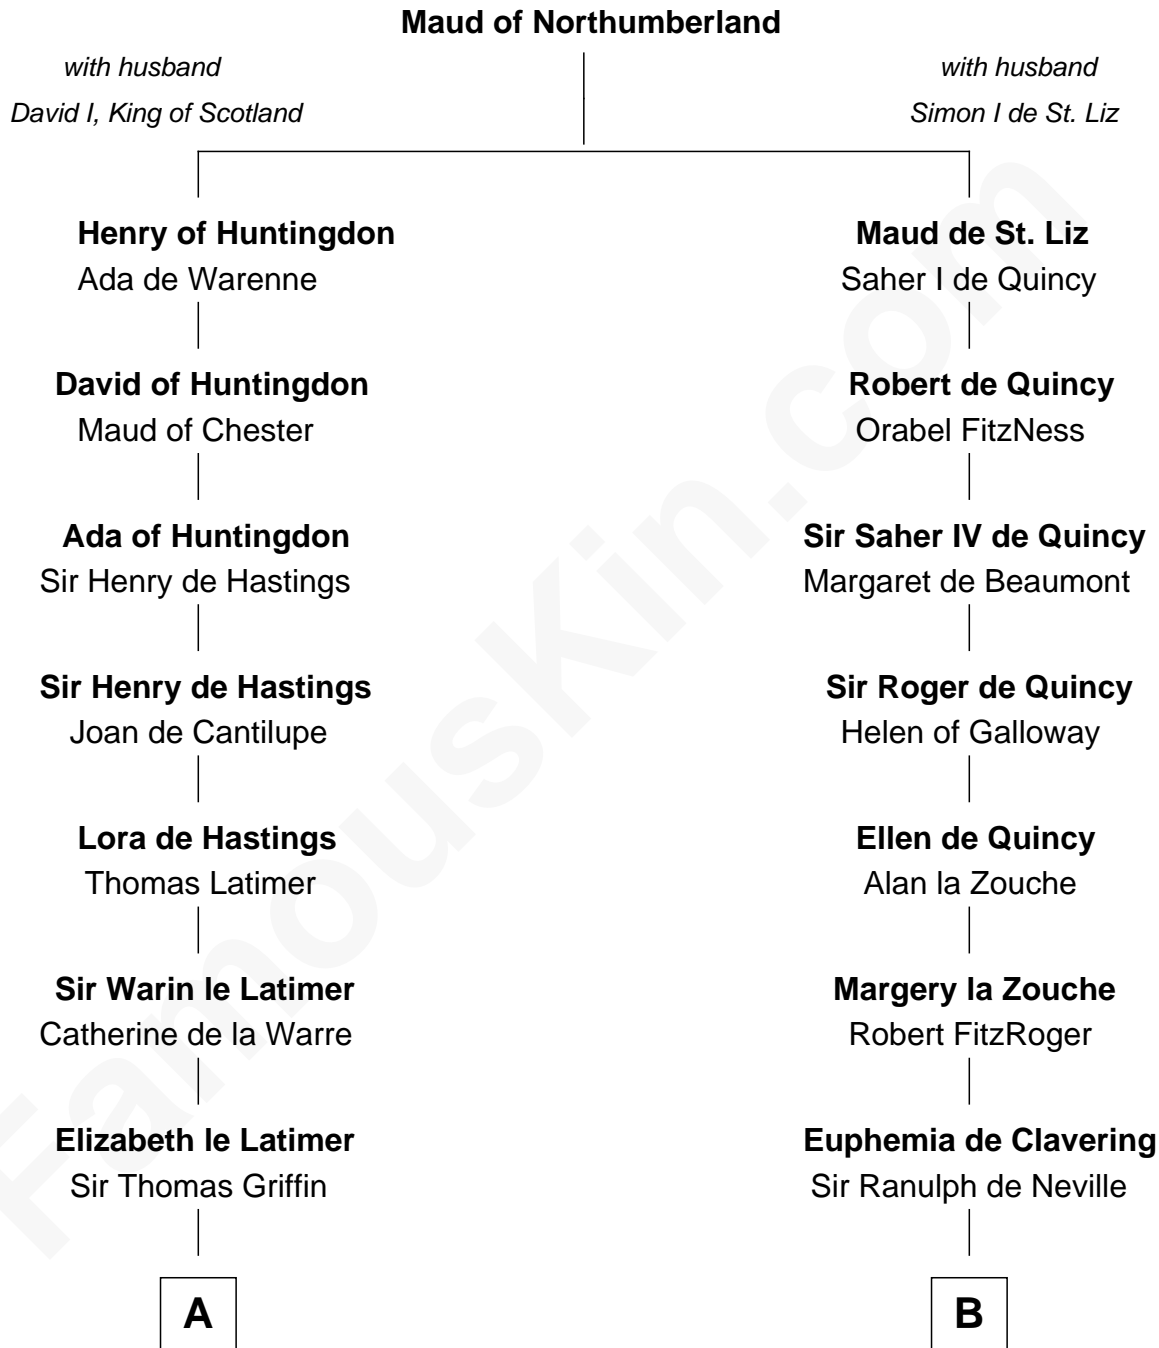

**FamousKin.com**  
**Relationship Chart of**  
**William C. C. Claiborne**  
*1st Governor of Louisiana*

**13th cousin 7 times removed of**  
**King Henry VIII**  
*King of England*

**C**

—  
**Thomas Claiborne**

Ann Fox

—  
**Nathaniel Claiborne**

Jane Cole

—  
**William Claiborne**

Mary Leigh

—  
**William C. C. Claiborne**

*1st Governor of Louisiana*

FamousKin.com