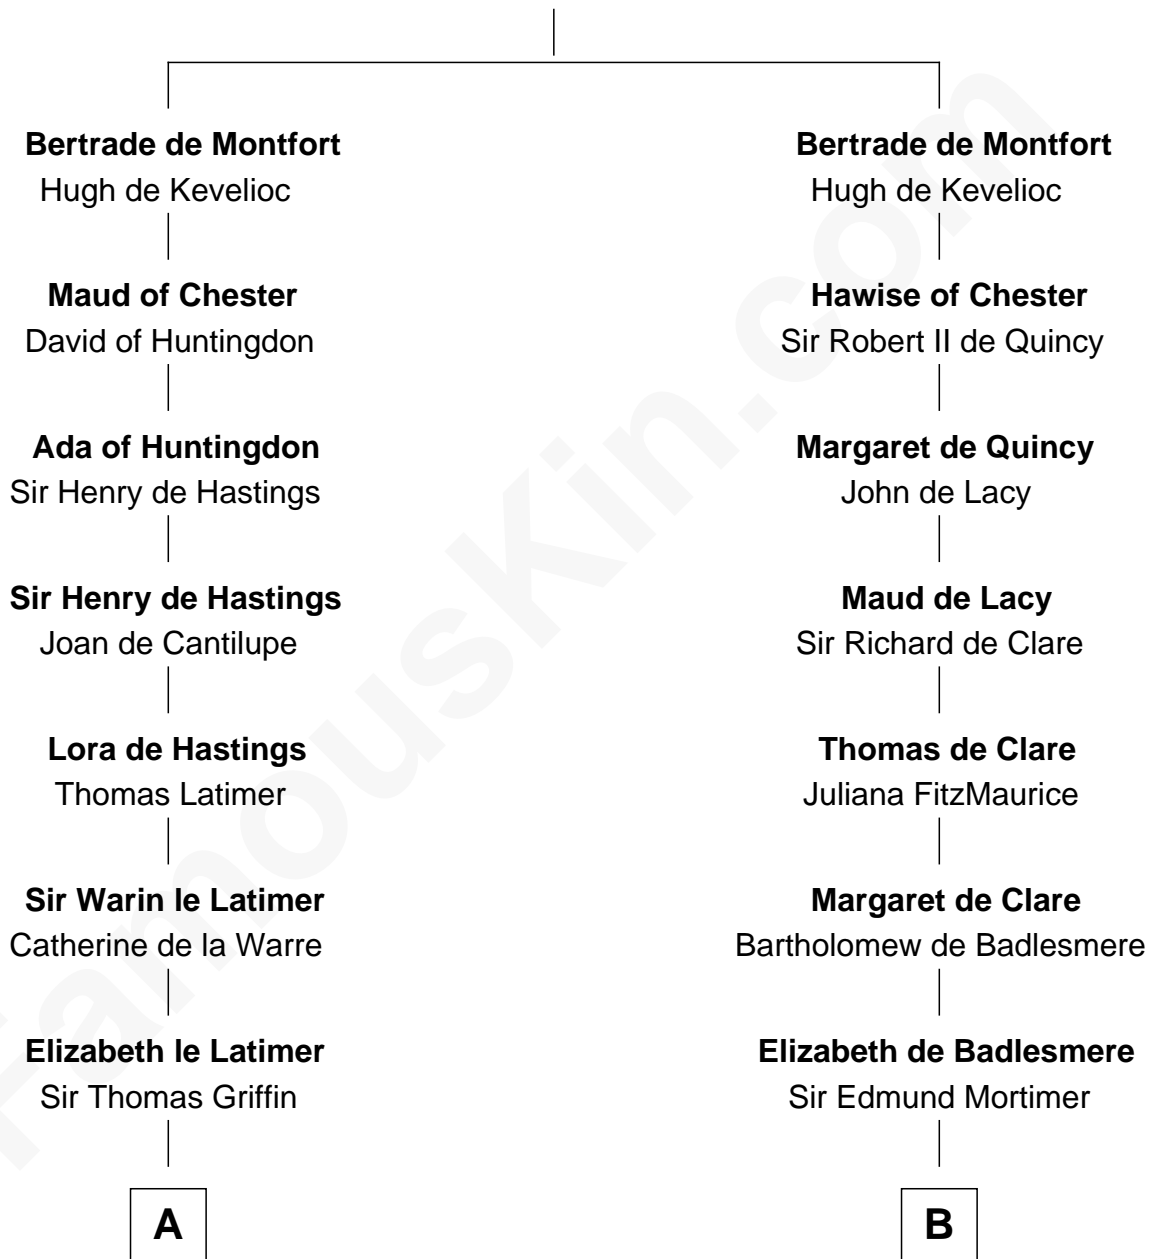

FamousKin.com
Relationship Chart of
William C. C. Claiborne
1st Governor of Louisiana

14th cousin 6 times removed of
King Henry VIII
King of England

Simon III de Montfort

Maud - - - - -

C

—
Thomas Claiborne

Ann Fox

—
Nathaniel Claiborne

Jane Cole

—
William Claiborne

Mary Leigh

—
William C. C. Claiborne

1st Governor of Louisiana

FamousKin.com