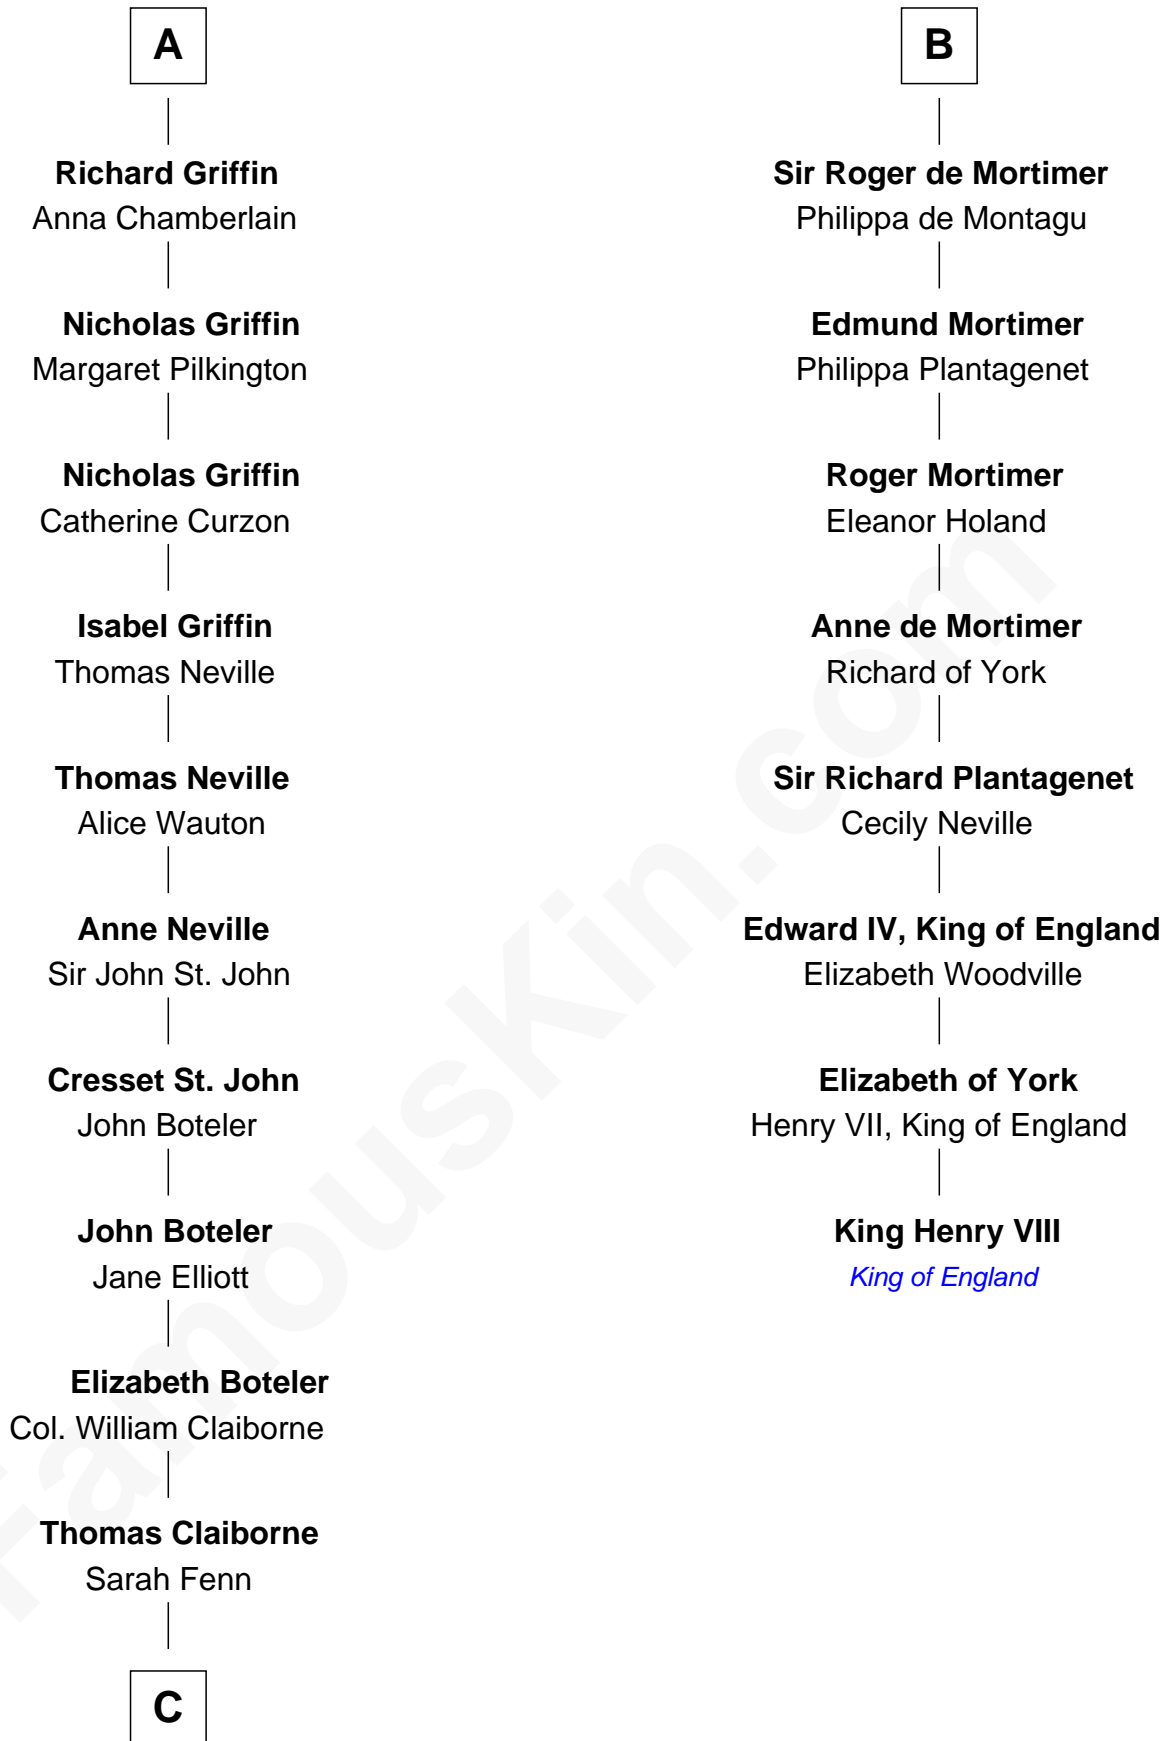

FamousKin.com
Relationship Chart of
William C. C. Claiborne
1st Governor of Louisiana

14th cousin 6 times removed of
King Henry VIII
King of England

Simon III de Montfort

Maud - - - - -

C

—
Thomas Claiborne

Ann Fox

—
Nathaniel Claiborne

Jane Cole

—
William Claiborne

Mary Leigh

—
William C. C. Claiborne

1st Governor of Louisiana

FamousKin.com