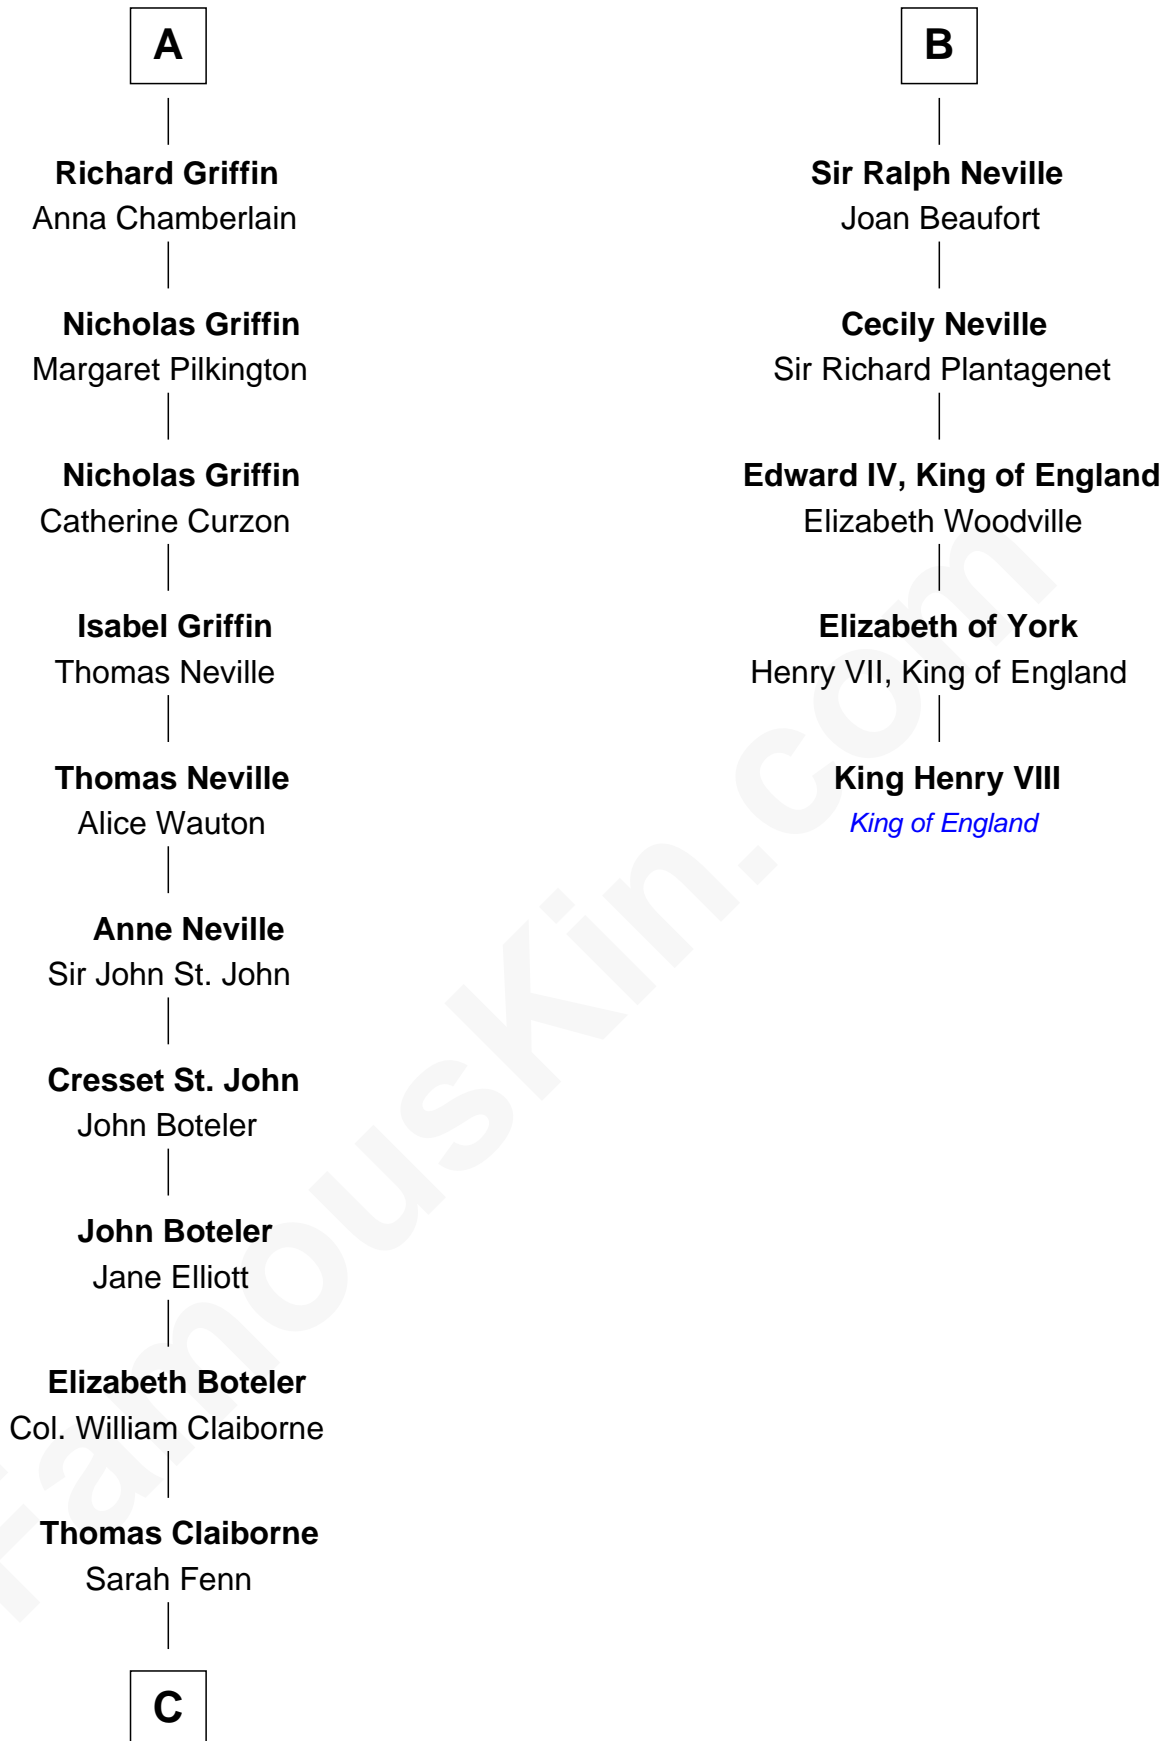

**FamousKin.com**  
**Relationship Chart of**  
**William C. C. Claiborne**  
*1st Governor of Louisiana*

11th cousin 9 times removed of

**King Henry VIII**  
*King of England*

**Sir Ranulf de Gernons**  
Maud of Gloucester

**C**

—  
**Thomas Claiborne**

Ann Fox

—  
**Nathaniel Claiborne**

Jane Cole

—  
**William Claiborne**

Mary Leigh

—  
**William C. C. Claiborne**