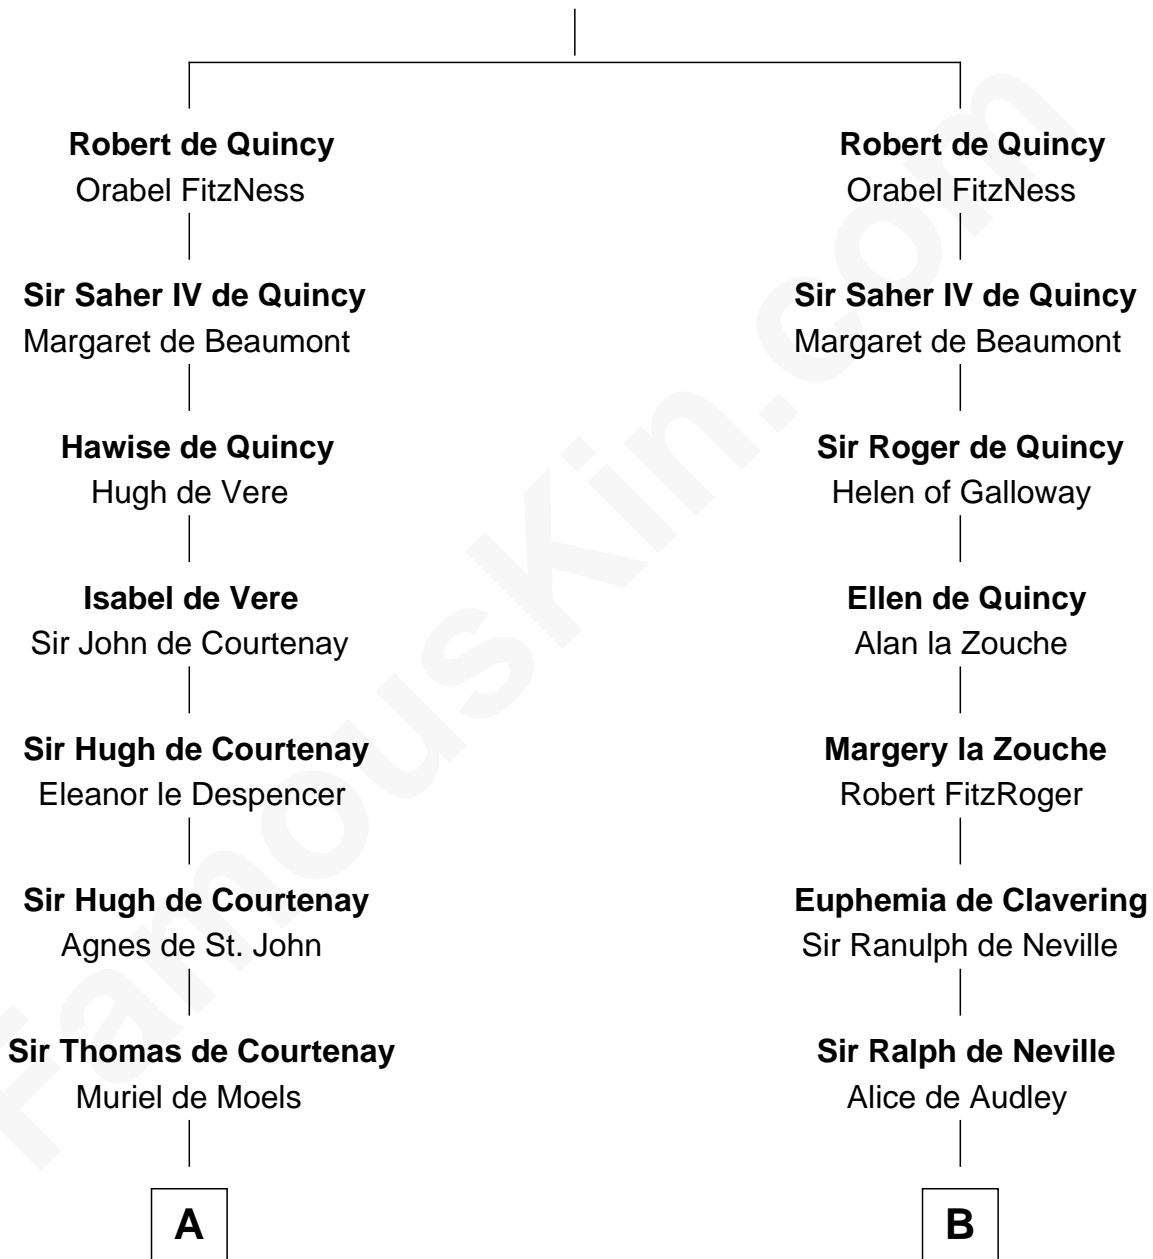

FamousKin.com
Relationship Chart of
William C. C. Claiborne
1st Governor of Louisiana

12th cousin 9 times removed of

King Henry VIII
King of England

Saher I de Quincy
 Maud de St. Liz

C

Ann West

Henry Fox

Ann Fox

Thomas Claiborne

Nathaniel Claiborne

Jane Cole

William Claiborne

Mary Leigh

William C. C. Claiborne

1st Governor of Louisiana

FamousKin.com