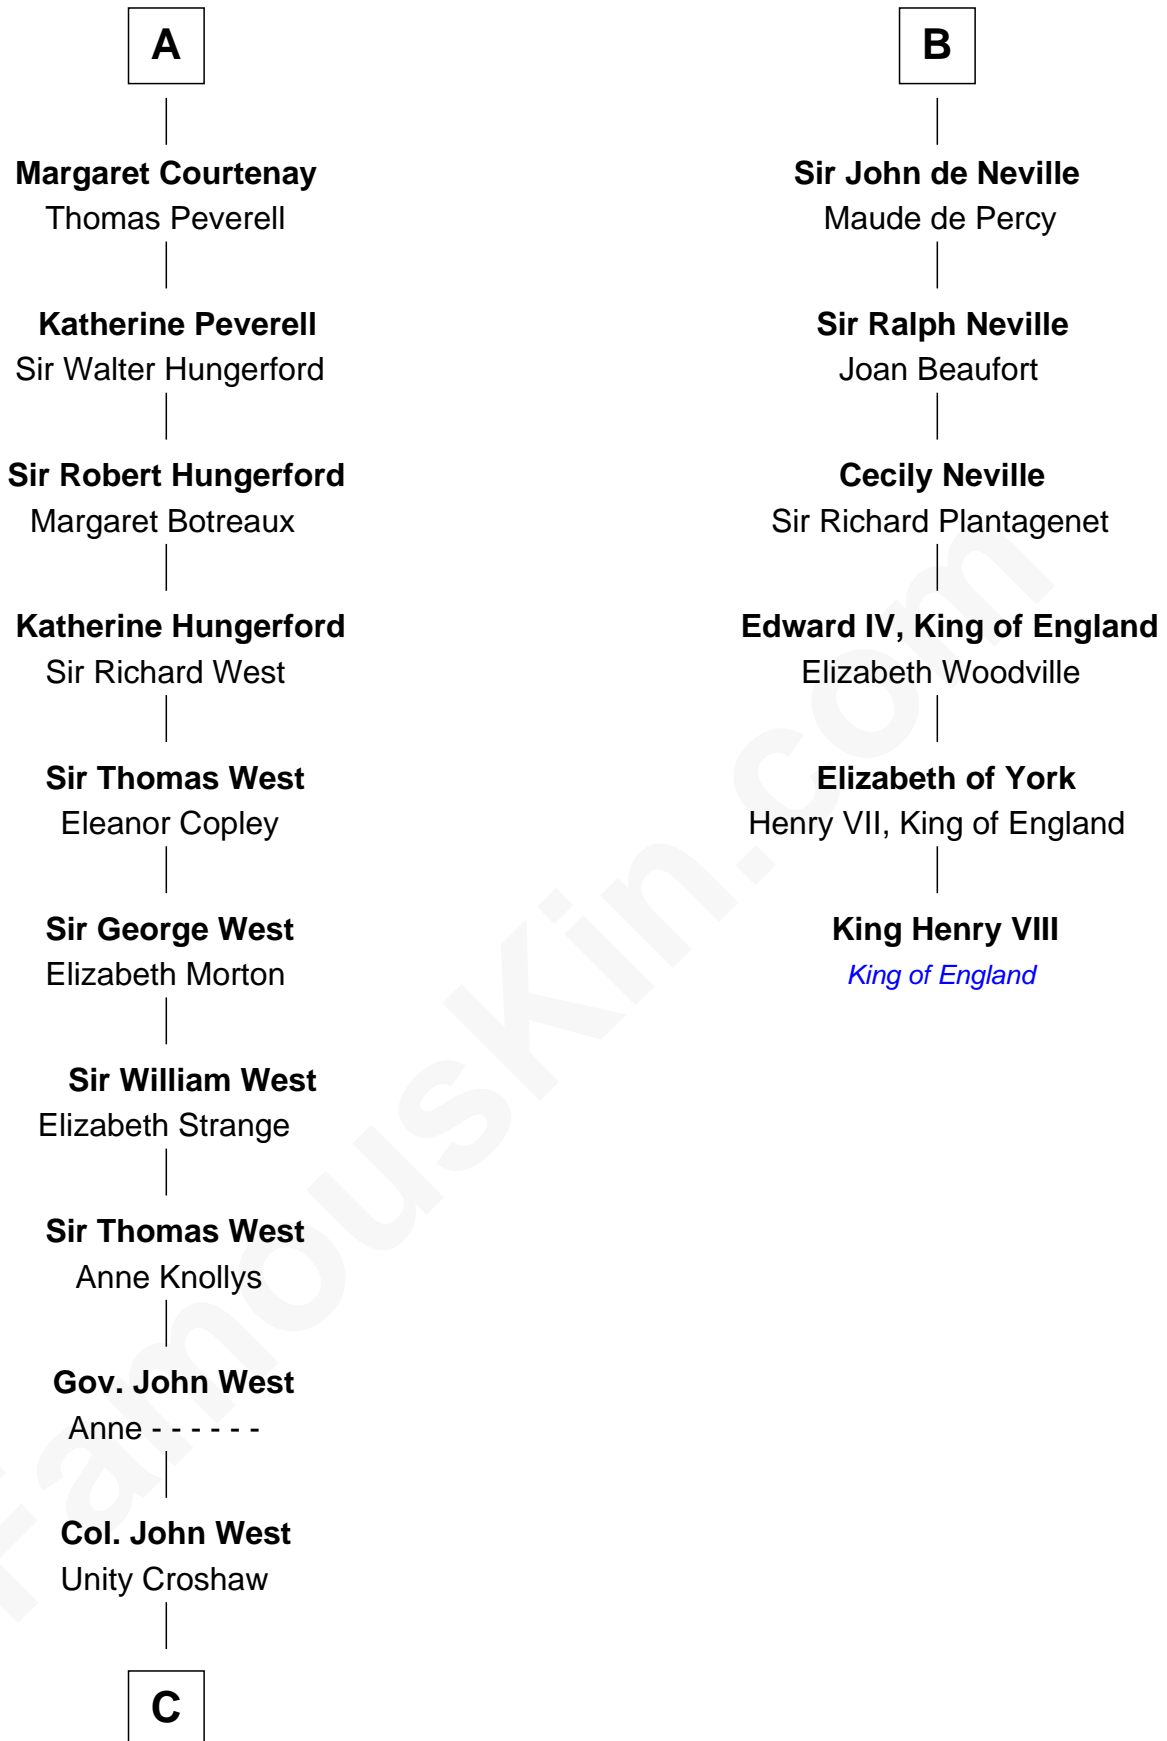

FamousKin.com
Relationship Chart of
William C. C. Claiborne
1st Governor of Louisiana

12th cousin 9 times removed of

King Henry VIII
King of England

Saher I de Quincy
 Maud de St. Liz

C

Ann West

Henry Fox

Ann Fox

Thomas Claiborne

Nathaniel Claiborne

Jane Cole

William Claiborne

Mary Leigh

William C. C. Claiborne

1st Governor of Louisiana

FamousKin.com