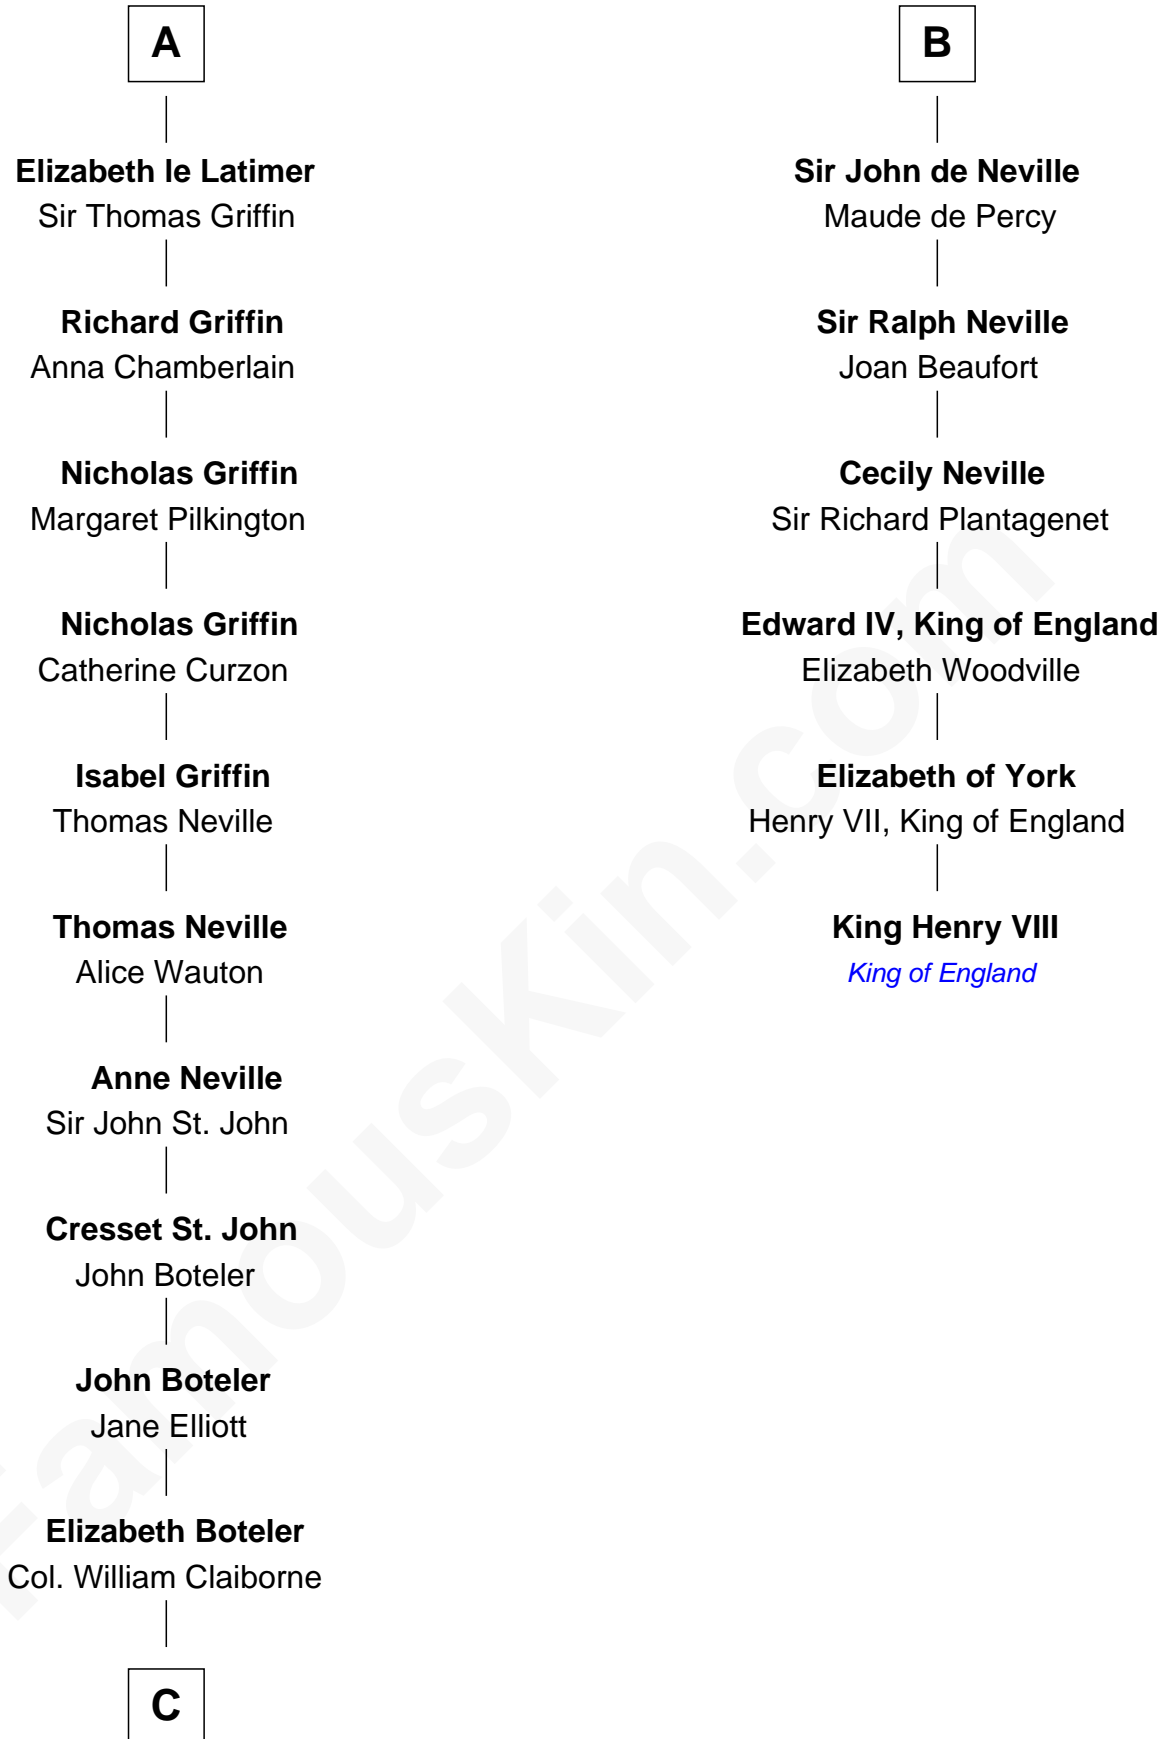

FamousKin.com
Relationship Chart of
William C. C. Claiborne
1st Governor of Louisiana

12th cousin 9 times removed of

King Henry VIII
King of England

Robert de Beaumont
 Amicia de Gael

C

Thomas Claiborne

Sarah Fenn

Thomas Claiborne

Ann Fox

Nathaniel Claiborne

Jane Cole

William Claiborne

Mary Leigh

William C. C. Claiborne

1st Governor of Louisiana