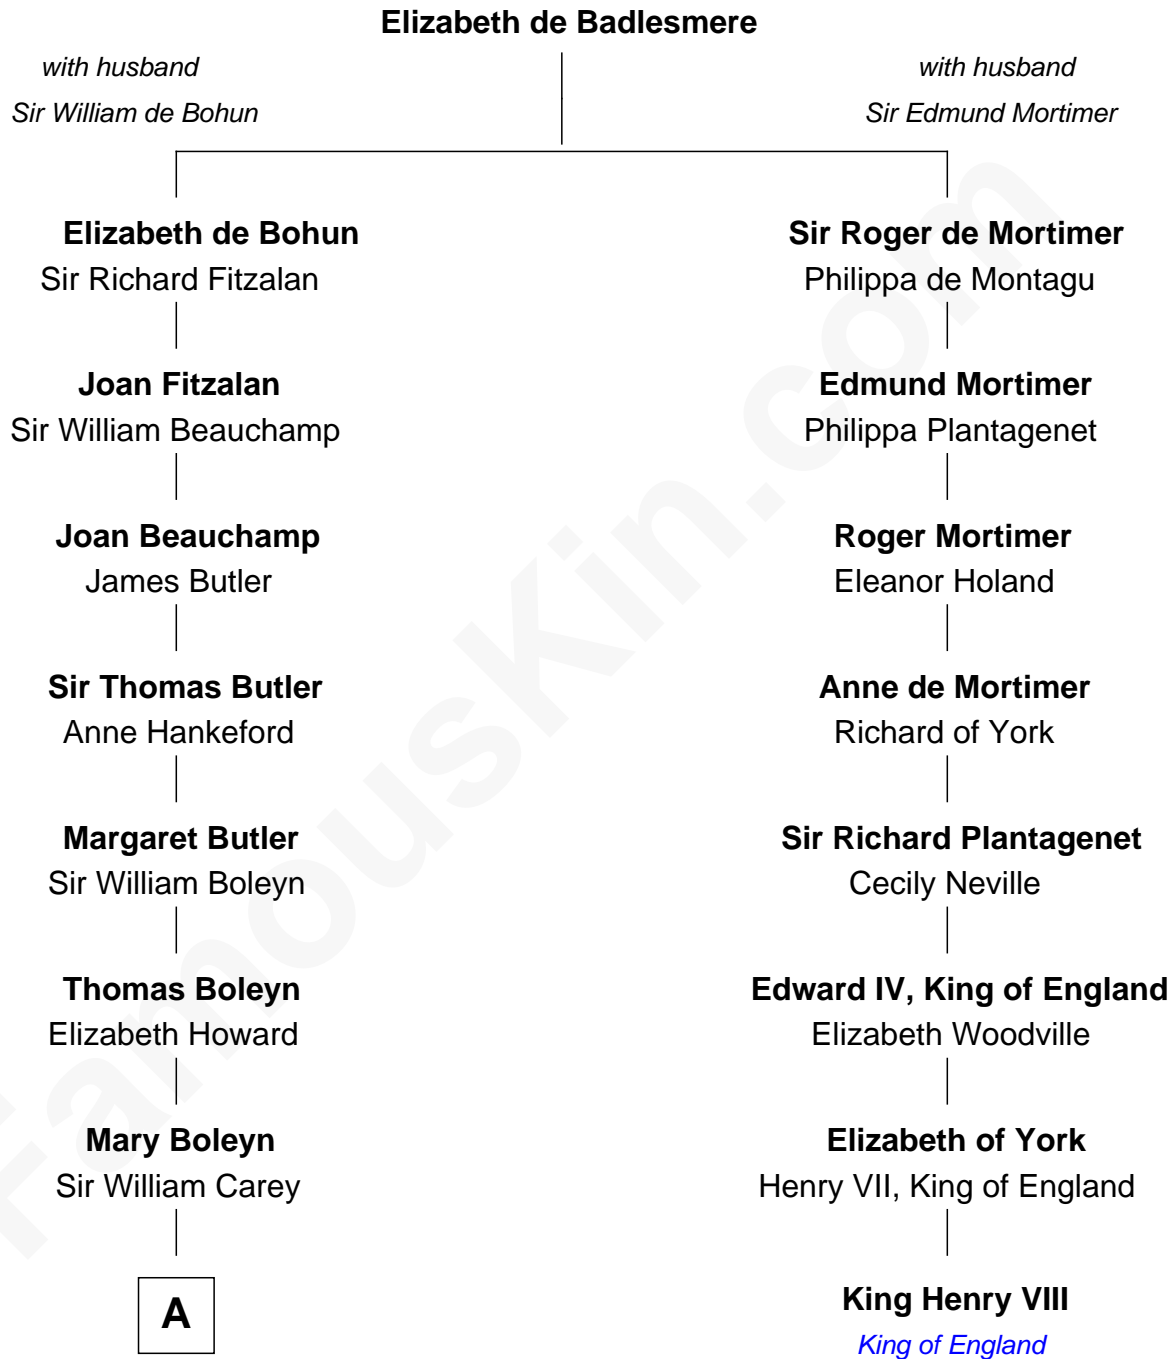

**FamousKin.com**  
**Relationship Chart of**  
**William C. C. Claiborne**  
*1st Governor of Louisiana*

**7th cousin 8 times removed of**  
**King Henry VIII**  
*King of England*

**A**

—  
**Catherine Carey**  
Sir Francis Knollys

—  
**Anne Knollys**  
Sir Thomas West

—  
**Gov. John West**  
Anne - - - - -

—  
**Col. John West**  
Unity Croshaw

—  
**Ann West**  
Henry Fox

—  
**Ann Fox**  
Thomas Claiborne

—  
**Nathaniel Claiborne**  
Jane Cole