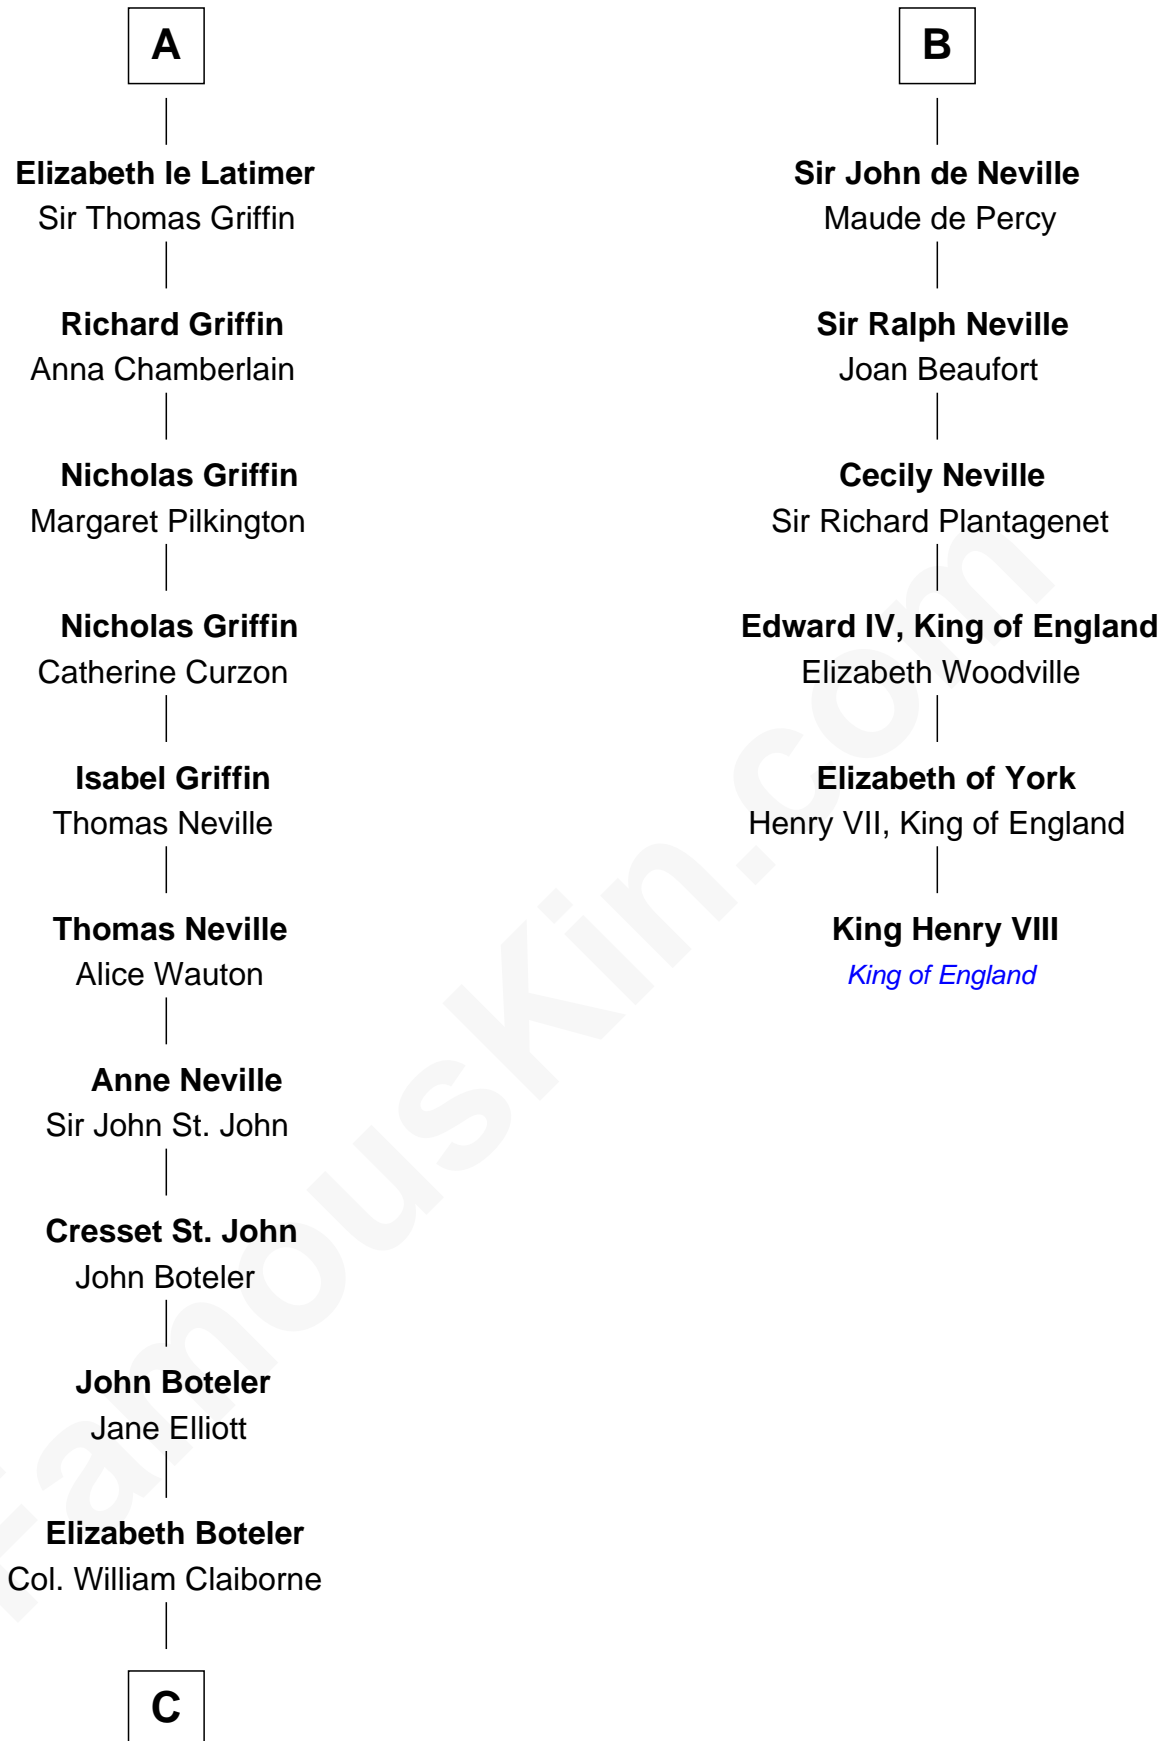

FamousKin.com
Relationship Chart of
William C. C. Claiborne
1st Governor of Louisiana

12th cousin 9 times removed of

King Henry VIII
King of England

Richard de Morville
 Avice of Lancaster

C

Thomas Claiborne

Sarah Fenn

Thomas Claiborne

Ann Fox

Nathaniel Claiborne

Jane Cole

William Claiborne

Mary Leigh

William C. C. Claiborne