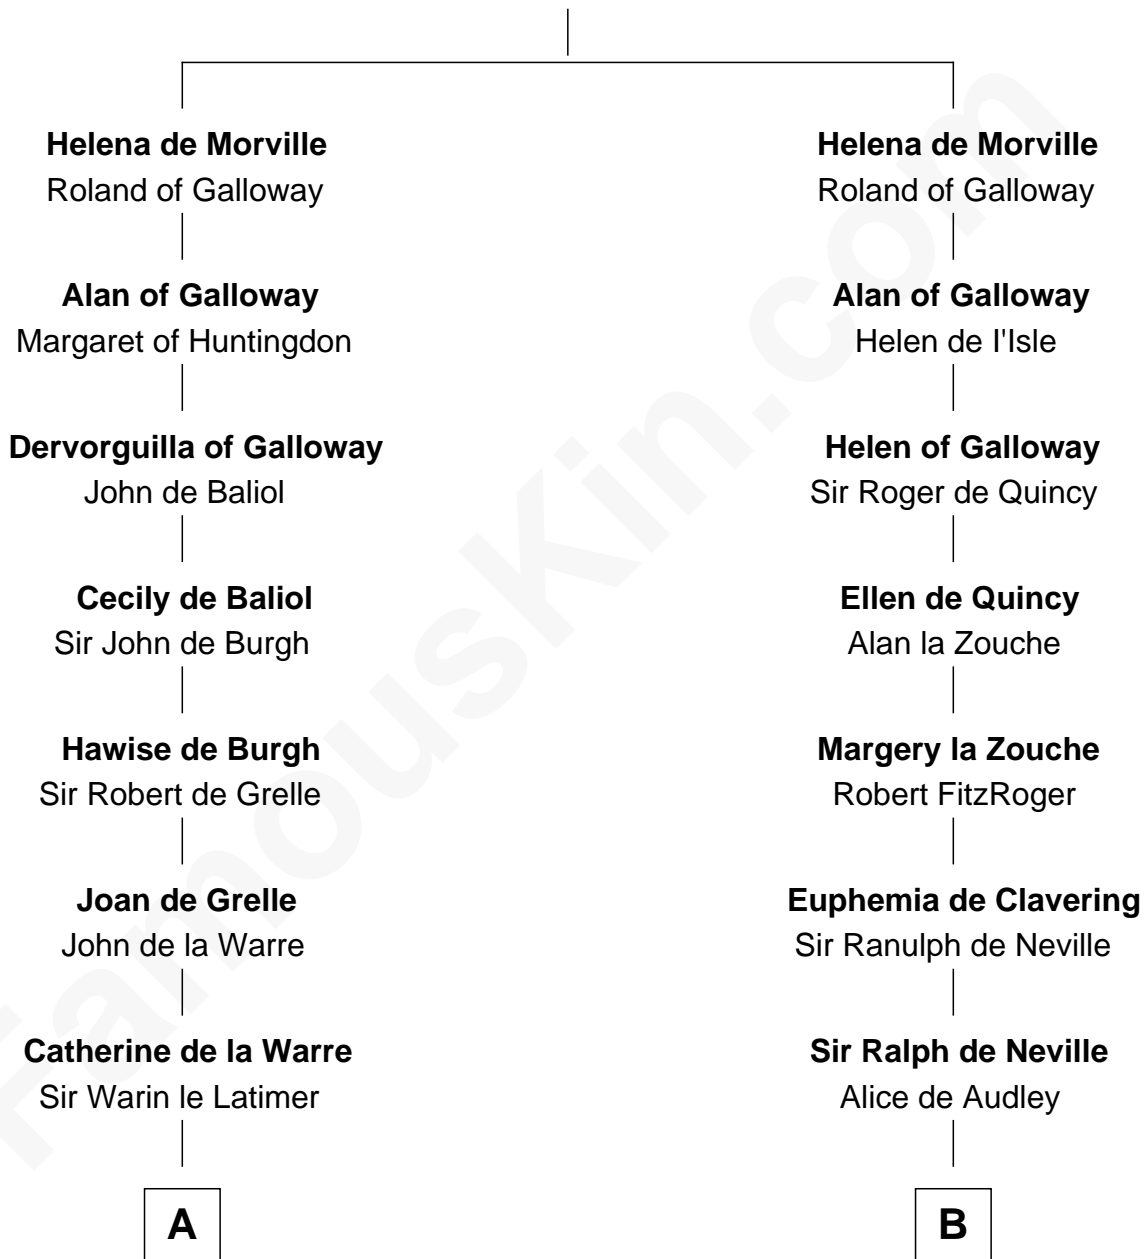

FamousKin.com
Relationship Chart of
William C. C. Claiborne
1st Governor of Louisiana

12th cousin 9 times removed of

King Henry VIII
King of England

Richard de Morville
 Avice of Lancaster

C

Thomas Claiborne

Sarah Fenn

Thomas Claiborne

Ann Fox

Nathaniel Claiborne

Jane Cole

William Claiborne

Mary Leigh

William C. C. Claiborne