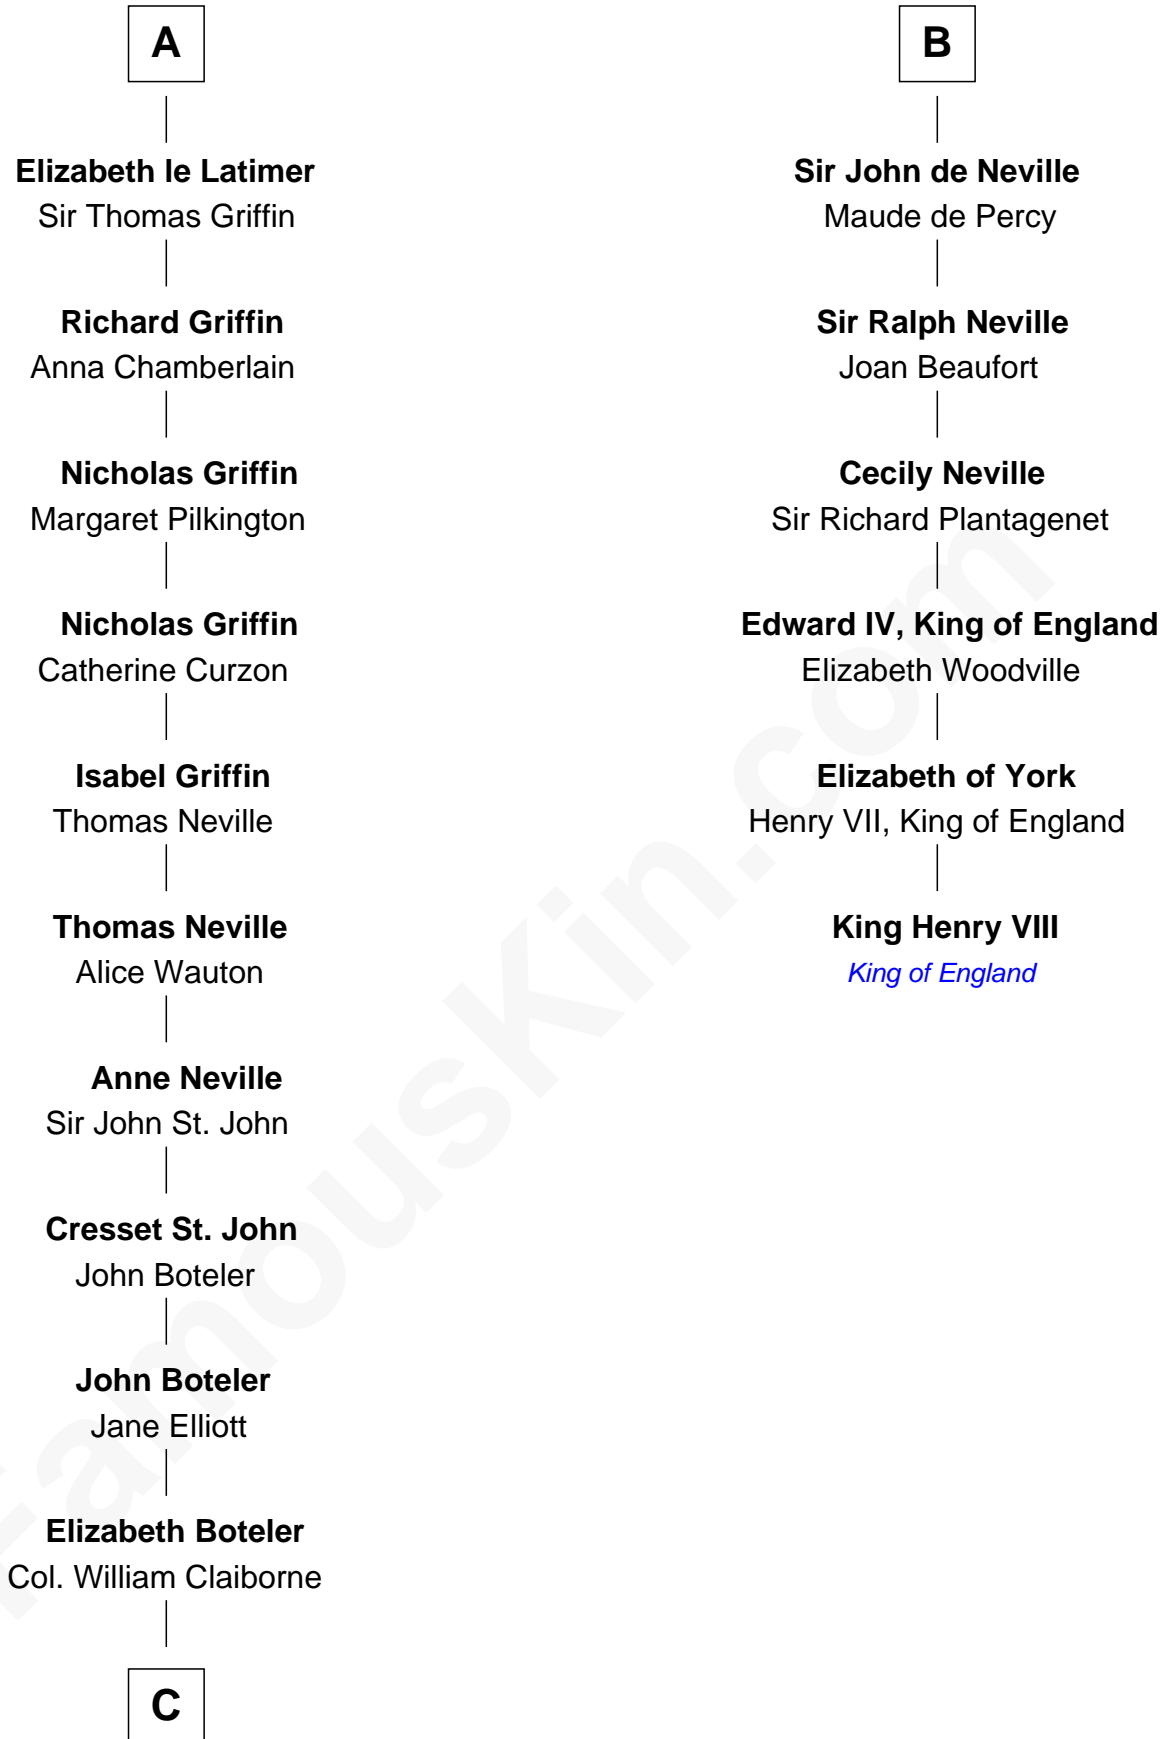

FamousKin.com
Relationship Chart of
William C. C. Claiborne
1st Governor of Louisiana

12th cousin 9 times removed of

King Henry VIII
King of England

Uhtred of Galloway
 Gunnild of Dunbar

C

Thomas Claiborne

Sarah Fenn

Thomas Claiborne

Ann Fox

Nathaniel Claiborne

Jane Cole

William Claiborne

Mary Leigh

William C. C. Claiborne