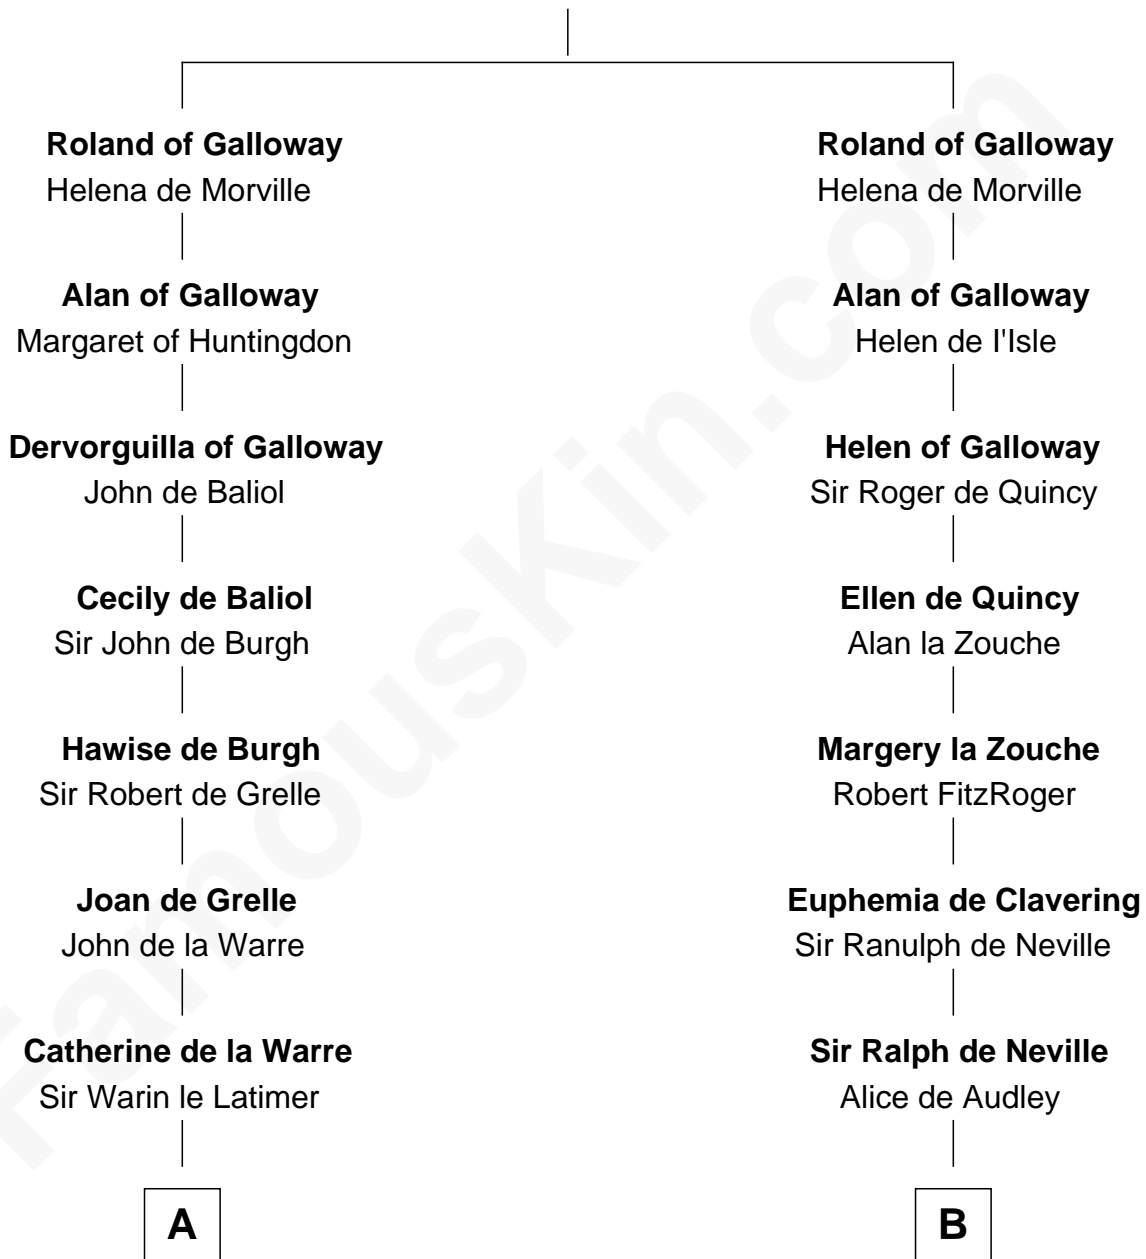

FamousKin.com
Relationship Chart of
William C. C. Claiborne
1st Governor of Louisiana

12th cousin 9 times removed of

King Henry VIII
King of England

Uhtred of Galloway
 Gunnild of Dunbar

C

Thomas Claiborne

Sarah Fenn

Thomas Claiborne

Ann Fox

Nathaniel Claiborne

Jane Cole

William Claiborne

Mary Leigh

William C. C. Claiborne

1st Governor of Louisiana

FamousKin.com