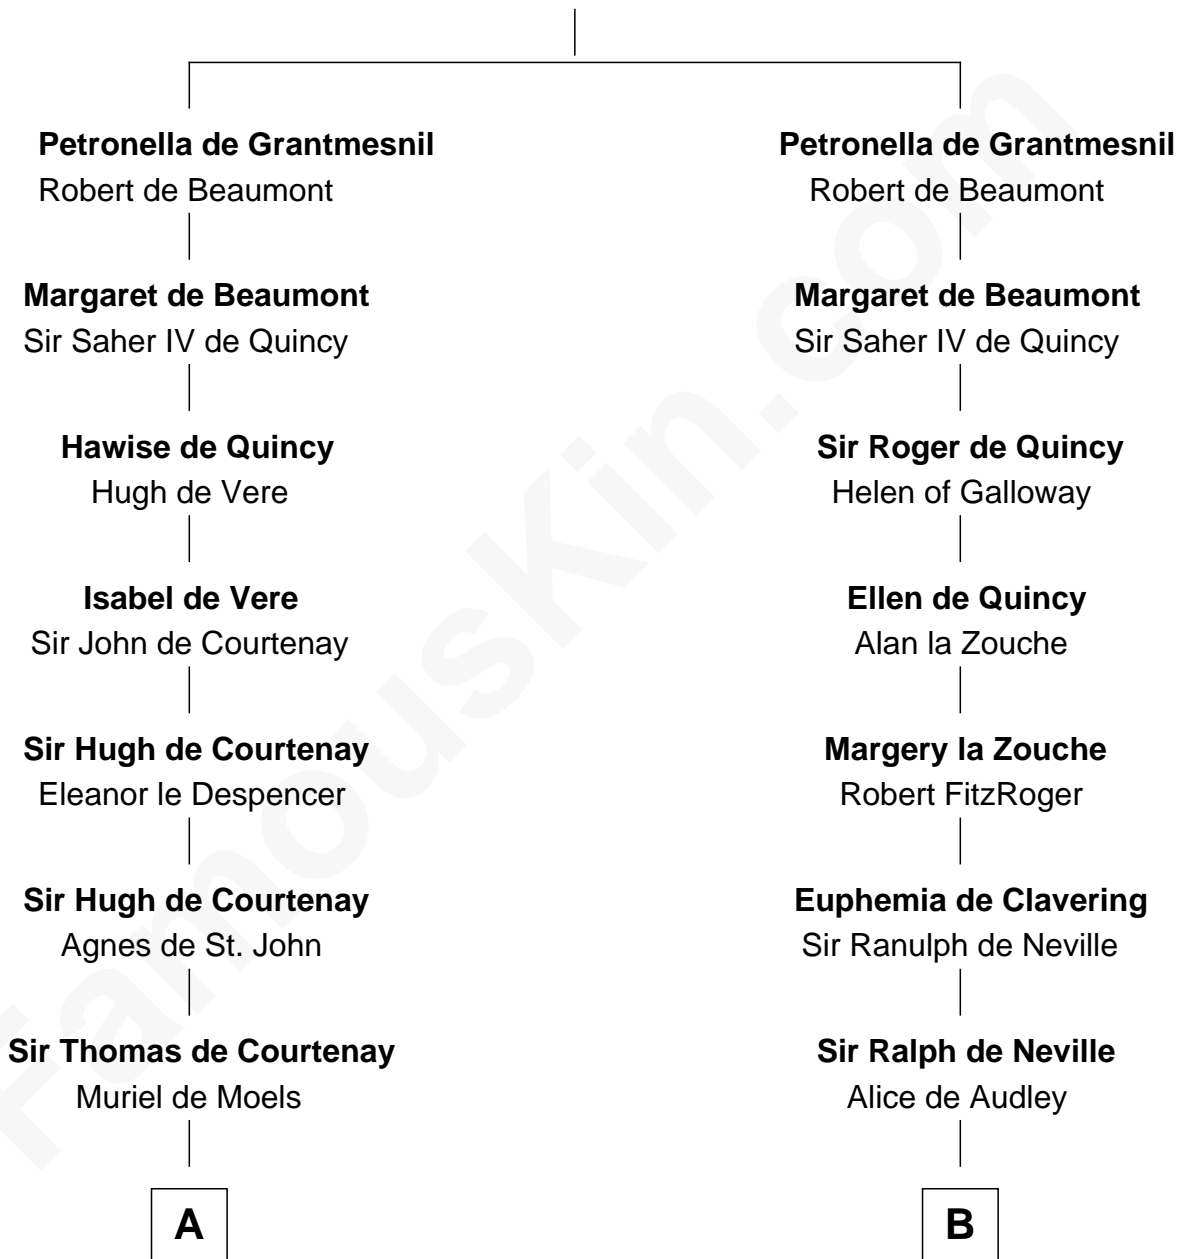

**FamousKin.com**  
**Relationship Chart of**  
**William C. C. Claiborne**  
*1st Governor of Louisiana*

12th cousin 9 times removed of

**King Henry VIII**  
*King of England*

**Hugh de Grantmesnil**

**C**

—  
**Ann West**

Henry Fox

—  
**Ann Fox**

Thomas Claiborne

—  
**Nathaniel Claiborne**

Jane Cole

—  
**William Claiborne**

Mary Leigh

—  
**William C. C. Claiborne**

*1st Governor of Louisiana*

FamousKin.com