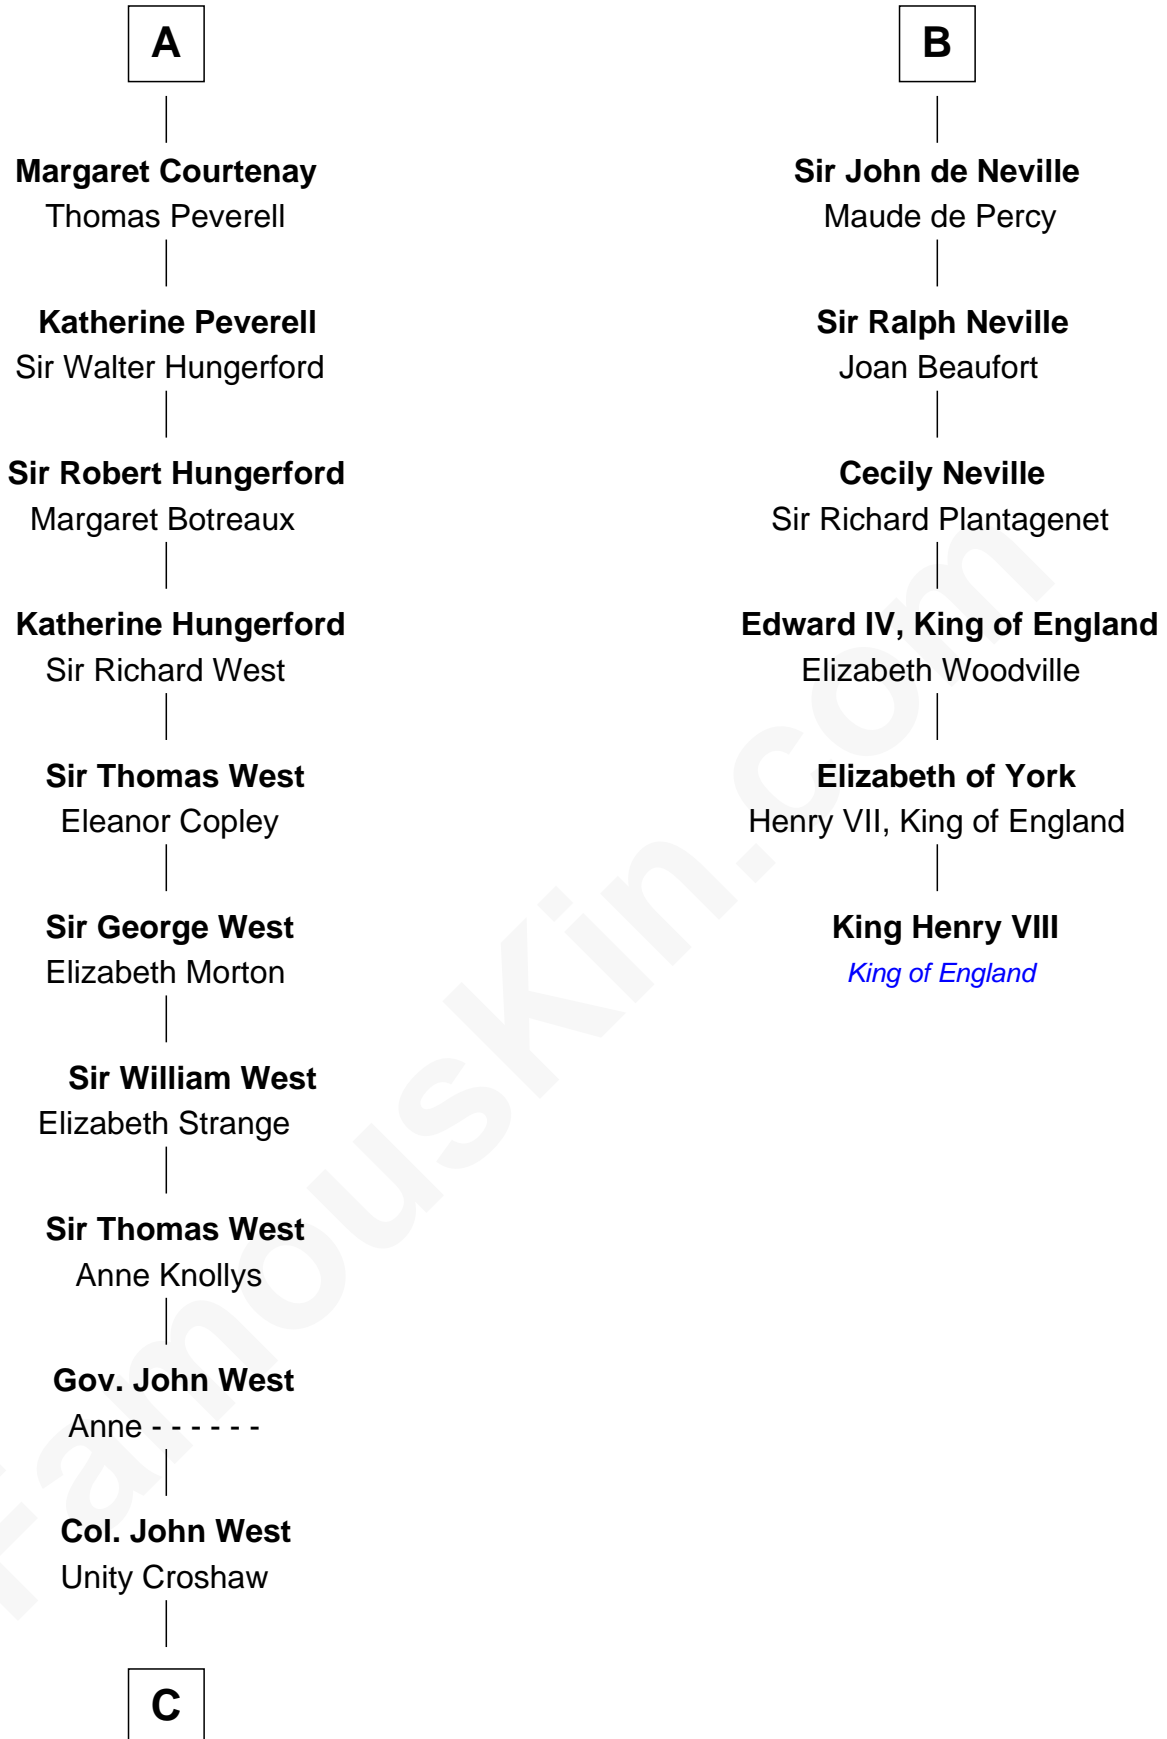

**FamousKin.com**  
**Relationship Chart of**  
**William C. C. Claiborne**  
*1st Governor of Louisiana*

12th cousin 9 times removed of

**King Henry VIII**  
*King of England*

**Hugh de Grantmesnil**

**C**

—  
**Ann West**

Henry Fox

—  
**Ann Fox**

Thomas Claiborne

—  
**Nathaniel Claiborne**

Jane Cole

—  
**William Claiborne**

Mary Leigh

—  
**William C. C. Claiborne**

*1st Governor of Louisiana*

FamousKin.com