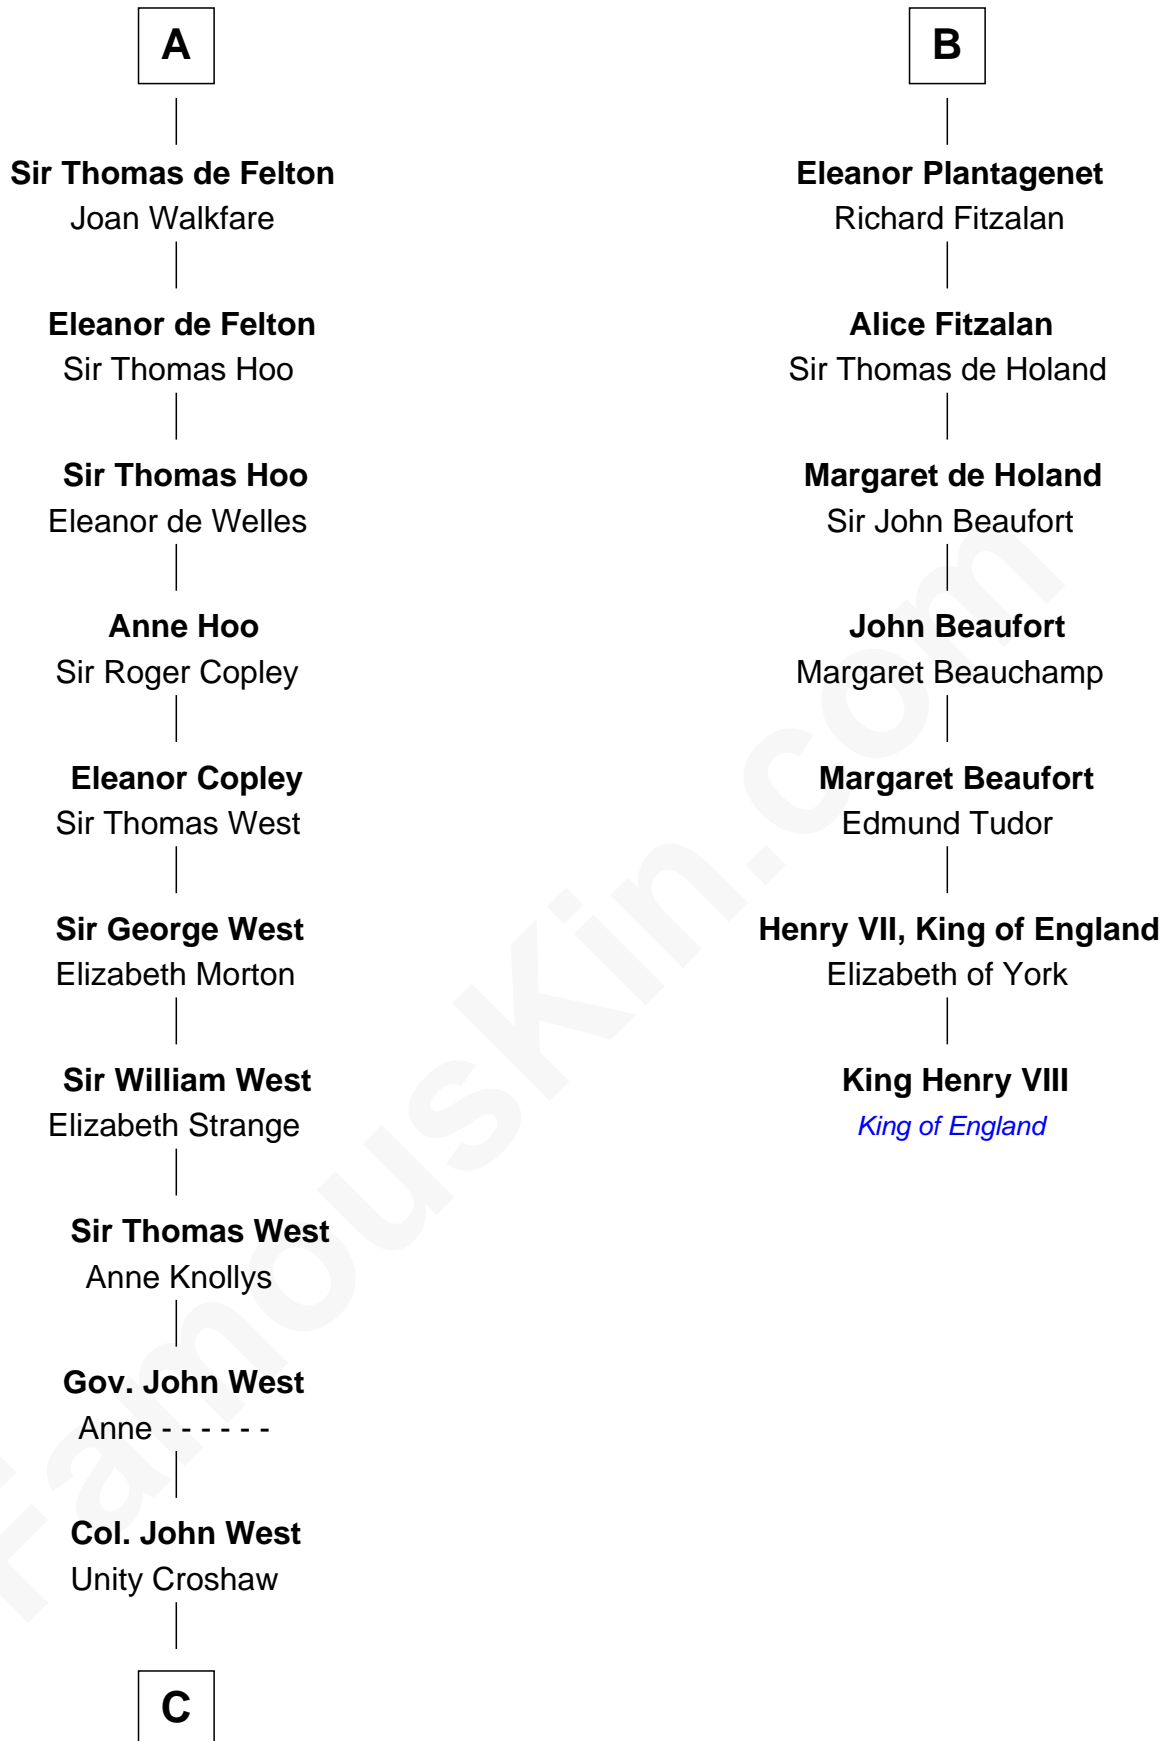

FamousKin.com
Relationship Chart of
William C. C. Claiborne
1st Governor of Louisiana

13th cousin 8 times removed of
King Henry VIII
King of England

Gottfried I, Count of Louvain
 Ide de Chiny

C

Ann West

Henry Fox

Ann Fox

Thomas Claiborne

Nathaniel Claiborne

Jane Cole

William Claiborne

Mary Leigh

William C. C. Claiborne

1st Governor of Louisiana