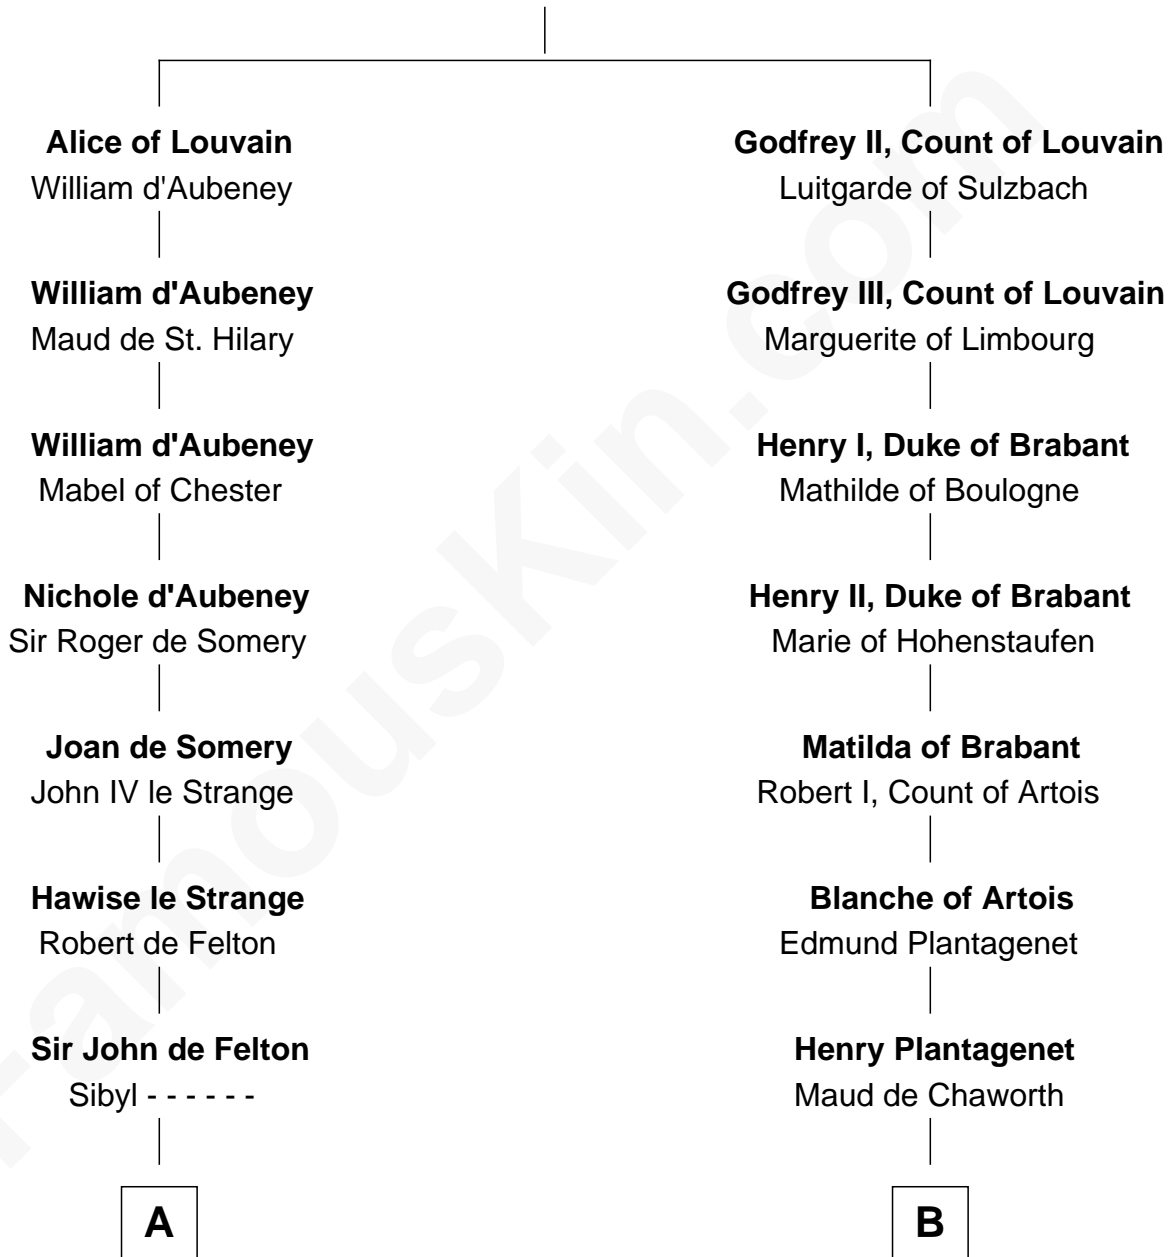

FamousKin.com
Relationship Chart of
William C. C. Claiborne
1st Governor of Louisiana

13th cousin 8 times removed of
King Henry VIII
King of England

Gottfried I, Count of Louvain
 Ide de Chiny

C

Ann West

Henry Fox

Ann Fox

Thomas Claiborne

Nathaniel Claiborne

Jane Cole

William Claiborne

Mary Leigh

William C. C. Claiborne

1st Governor of Louisiana