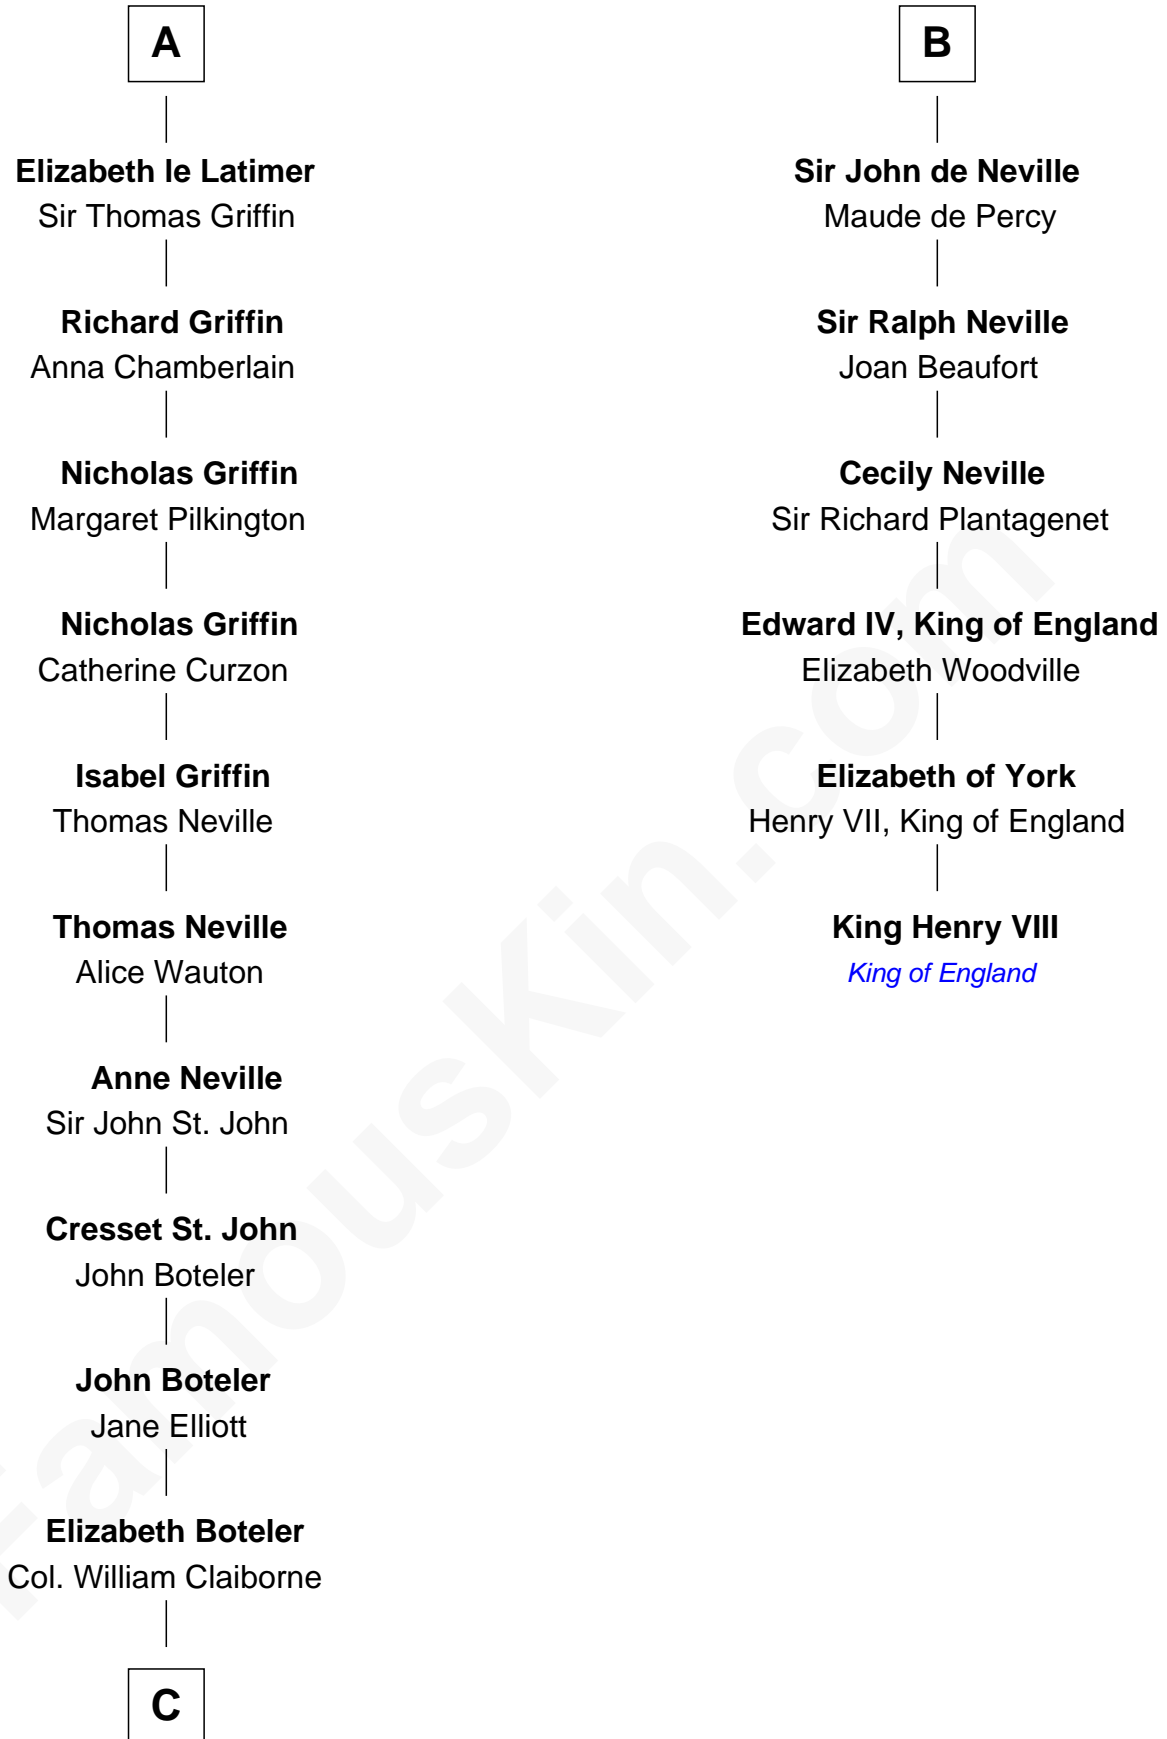

FamousKin.com
Relationship Chart of
William C. C. Claiborne
1st Governor of Louisiana

12th cousin 9 times removed of

King Henry VIII
King of England

Aubrey de Vere
 Alice Fitzrichard de Clare

C

Thomas Claiborne

Sarah Fenn

Thomas Claiborne

Ann Fox

Nathaniel Claiborne

Jane Cole

William Claiborne

Mary Leigh

William C. C. Claiborne