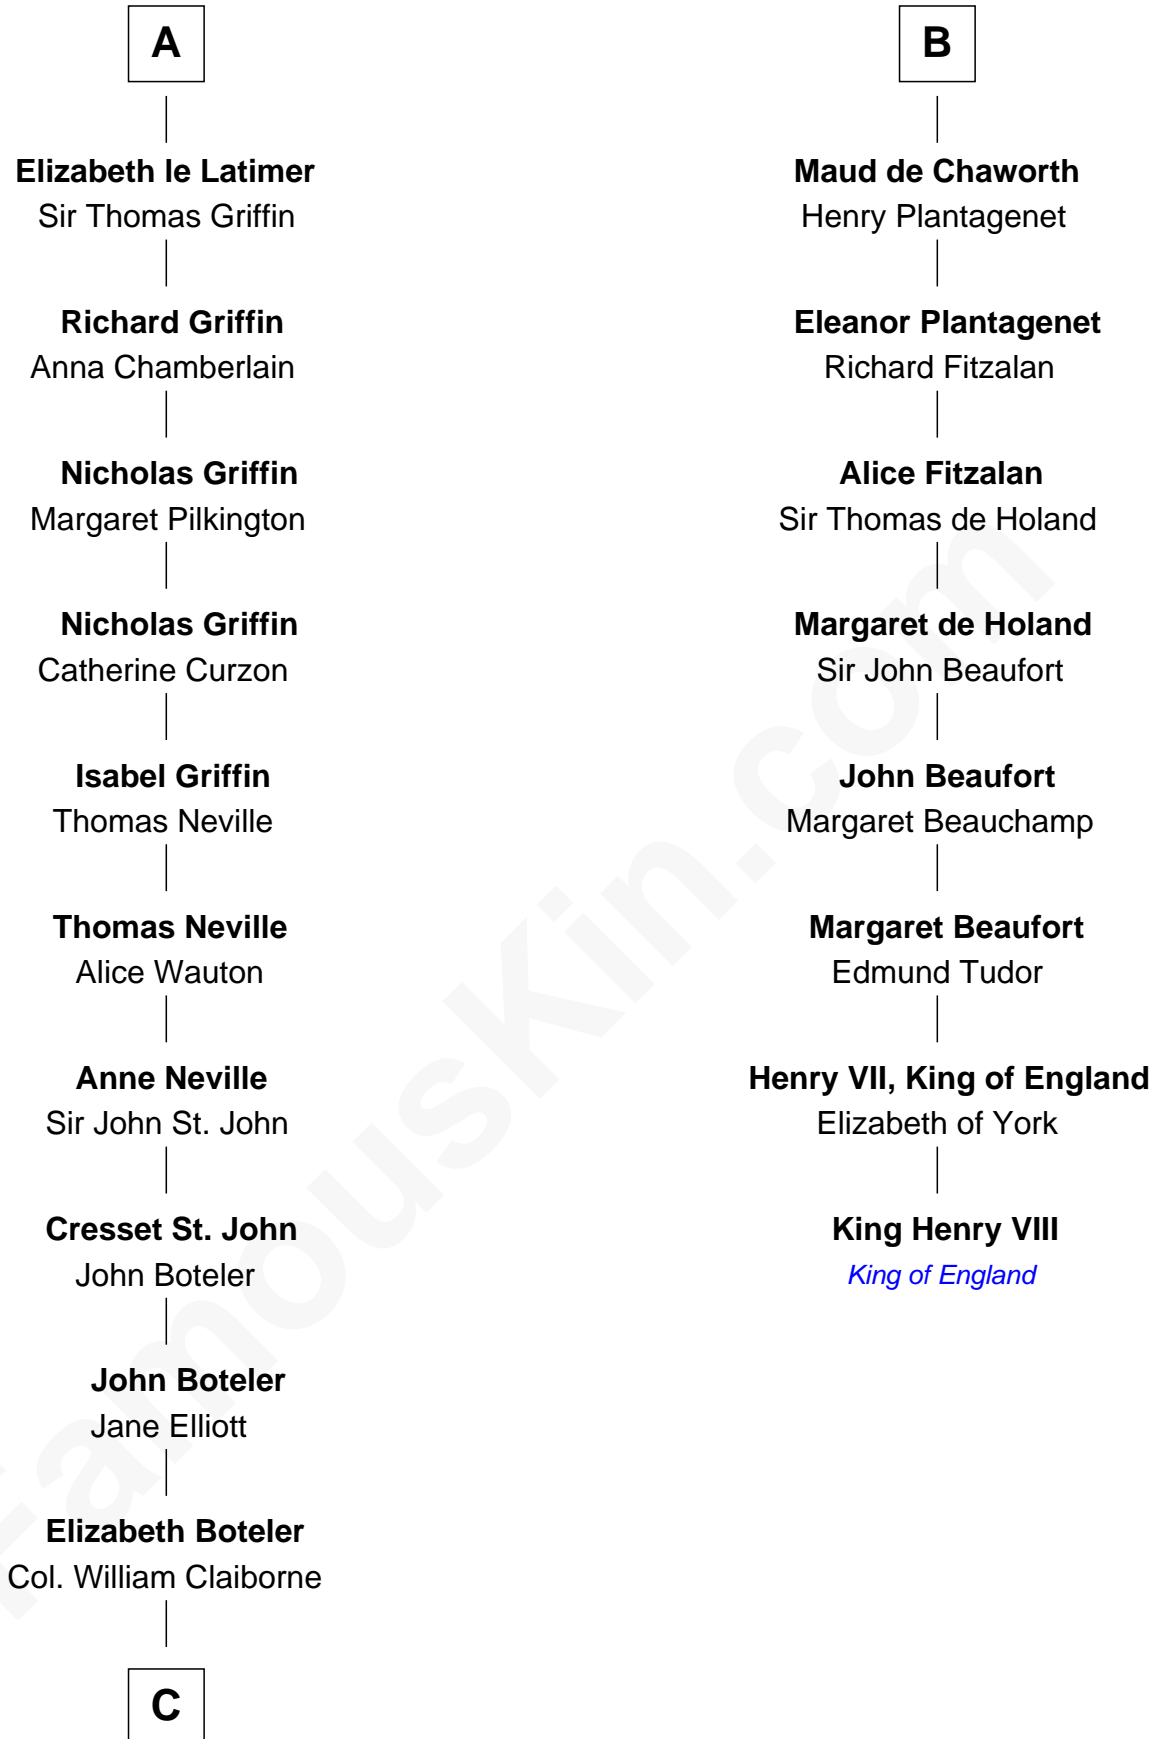

FamousKin.com
Relationship Chart of
William C. C. Claiborne
1st Governor of Louisiana

14th cousin 7 times removed of

King Henry VIII
King of England

C

Thomas Claiborne

Sarah Fenn

Thomas Claiborne

Ann Fox

Nathaniel Claiborne

Jane Cole

William Claiborne

Mary Leigh

William C. C. Claiborne

1st Governor of Louisiana

FamousKin.com