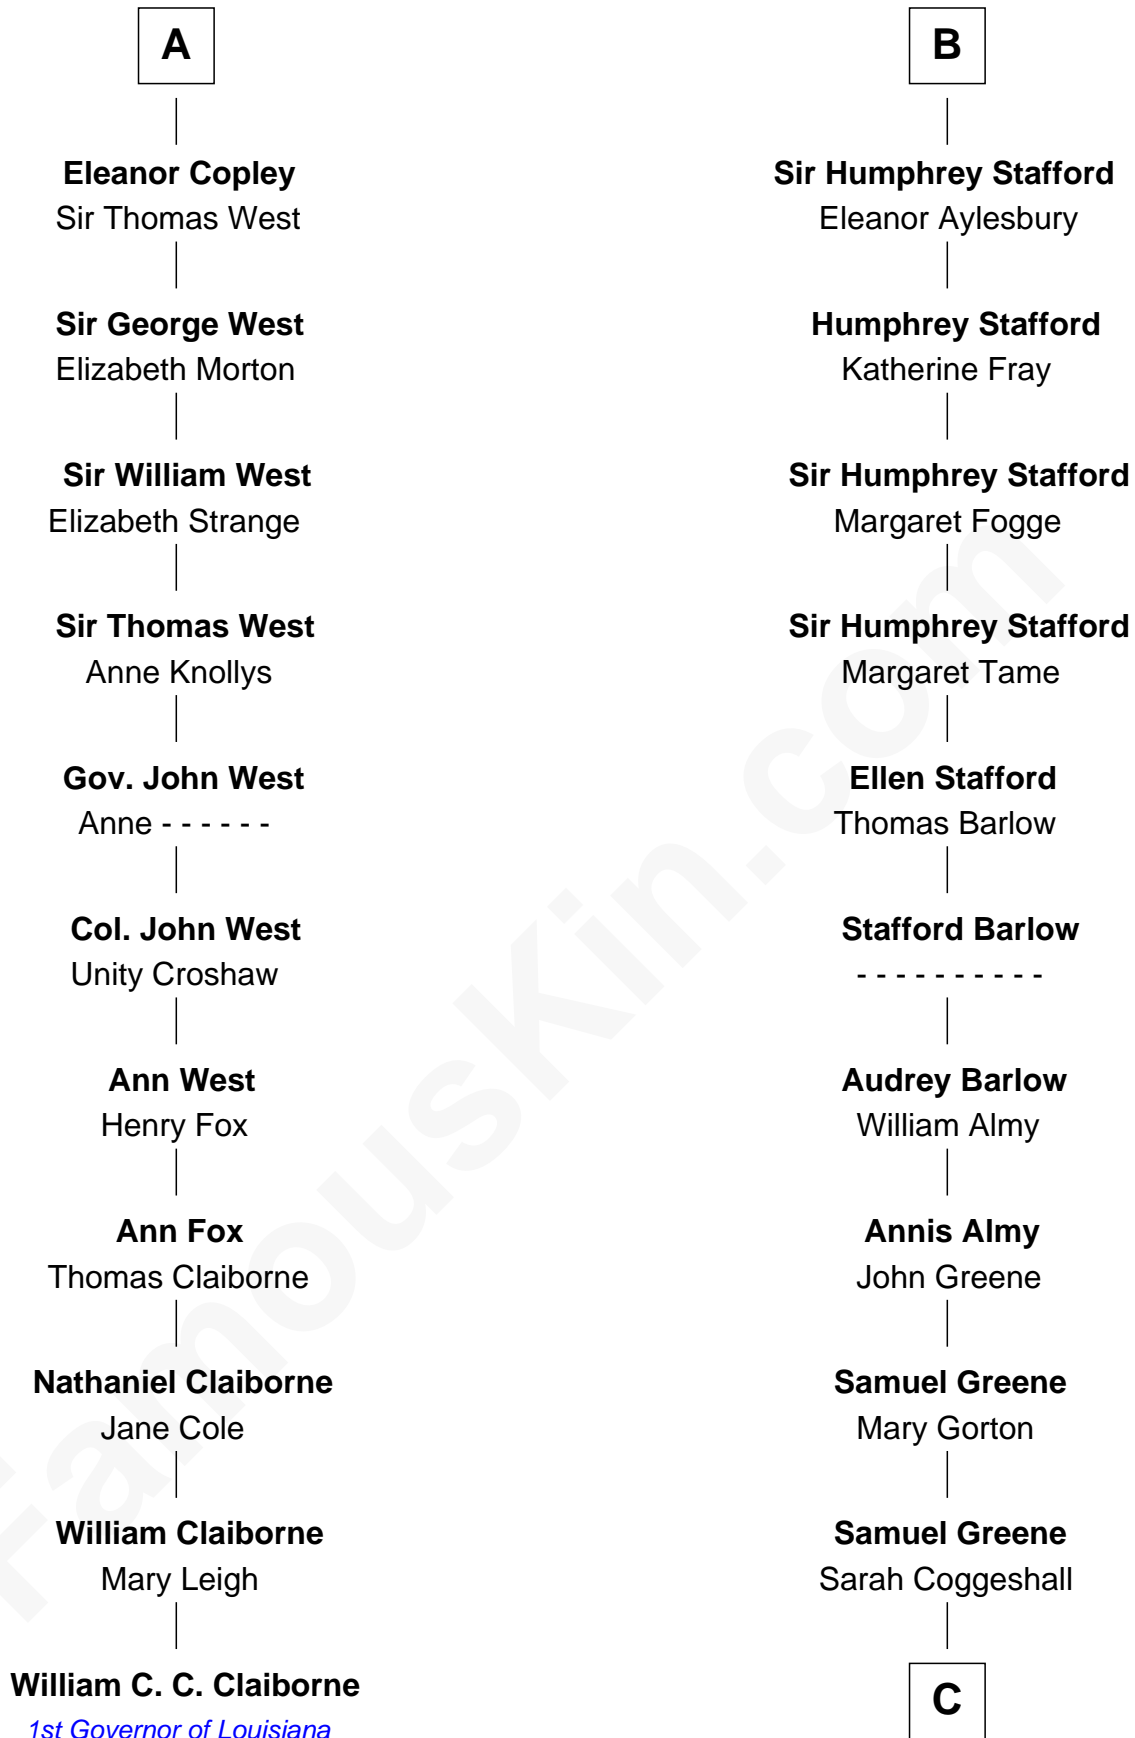

FamousKin.com
Relationship Chart of
William C. C. Claiborne
1st Governor of Louisiana

17th cousin 2 times removed of
Samuel Ward King
15th Governor of Rhode Island

Sir Roger de Somery
 Nichole d'Aubenev

C

—
Mercy Green

John Walton

—
Welthian Walton

William Borden King

—
Samuel Ward King

15th Governor of Rhode Island

FamousKin.com