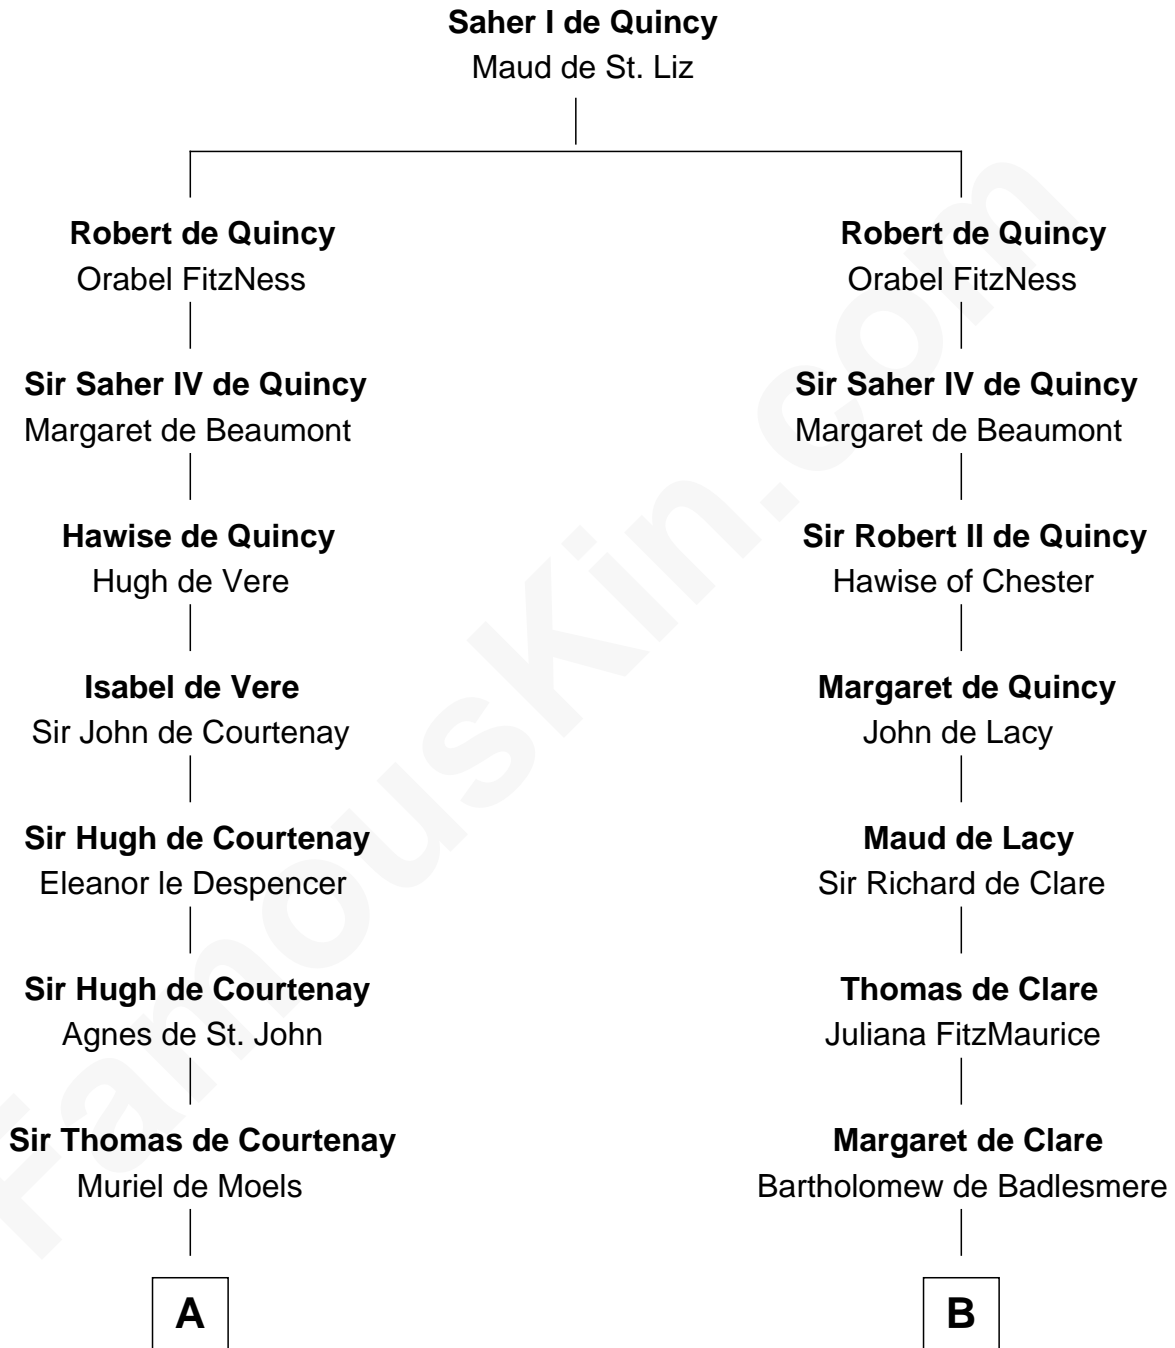

**FamousKin.com**  
**Relationship Chart of**  
**William C. C. Claiborne**  
*1st Governor of Louisiana*

**20th cousin 1 time removed of**  
**Francis Lightfoot Lee**  
*Signer of the Declaration of Independence*

**C**

**Ann West**  
Henry Fox

**Ann Fox**  
Thomas Claiborne

**Nathaniel Claiborne**  
Jane Cole

**William Claiborne**  
Mary Leigh

**William C. C. Claiborne**  
*1st Governor of Louisiana*

**D**

**Alice Eltonhead**  
Henry Corbin