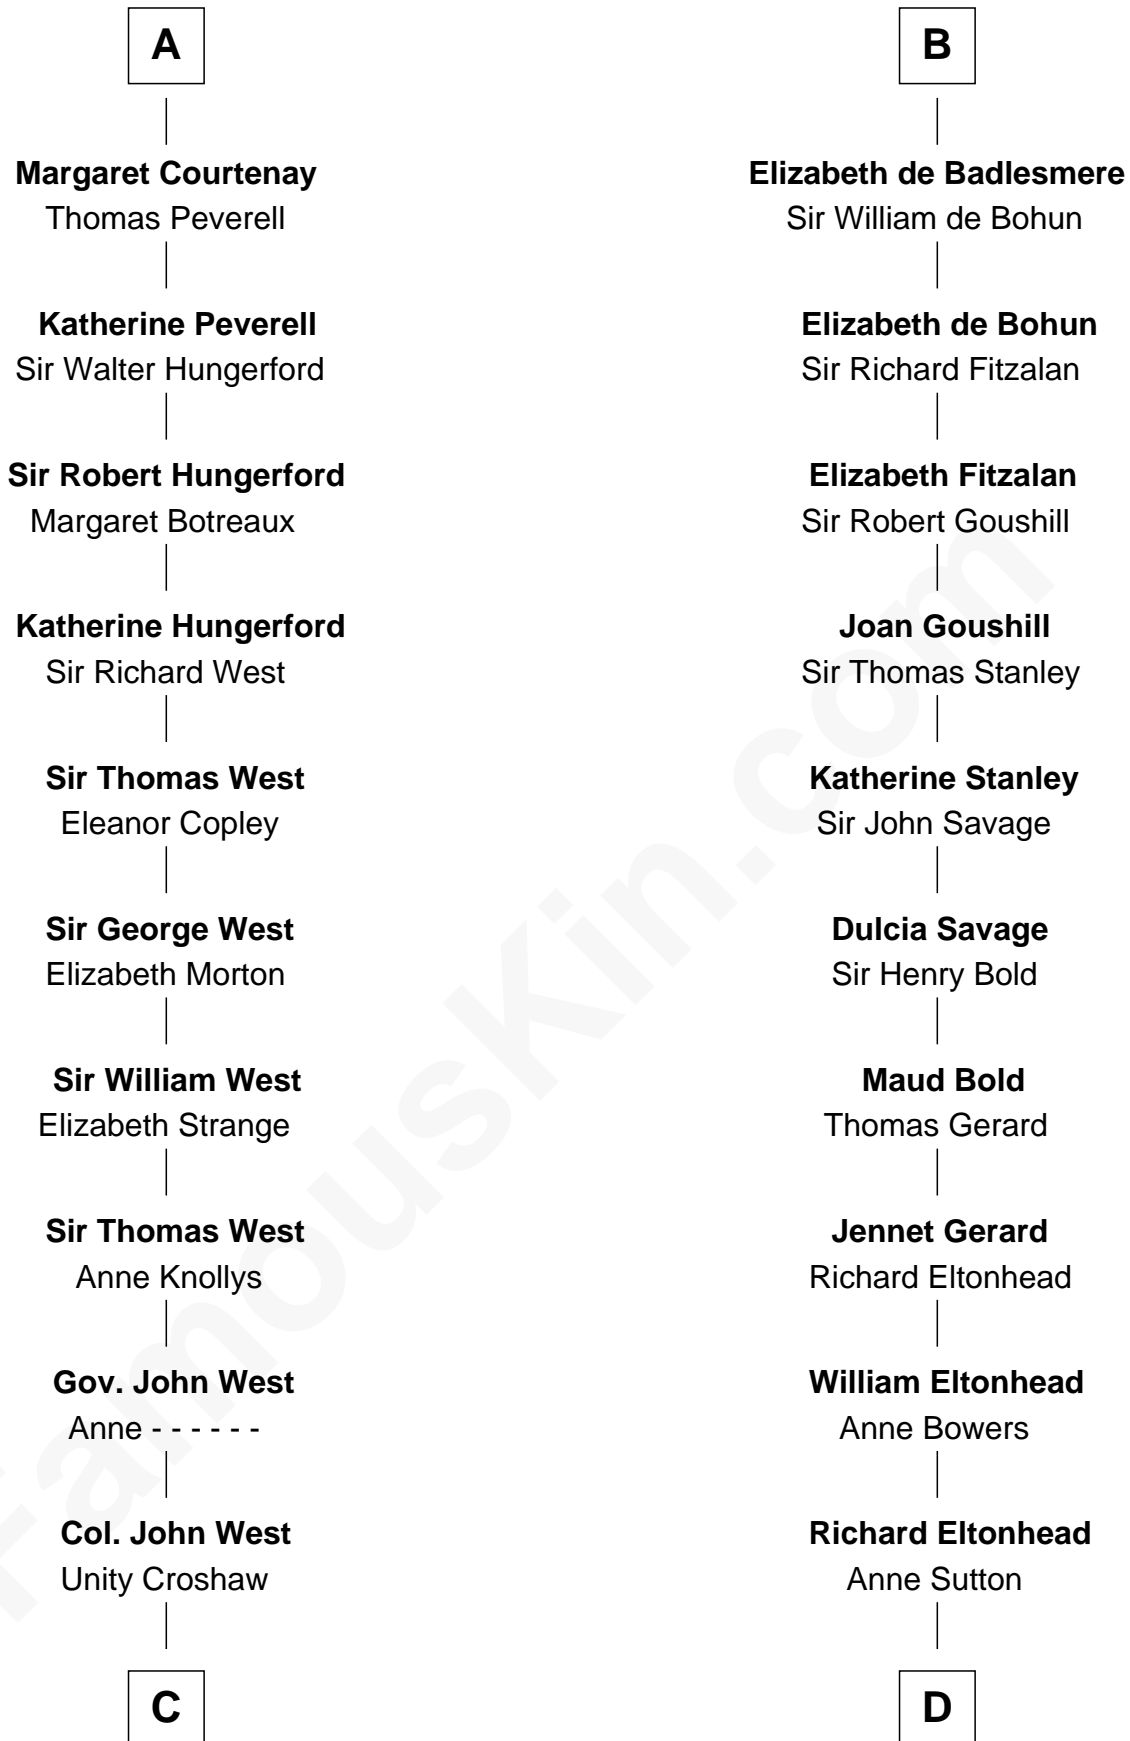

**FamousKin.com**  
**Relationship Chart of**  
**William C. C. Claiborne**  
*1st Governor of Louisiana*

**20th cousin 1 time removed of**  
**Francis Lightfoot Lee**  
*Signer of the Declaration of Independence*

**C**

**Ann West**  
Henry Fox

**Ann Fox**  
Thomas Claiborne

**Nathaniel Claiborne**  
Jane Cole

**William Claiborne**  
Mary Leigh

**William C. C. Claiborne**  
*1st Governor of Louisiana*

**D**

**Alice Eltonhead**  
Henry Corbin