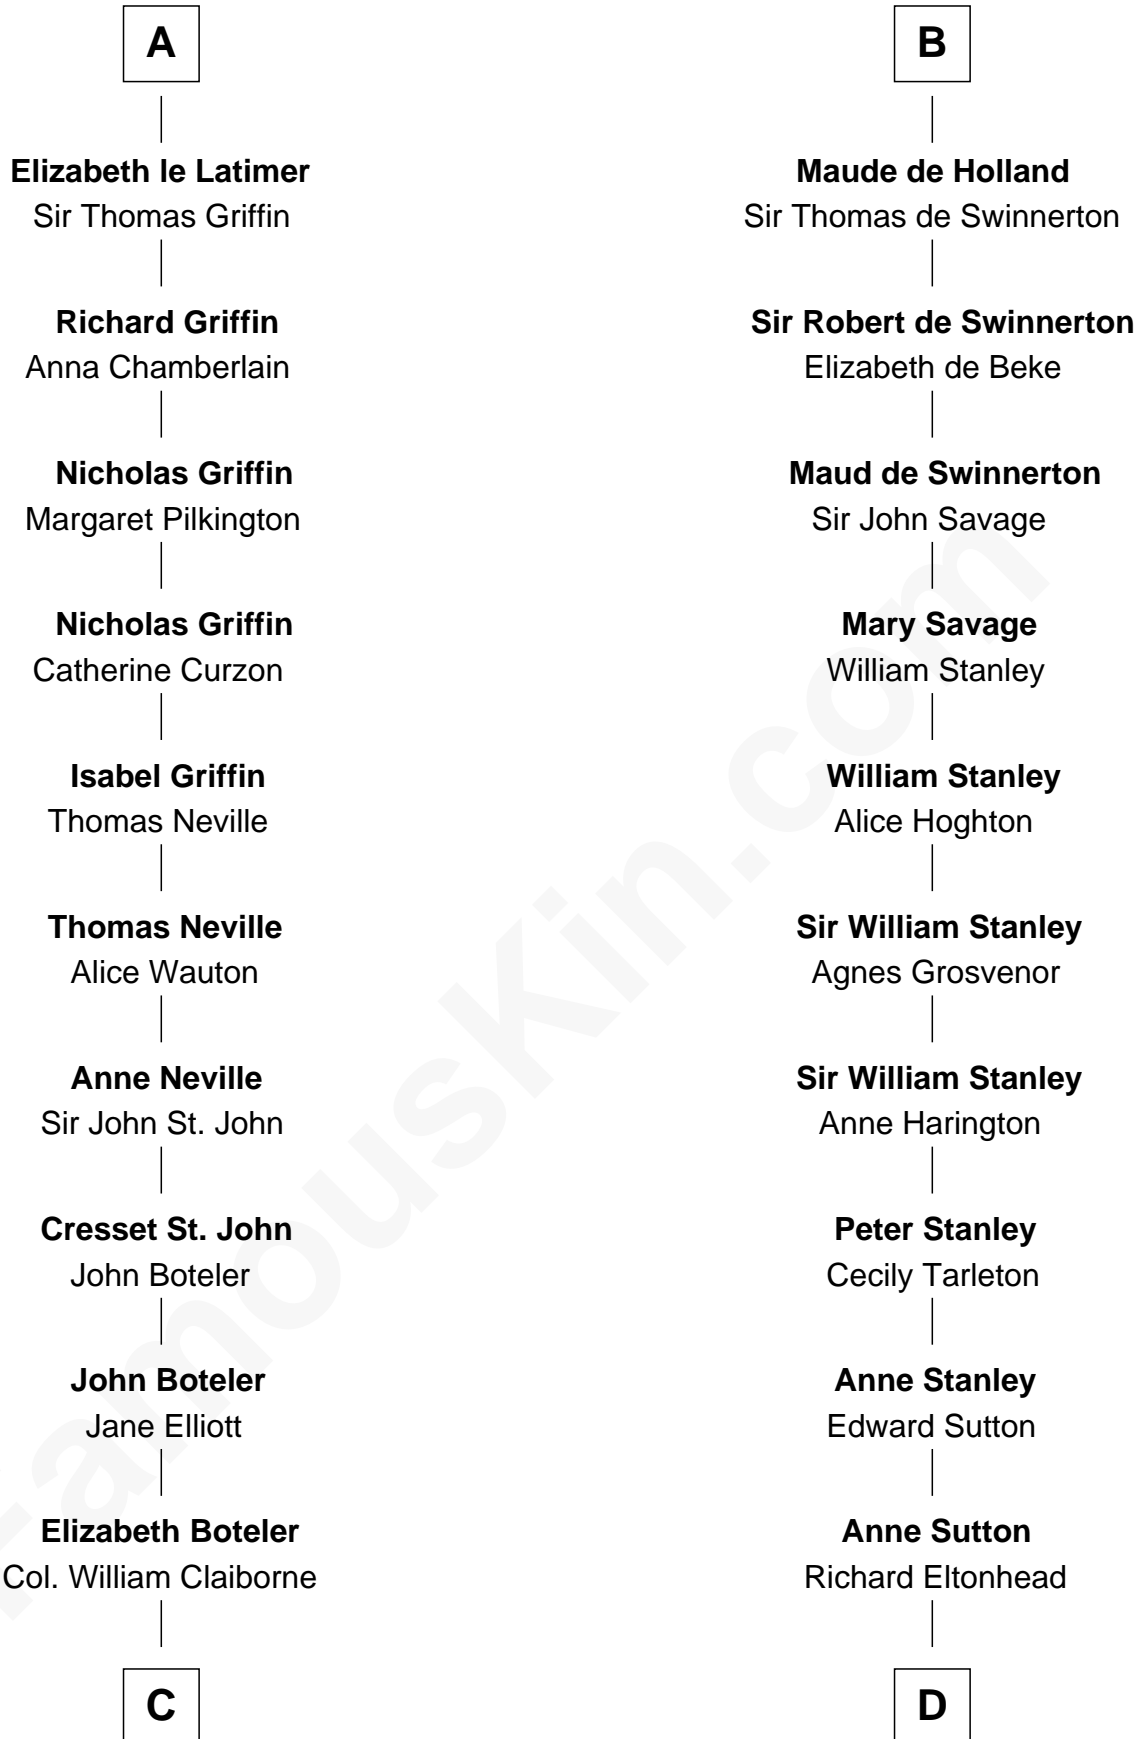

FamousKin.com Relationship Chart of

William C. C. Claiborne

1st Governor of Louisiana

20th cousin 1 time removed of

Francis Lightfoot Lee

Signer of the Declaration of Independence

Uhtred of Galloway

Gunnild of Dunbar

C

Thomas Claiborne

Sarah Fenn

Thomas Claiborne

Ann Fox

Nathaniel Claiborne

Jane Cole

William Claiborne