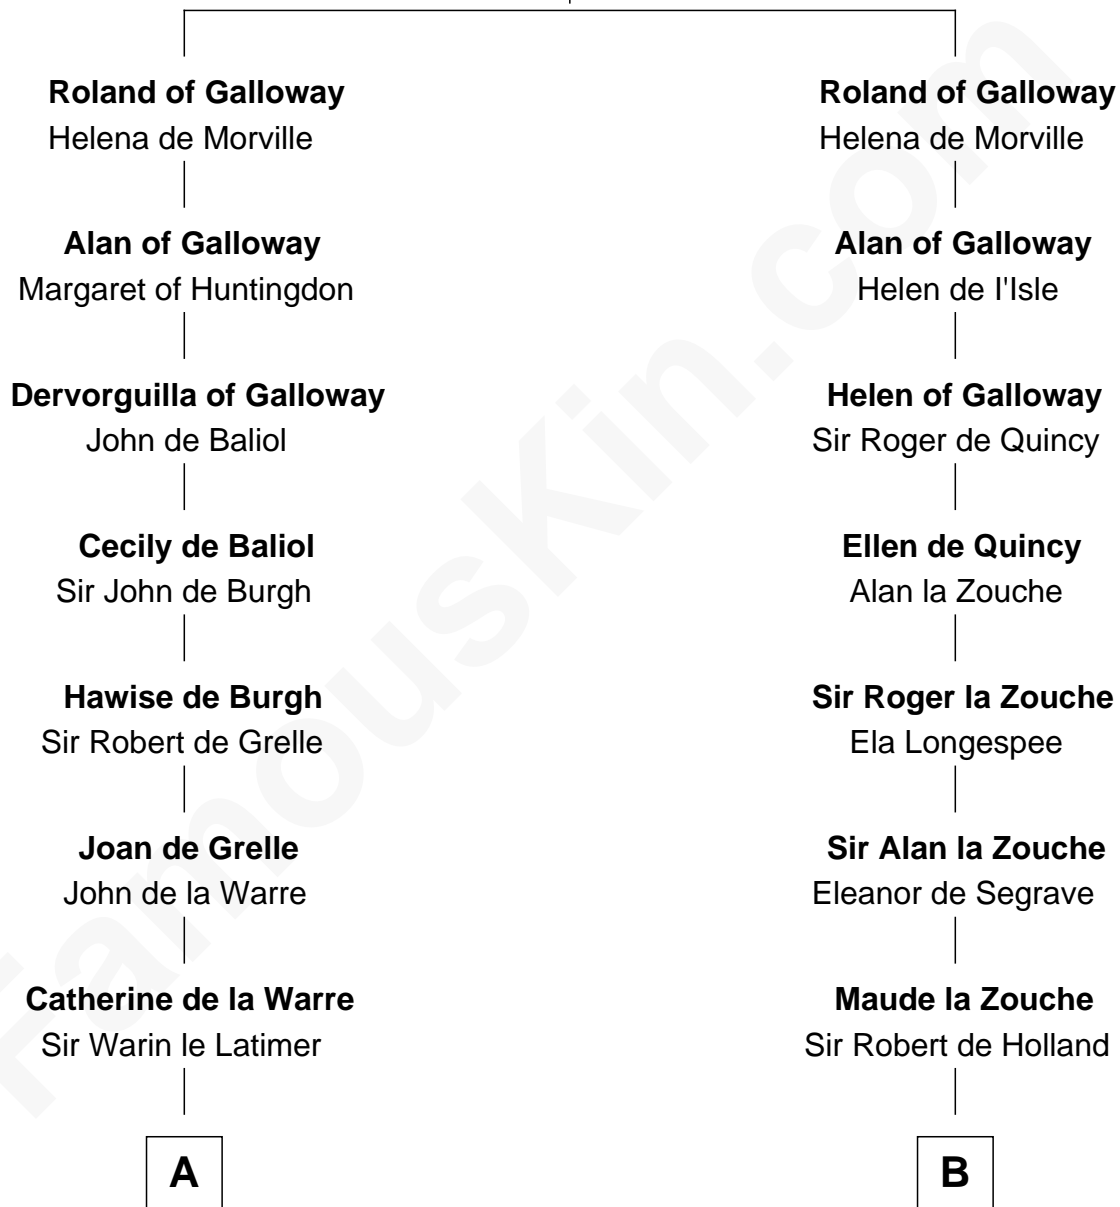

FamousKin.com Relationship Chart of

William C. C. Claiborne

1st Governor of Louisiana

20th cousin 1 time removed of

Francis Lightfoot Lee

Signer of the Declaration of Independence

Uhtred of Galloway

Gunnild of Dunbar

C

Thomas Claiborne

Sarah Fenn

Thomas Claiborne

Ann Fox

Nathaniel Claiborne

Jane Cole

William Claiborne