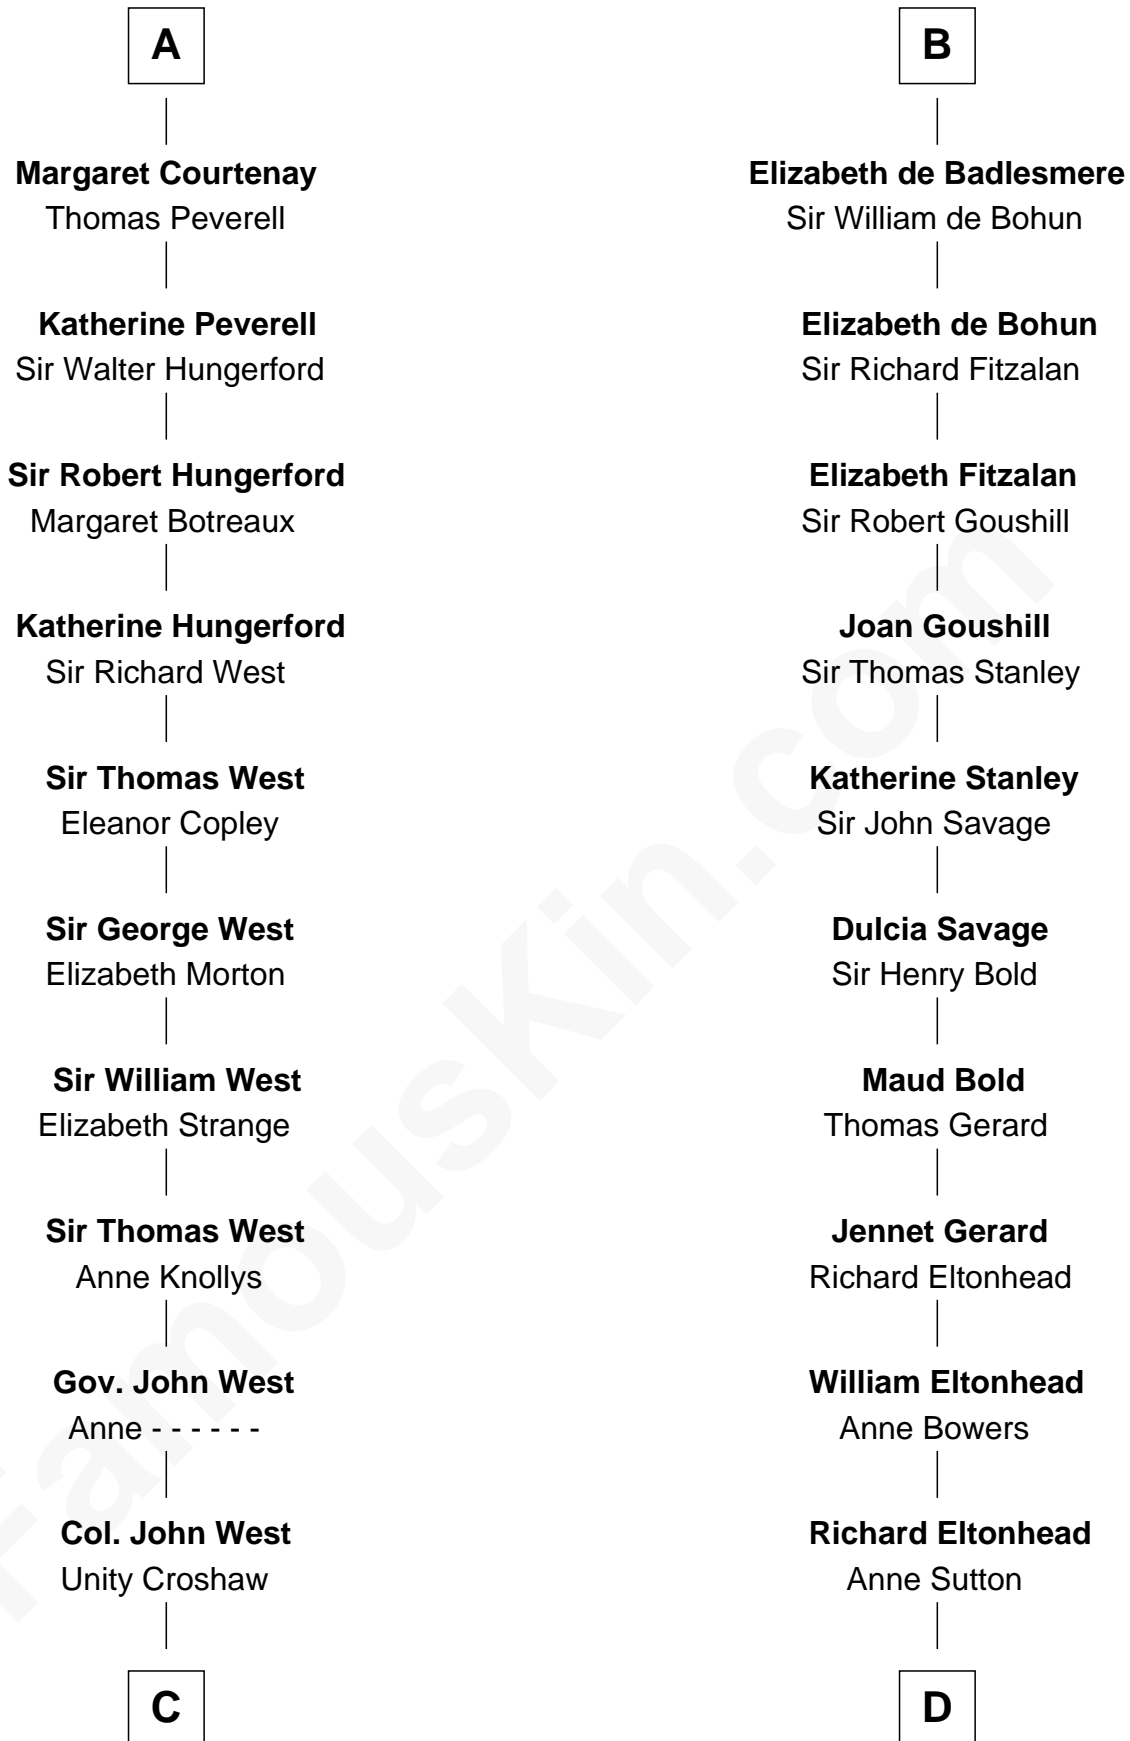

# FamousKin.com Relationship Chart of

**William C. C. Claiborne**

*1st Governor of Louisiana*

20th cousin 1 time removed of

**Francis Lightfoot Lee**

*Signer of the Declaration of Independence*

**Hugh de Grantmesnil**

**C**

**Ann West**  
Henry Fox

**Ann Fox**  
Thomas Claiborne

**Nathaniel Claiborne**  
Jane Cole

**William Claiborne**  
Mary Leigh

**William C. C. Claiborne**  
*1st Governor of Louisiana*

**D**

**Alice Eltonhead**  
Henry Corbin