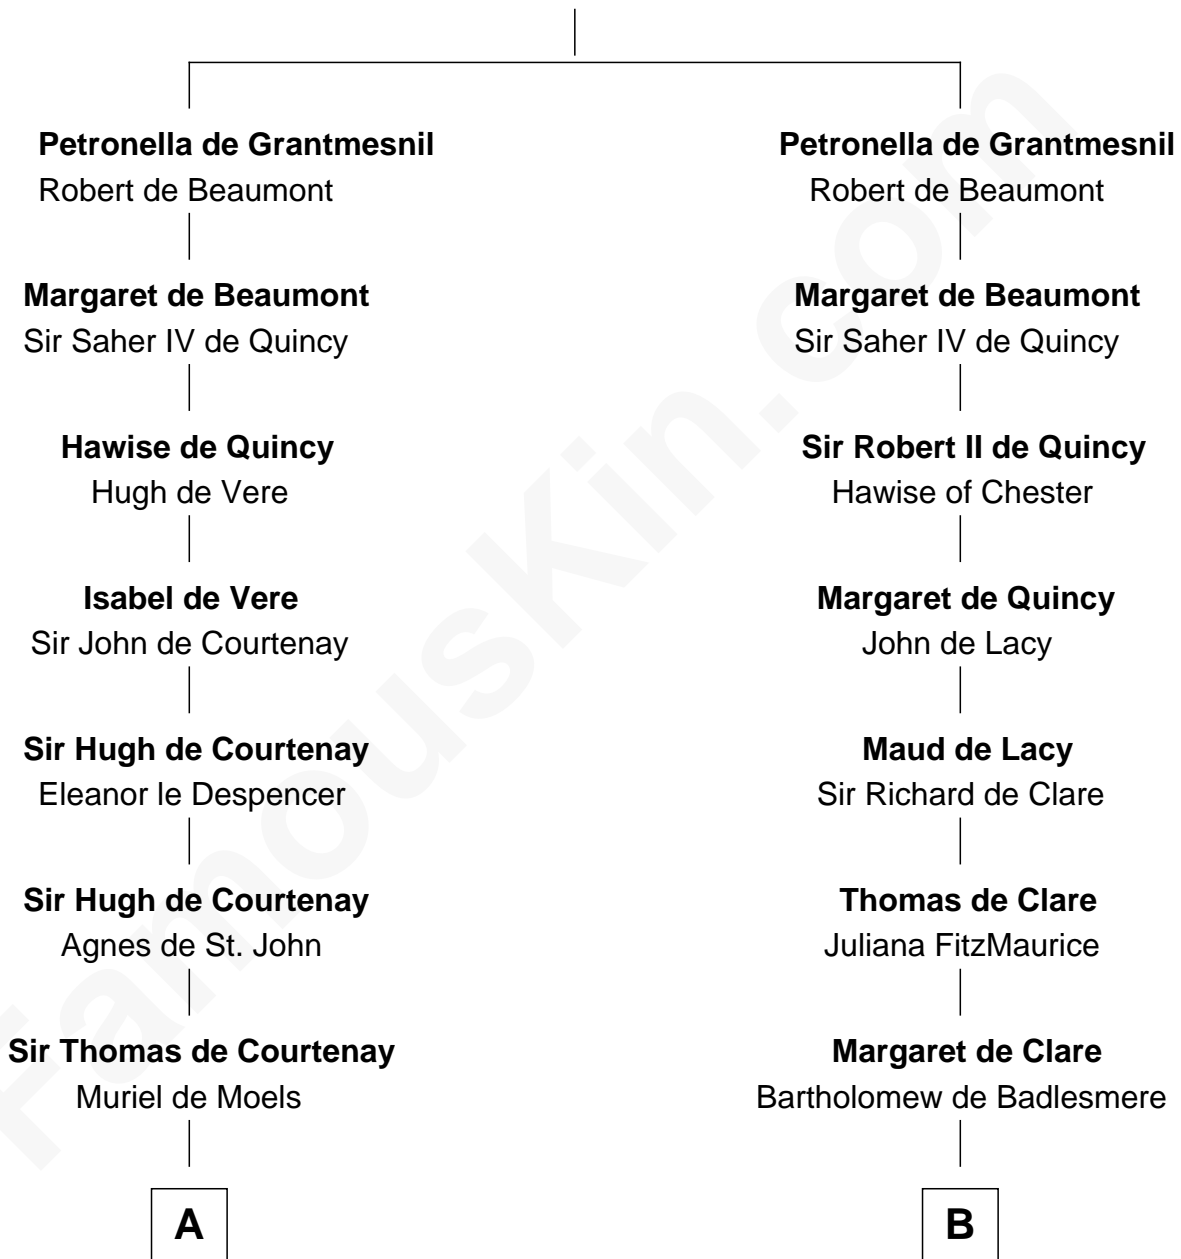

# FamousKin.com Relationship Chart of

**William C. C. Claiborne**

*1st Governor of Louisiana*

20th cousin 1 time removed of

**Francis Lightfoot Lee**

*Signer of the Declaration of Independence*

**Hugh de Grantmesnil**

**C**

**Ann West**  
Henry Fox

**Ann Fox**  
Thomas Claiborne

**Nathaniel Claiborne**  
Jane Cole

**William Claiborne**  
Mary Leigh

**William C. C. Claiborne**  
*1st Governor of Louisiana*

**D**

**Alice Eltonhead**  
Henry Corbin

**Laetitia Corbin**  
Richard Lee

**Gov. Thomas Lee**  
Hannah Ludwell

**Francis Lightfoot Lee**  
*Signer of Declaration of Independence*