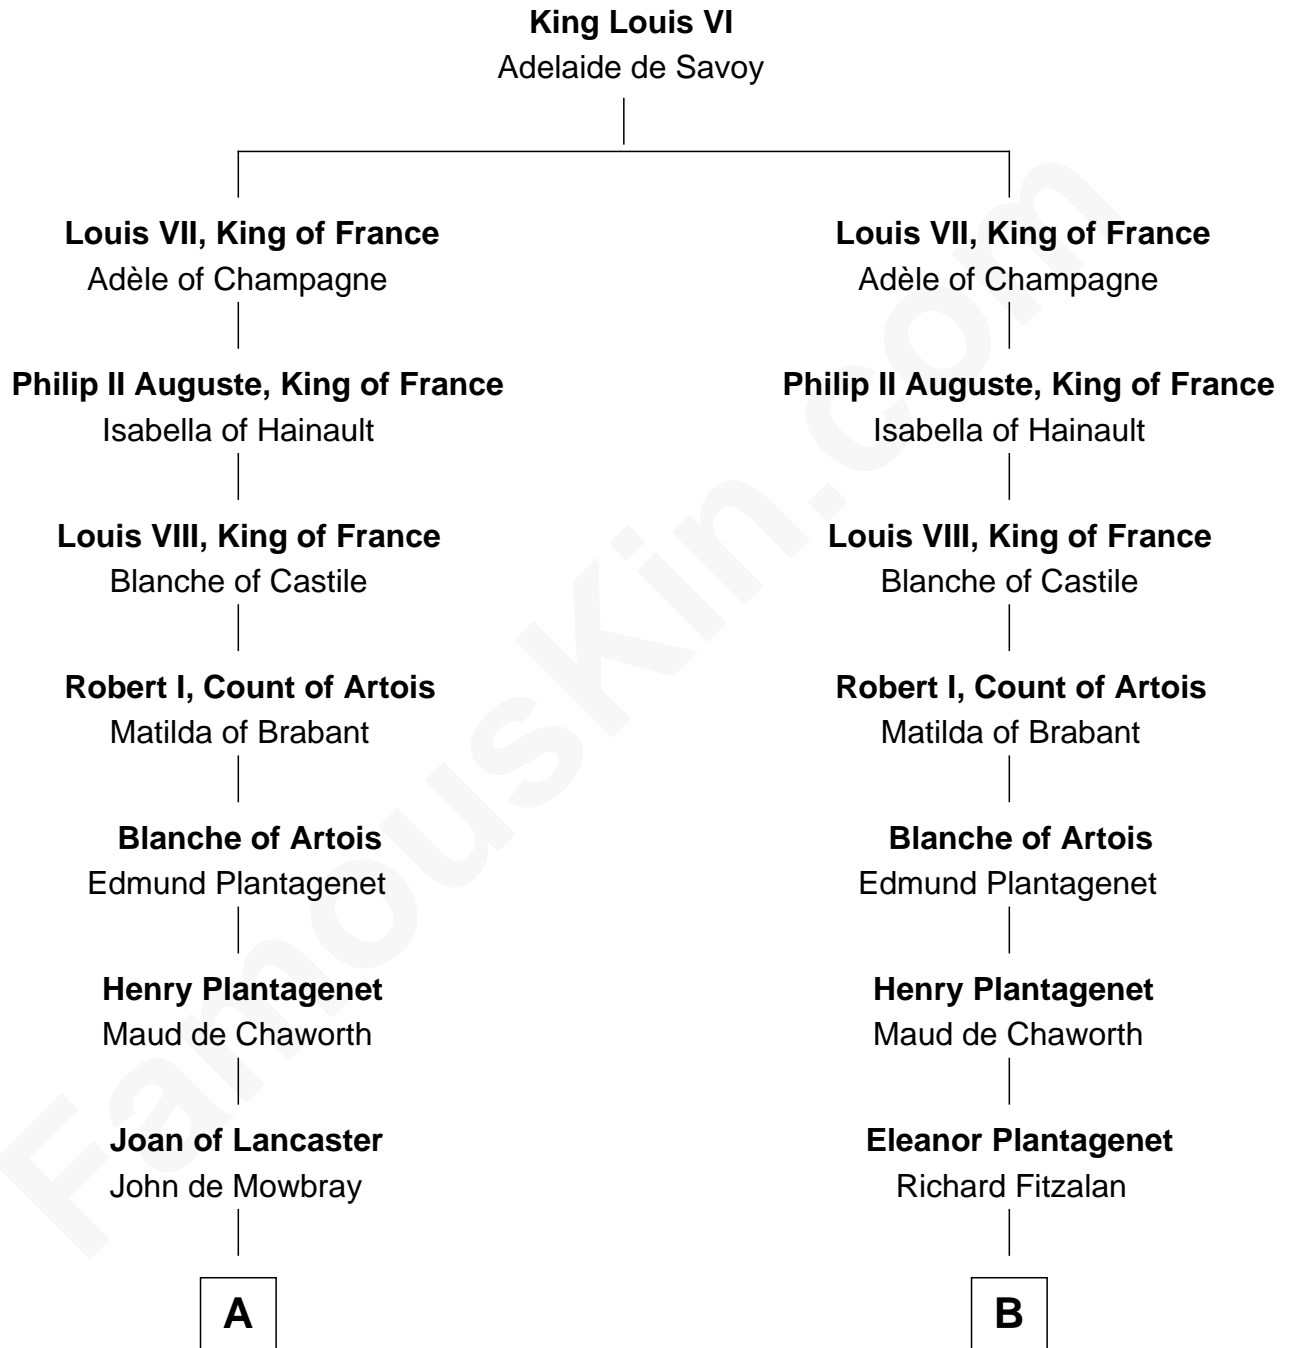

FamousKin.com
Relationship Chart of
William C. C. Claiborne
1st Governor of Louisiana

19th cousin 2 times removed of

Francis Lightfoot Lee
Signer of the Declaration of Independence

C

Ann West
Henry Fox

Ann Fox
Thomas Claiborne

Nathaniel Claiborne
Jane Cole

William Claiborne
Mary Leigh

William C. C. Claiborne
1st Governor of Louisiana

D

Laetitia Corbin
Richard Lee

Gov. Thomas Lee
Hannah Ludwell

Francis Lightfoot Lee
Signer of Declaration of Independence