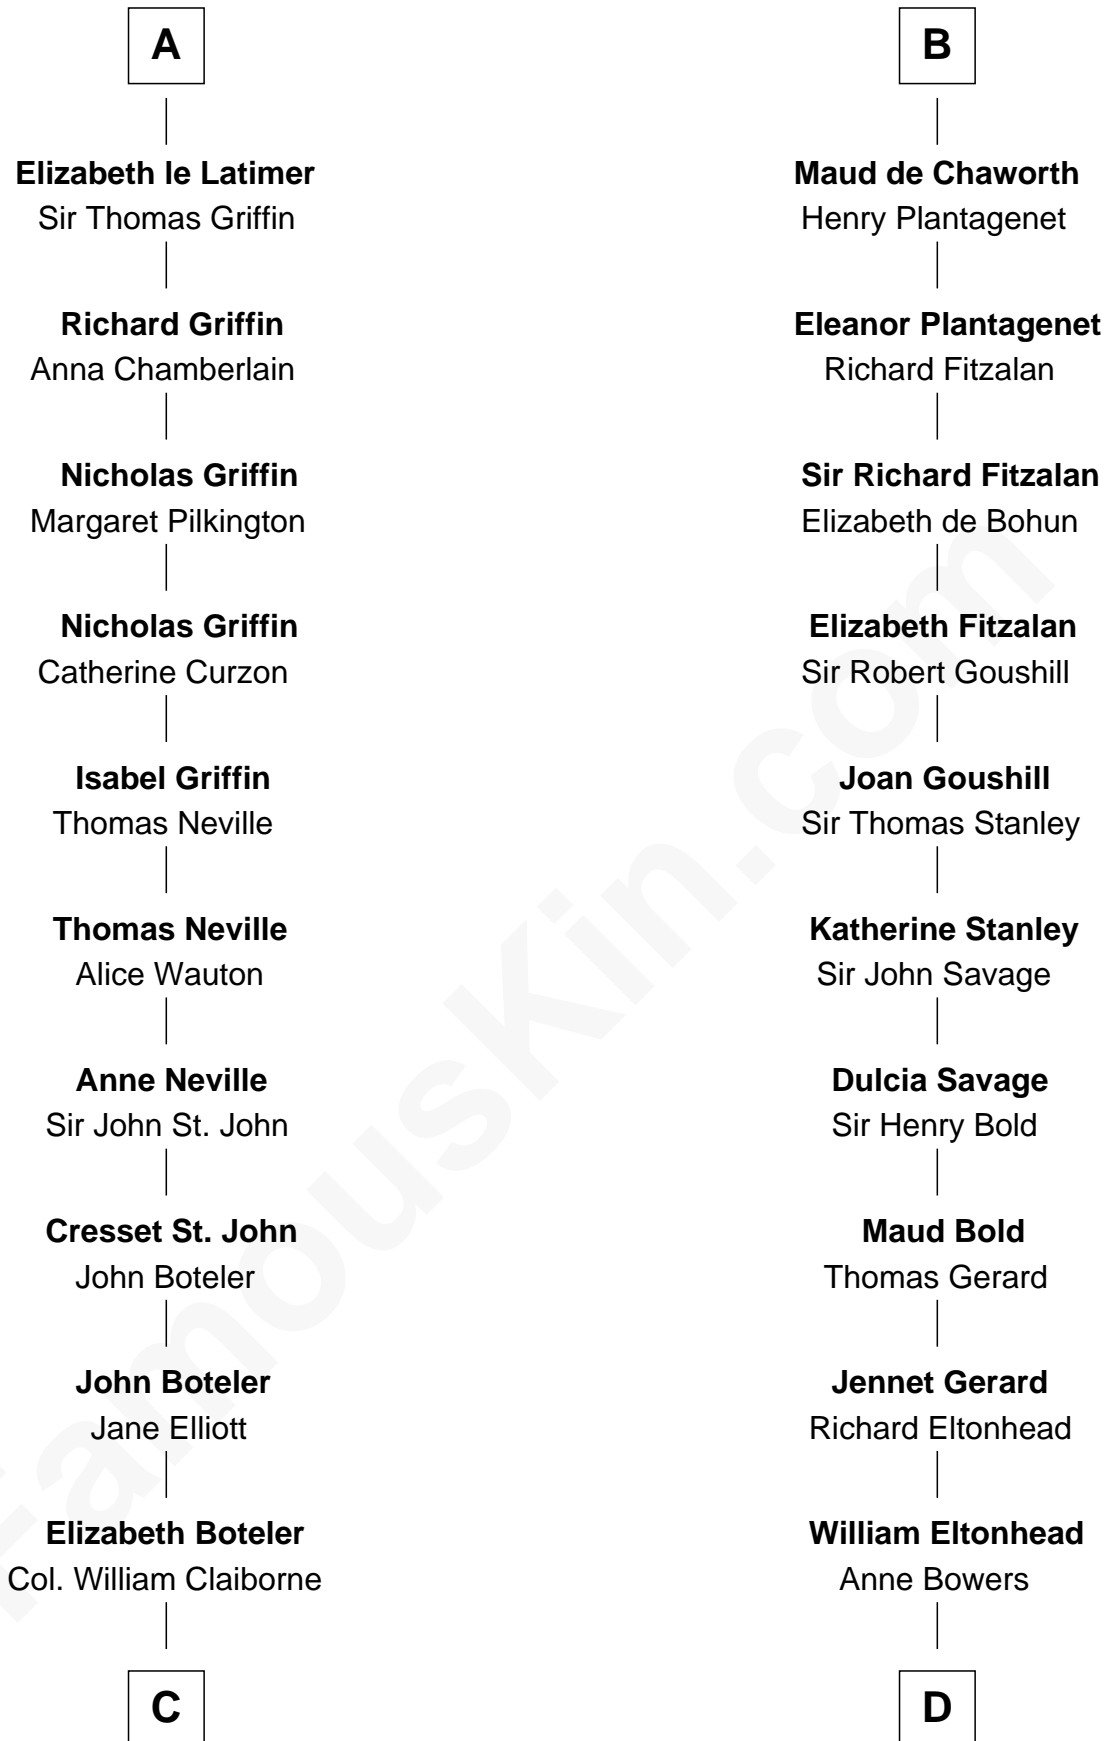

# FamousKin.com Relationship Chart of

**William C. C. Claiborne**

*1st Governor of Louisiana*

21st cousin of

**Francis Lightfoot Lee**

*Signer of the Declaration of Independence*

**C**

**Thomas Claiborne**

Sarah Fenn

**Thomas Claiborne**

Ann Fox

**Nathaniel Claiborne**

Jane Cole

**William Claiborne**

Mary Leigh

**William C. C. Claiborne**