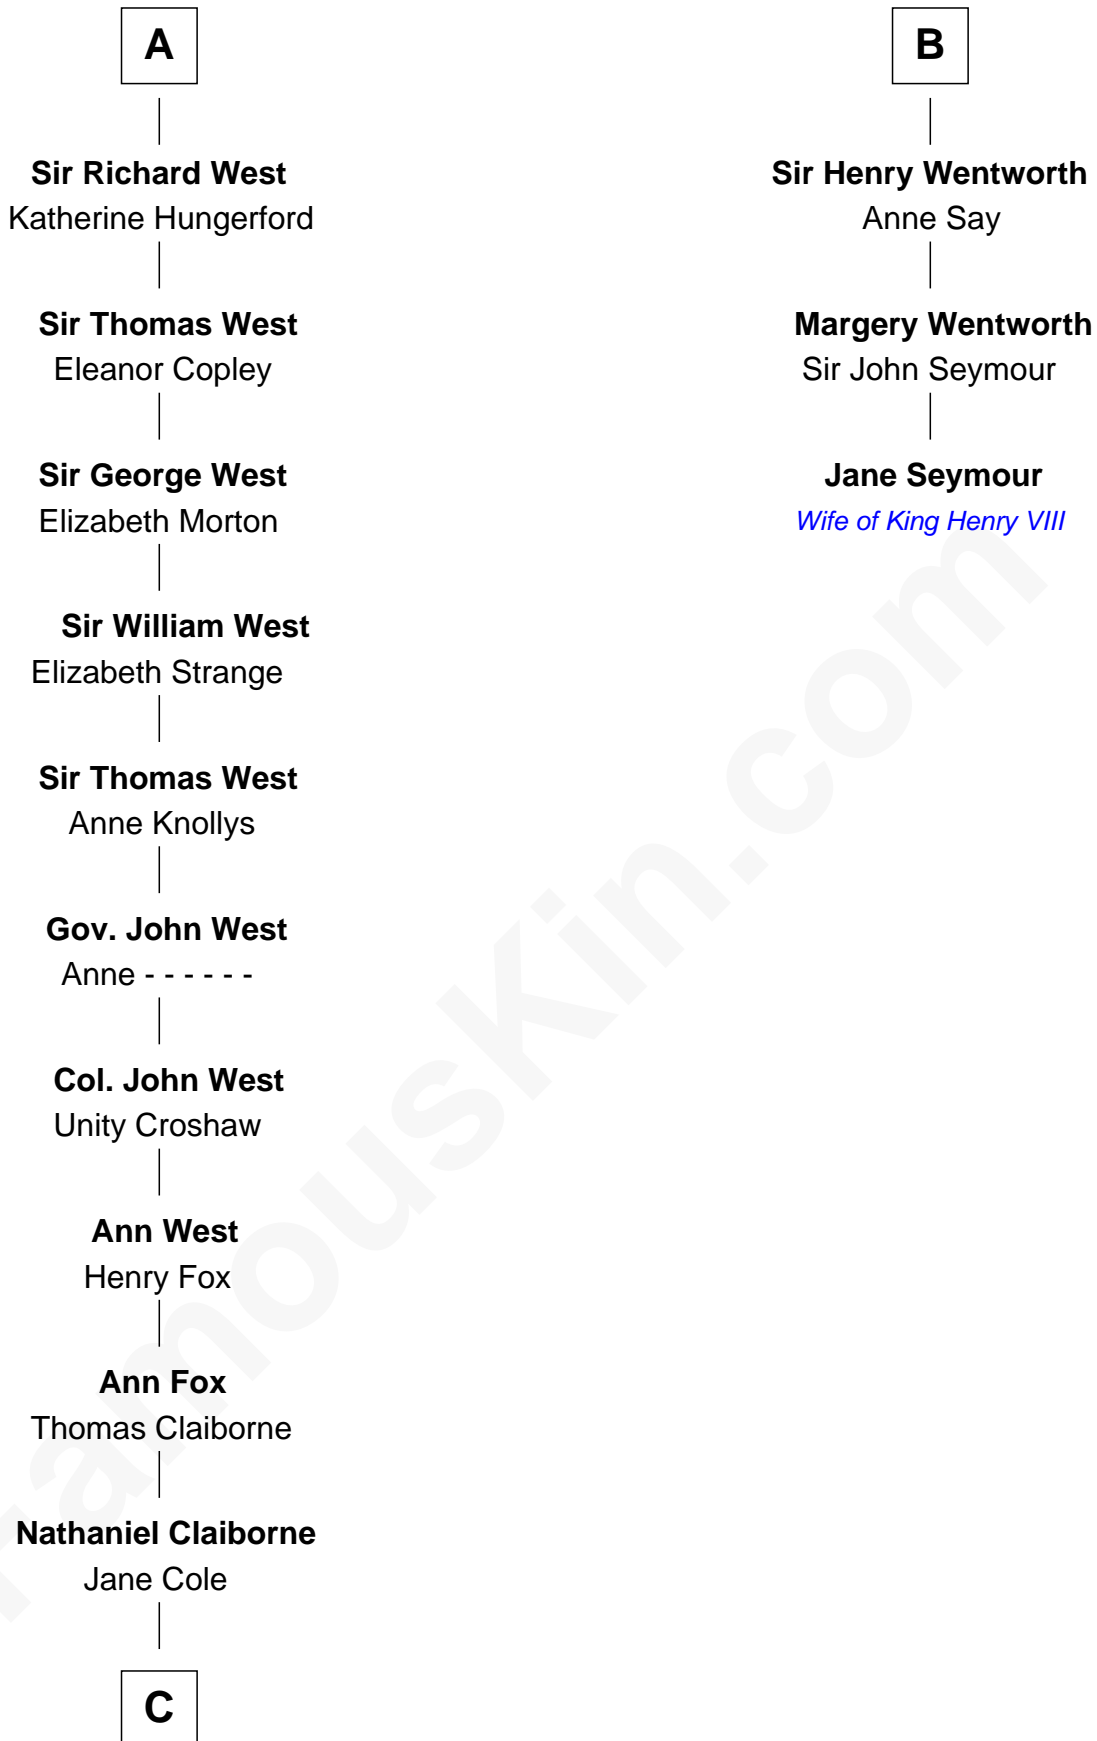

FamousKin.com
Relationship Chart of
William C. C. Claiborne
1st Governor of Louisiana

9th cousin 9 times removed of
Jane Seymour
3rd Wife of King Henry VIII

C

William Claiborne

Mary Leigh

William C. C. Claiborne

1st Governor of Louisiana

FamousKin.com