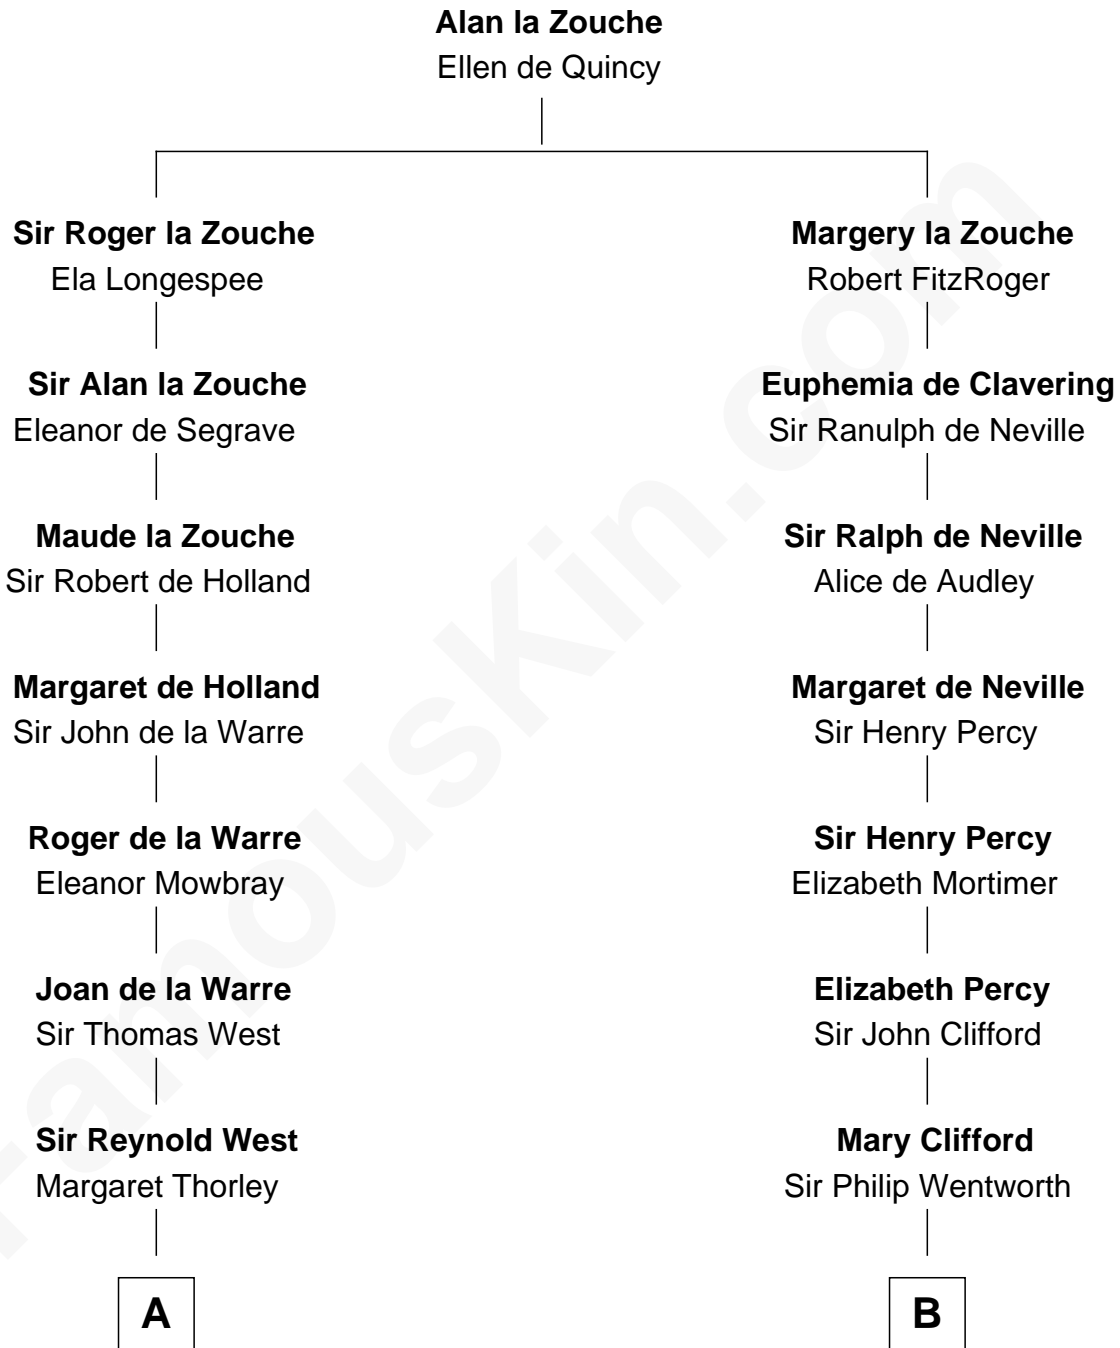

FamousKin.com
Relationship Chart of
William C. C. Claiborne
1st Governor of Louisiana

9th cousin 9 times removed of
Jane Seymour
3rd Wife of King Henry VIII

C

William Claiborne

Mary Leigh

William C. C. Claiborne

1st Governor of Louisiana

FamousKin.com